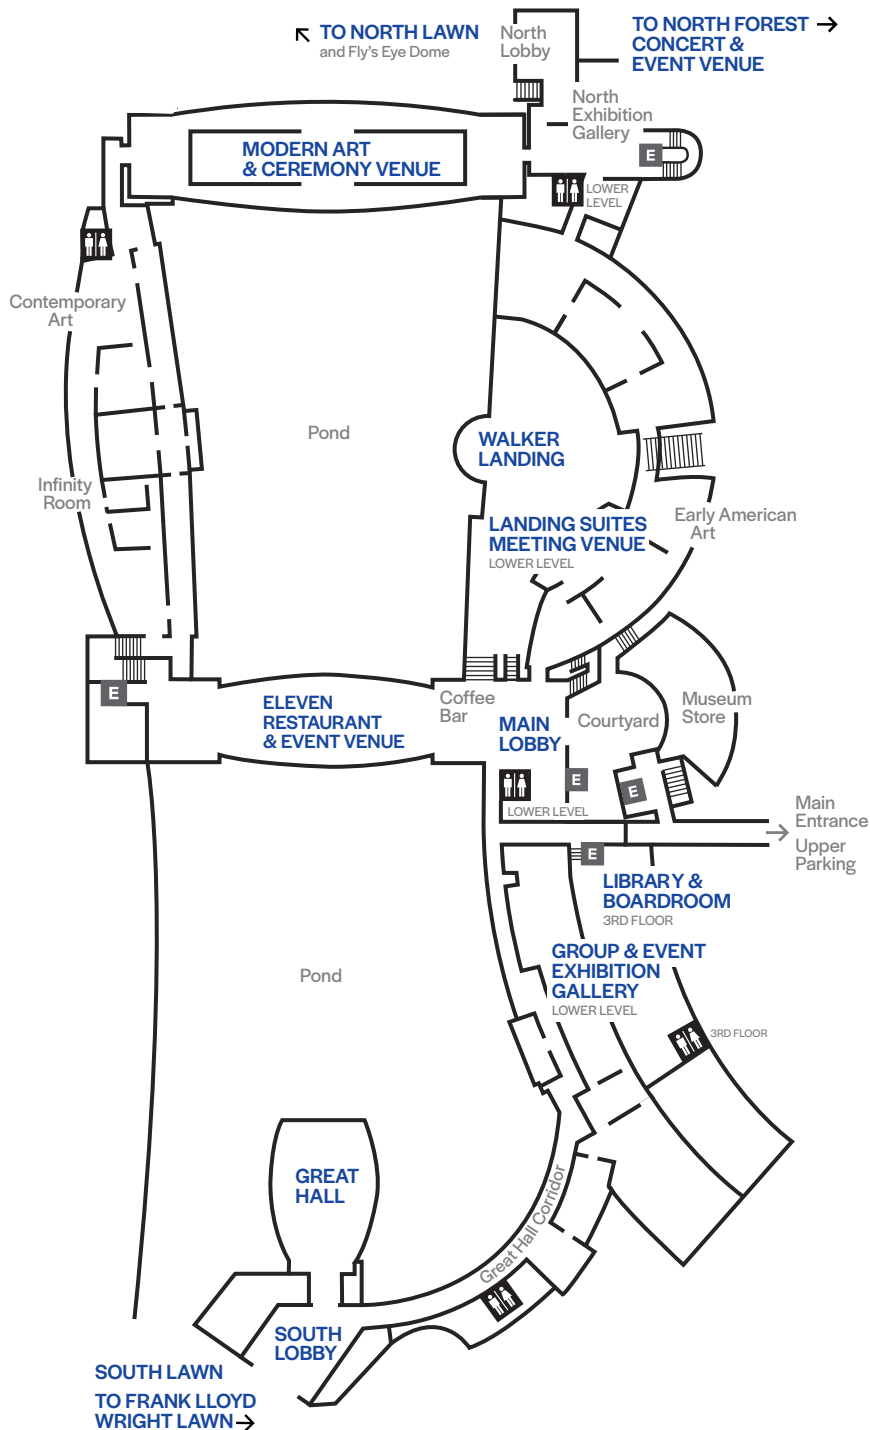

CRYSTAL BRIDGES EVENT VENUES

Crystal Bridges
Museum of American Art

CONTACT

Jessica Gorman
Special Events Manager
479.657.2395
SpecialEvents@CrystalBridges.org

SPACE	DIMENSIONS	SQUARE FOOTAGE	CEILING HEIGHT	CLASSROOM	THEATER	60" BANQUET" 10 PAX	RECEPTION	BOARDROOM
GREAT HALL	77 × 53	3953	29	200	450	260	450	N/A
SOUTH LOBBY	41 × 44	1800	10' 10"	N/A	N/A	N/A	80	N/A
SOUTH LAWN	81 × 47	3800	N/A	N/A	200	150	300	N/A
FRANK LLOYD WRIGHT LAWN	74 × 104	4500	N/A	N/A	350	250	300	N/A
ELEVELN	119 × 45	6119	29	N/A	400	350	600	N/A
WALKER LANDING	144 × 58	8300	N/A	N/A	300	N/A	400	N/A
MODERN ART & CEREMONY VENUE	54 × 29	906	28'5"	N/A	150	N/A	N/A	N/A
NORTH LAWN	180 × 755	N/A	N/A	N/A	N/A	200	300	N/A
NORTH FOREST	200 × 100	N/A	N/A	N/A	400	300	600	N/A
LANDING SUITE A, B, C	28 × 25	649	9'11"	40	60	30	50	25
BOARDROOM	21 × 31	651	11	N/A	N/A	N/A	N/A	18
SEMINAR ROOM	13 × 24	273	11'5"	N/A	N/A	N/A	N/A	16