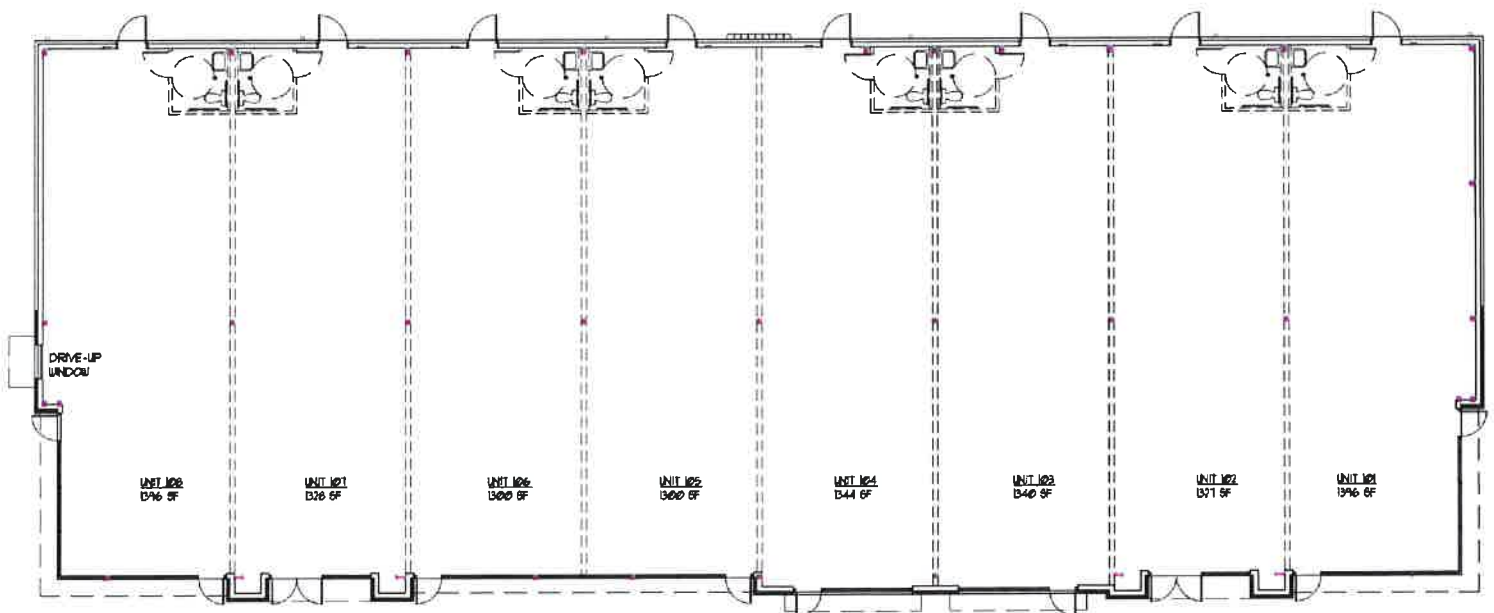

## PROPERTY HIGHLIGHTS

- Suites range from 1,300 square feet and up
- 10,000+ sq. ft. for lease
- Prime location on North Main Street
- Drive Thru available
- Pricing starting at \$13.00+ per sq. ft.

**573.334.1610**