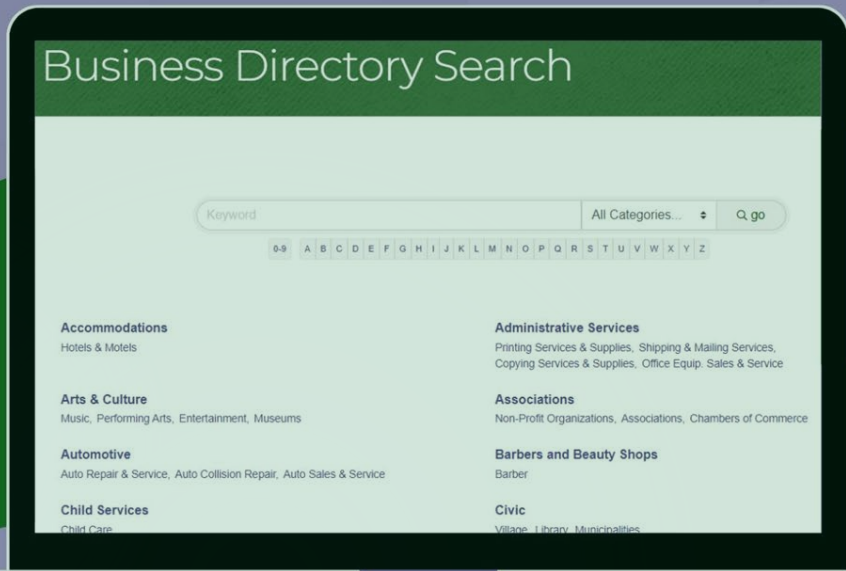

Account Settings

Company

Profile

As a member of the Glen Ellyn Chamber of Commerce you have the opportunity to market your organization to consumers by enhancing your member page - ensuring that your profile is complete will result in better visibility for fellow members and customers!

Overall Profile Completion: 92%

Organization Information

86% Complete [update]

- Primary Phone
- Email
- Website
- Physical Address
- Mailing Address
- At Least One Category

Website Information

90% Complete [update]

- At Least One Social Network
- Description
- Results Summary
- Hours Of Operation
- Driving Directions
- Additional Bulleted Description
- Keywords

MapPin Information

100% Complete [view]

- Map Link

Photos & Logos

100% Complete [view]

- Logo
- Photos
- Search Logo

COMPANY

ENHANCED CHAMBER WEBSITE

- UP TO 15 PHOTOS
- A VIDEO
- KEYWORD DESCRIPTION
- 1600-CHARACTER DESCRIPTION
- \$50 VALUE, NOW COMPLIMENTARY FOR ALL MEMBERS