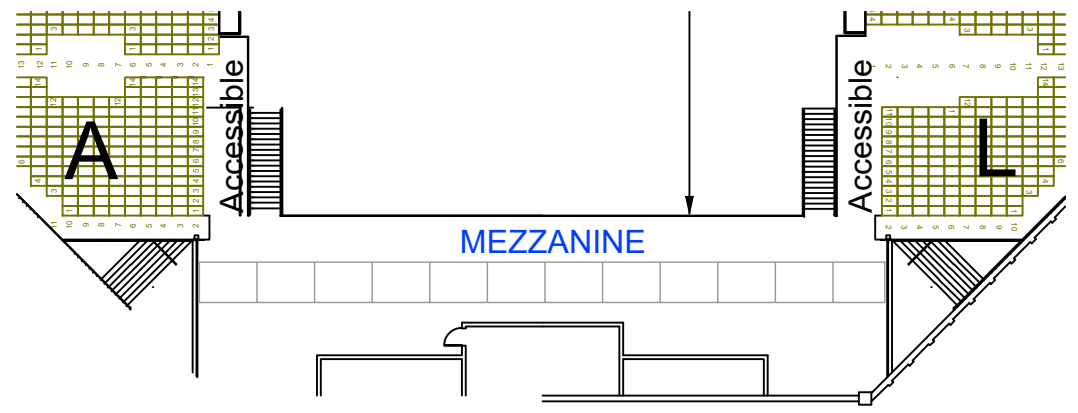

Sioux Falls Arena

2021 Sioux Empire Home Show

Booth Dimensions:
Width x Depth

MAP COURTESY OF:

216 S. Duluth Avenue • Sioux Falls, SD 57104
Phone: (605) 332-7211 • Fax: (605) 332-7222
Engineers • Surveyors