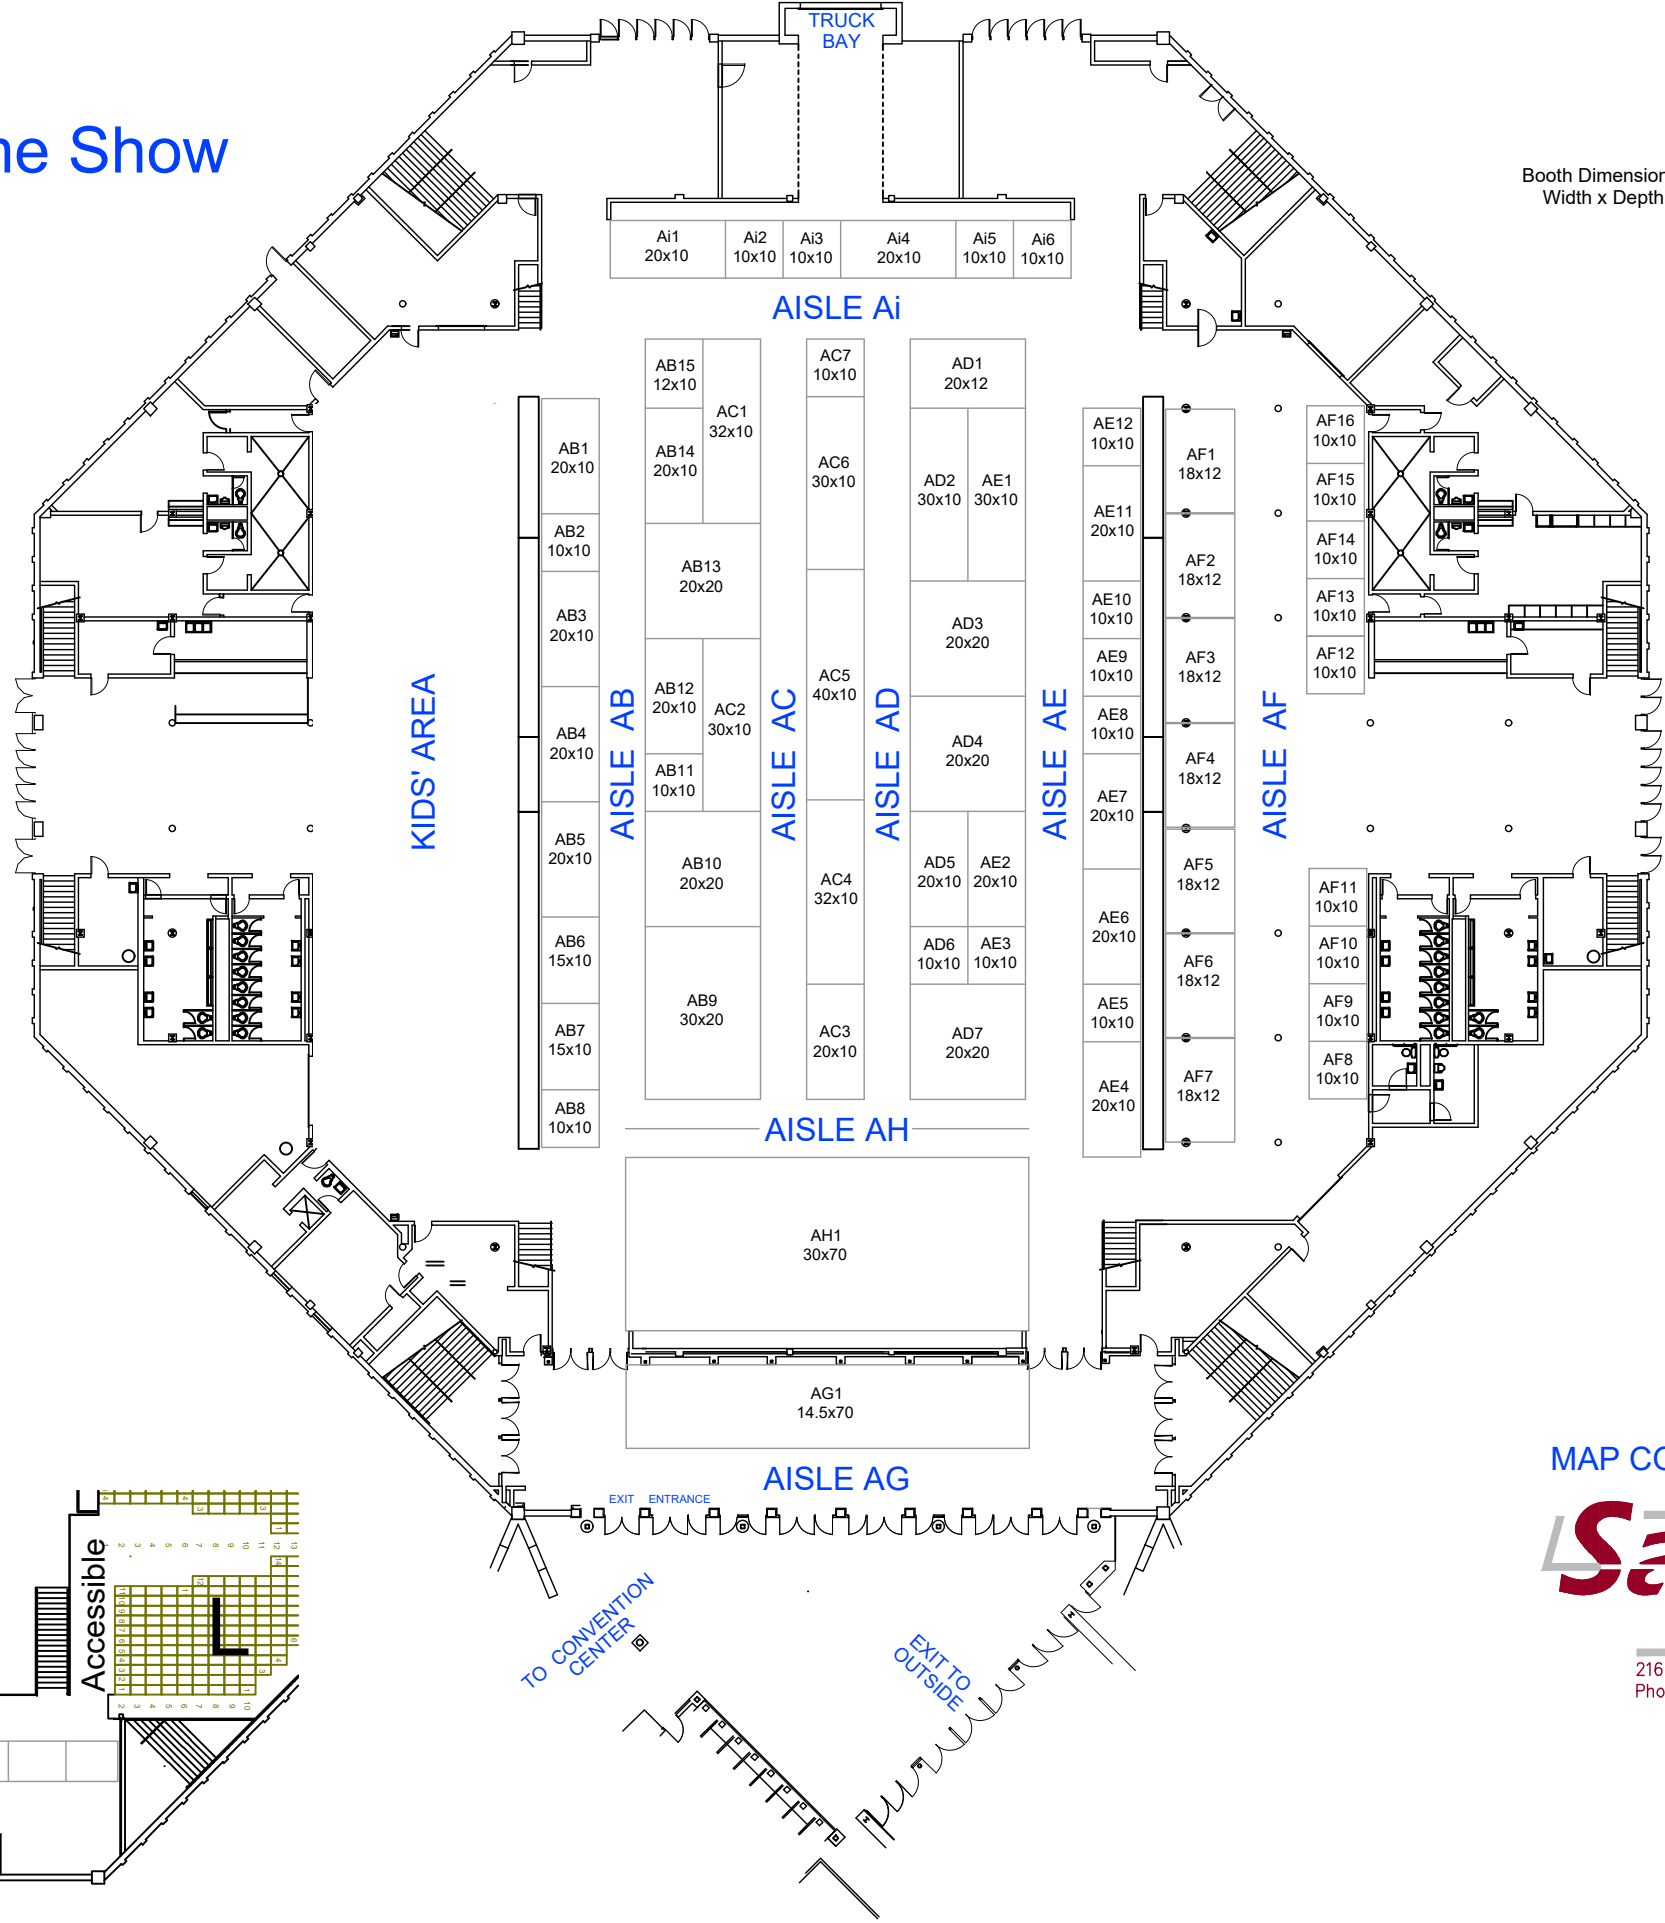

Sioux Falls Arena

2021 Sioux Empire Home Show

Booth Dimensions:
Width x Depth

MAP COURTESY OF:

216 S. Duluth Avenue • Sioux Falls, SD 57104
Phone: (605) 332-7211 • Fax: (605) 332-7222
Engineers • Surveyors