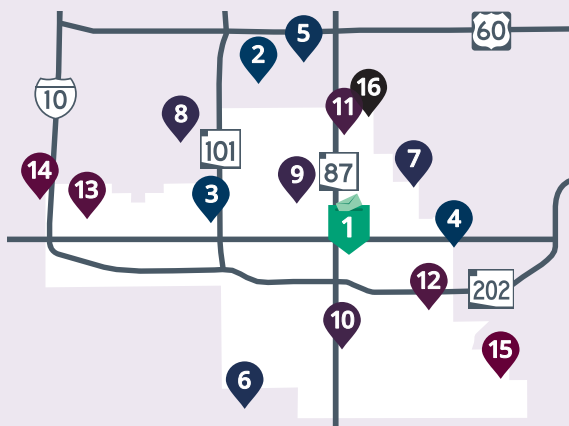

Ballot dropboxes, early voting, and Election Day

- | | | | |
|------------------------|-----------|--|------------------------|
| Opening
Oct. 13 | 1 | Chandler City Hall
175 S Arizona Ave Chandler | BALLOT
DROPBOX ONLY |
| Opening
Oct. 7 | 2 | Dobson Palm Plaza
2051 W Guadalupe Rd Mesa | |
| Opening
Oct. 22 | 3 | Chandler Fashion Shops, Suite E05
3305 W Chandler Blvd Near P.F. Chang's | |
| | 4 | Chandler-Gilbert Community College
2626 E Pecos Rd Chandler | |
| | 5 | Mesa Baptist Church
2425 S Alma School Rd Mesa | |
| | 6 | Sun Lakes United Methodist
9248 E Riggs Rd Chandler | |
| Opening
Oct. 28 | 7 | Annex at Chandler Commons
1909 E Ray Rd Chandler | |
| | 8 | Countryside Specialty Shops
1706 E Warner Rd Tempe | |
| Opening
Nov. 2 | 9 | Islamic Center of the East Valley
425 N Alma School Rd Chandler | |
| | 10 | First Baptist Church Chandler
3405 S Arizona Ave Chandler | |
| | 11 | Praise and Worship Center
2551 N Arizona Ave Chandler | |
| | 12 | Word of Life Church, Suite 5
2440 E Germann Rd Chandler | |
| | 13 | MVD Chandler
50 S Beck Ave Chandler | ELECTION
DAY ONLY |
| | 14 | Living Word Bible Church Ahwatukee
14647 S 50th St Phoenix | |
| | 15 | Environmental Education Center
4050 E Chandler Heights Rd Chandler | |
| ELECTION DAY
Nov. 3 | 16 | Dept. of Economic Security
125 E Elliot Rd Chandler | ELECTION
DAY ONLY |

For hours and more locations,
visit Locations.Maricopa.Vote

For assistance, call 602-506-1511
or visit Maricopa.Vote

Urnas electorales, votación temprana, y Día de Elección

Comienza
13 oct.

1

Chandler City Hall
175 S Arizona Ave Chandler

SÓLO EL BUZÓN
VOTACIÓN

Comienza
7 oct.

2

Dobson Palm Plaza
2051 W Guadalupe Rd Mesa

Comienza
22 oct.

3

Chandler Fashion Shops, Suite E05
3305 W Chandler Blvd Near P.F. Chang's

4

Praise and Worship Center
2551 N Arizona Ave Chandler

12

Word of Life Church, Suite 5
2440 E Germann Rd Chandler

SÓLO EL DÍA
DE ELECCIÓN

13

MVD Chandler
50 S Beck Ave Chandler

SÓLO EL DÍA
DE ELECCIÓN

14