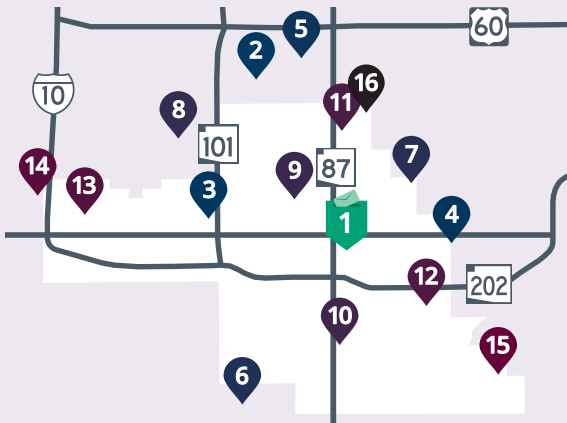

Ballot dropboxes, early voting, and Election Day

- | | | | |
|------------------------|-----------|--|------------------------|
| Opening
Oct. 13 | 1 | Chandler City Hall
175 S Arizona Ave Chandler | BALLOT
DROPBOX ONLY |
| Opening
Oct. 7 | 2 | Dobson Palm Plaza
2051 W Guadalupe Rd Mesa | |
| Opening
Oct. 22 | 3 | Chandler Fashion Shops, Suite E05
3305 W Chandler Blvd Near P.F. Chang's | |
| | 4 | Chandler-Gilbert Community College
2626 E Pecos Rd Chandler | |
| | 5 | Mesa Baptist Church
2425 S Alma School Rd Mesa | |
| | 6 | Sun Lakes United Methodist
9248 E Riggs Rd Chandler | |
| Opening
Oct. 28 | 7 | Annex at Chandler Commons
1909 E Ray Rd Chandler | |
| | 8 | Countryside Specialty Shops
1706 E Warner Rd Tempe | |
| Opening
Nov. 2 | 9 | Islamic Center of the East Valley
425 N Alma School Rd Chandler | |
| | 10 | First Baptist Church Chandler
3405 S Arizona Ave Chandler | |
| | 11 | Praise and Worship Center
2551 N Arizona Ave Chandler | |
| | 12 | Word of Life Church, Suite 5
2440 E Germann Rd Chandler | |
| | 13 | MVD Chandler
50 S Beck Ave Chandler | ELECTION
DAY ONLY |
| | 14 | Living Word Bible Church Ahwatukee
14647 S 50th St Phoenix | |
| | 15 | Environmental Education Center
4050 E Chandler Heights Rd Chandler | |
| ELECTION DAY
Nov. 3 | 16 | Dept. of Economic Security
125 E Elliot Rd Chandler | ELECTION
DAY ONLY |

For hours and more locations,
visit Locations.Maricopa.Vote

For assistance, call 602-506-1511
or visit Maricopa.Vote

Urnas electorales, votación temprana, y Día de Elección

Comienza
13 oct.

1

Chandler City Hall
175 S Arizona Ave Chandler

SÓLO EL BUZÓN
VOTACIÓN

Comienza
7 oct.

2

Dobson Palm Plaza
2051 W Guadalupe Rd Mesa

Comienza
22 oct.

3

Chandler Fashion Shops, Suite E05
3305 W Chandler Blvd Near P.F. Chang's

4

Praise and Worship Center
2551 N Arizona Ave Chandler

12

Word of Life Church, Suite 5
2440 E Germann Rd Chandler

SÓLO EL DÍA
DE ELECCIÓN

13

MVD Chandler
50 S Beck Ave Chandler

SÓLO EL DÍA
DE ELECCIÓN

14