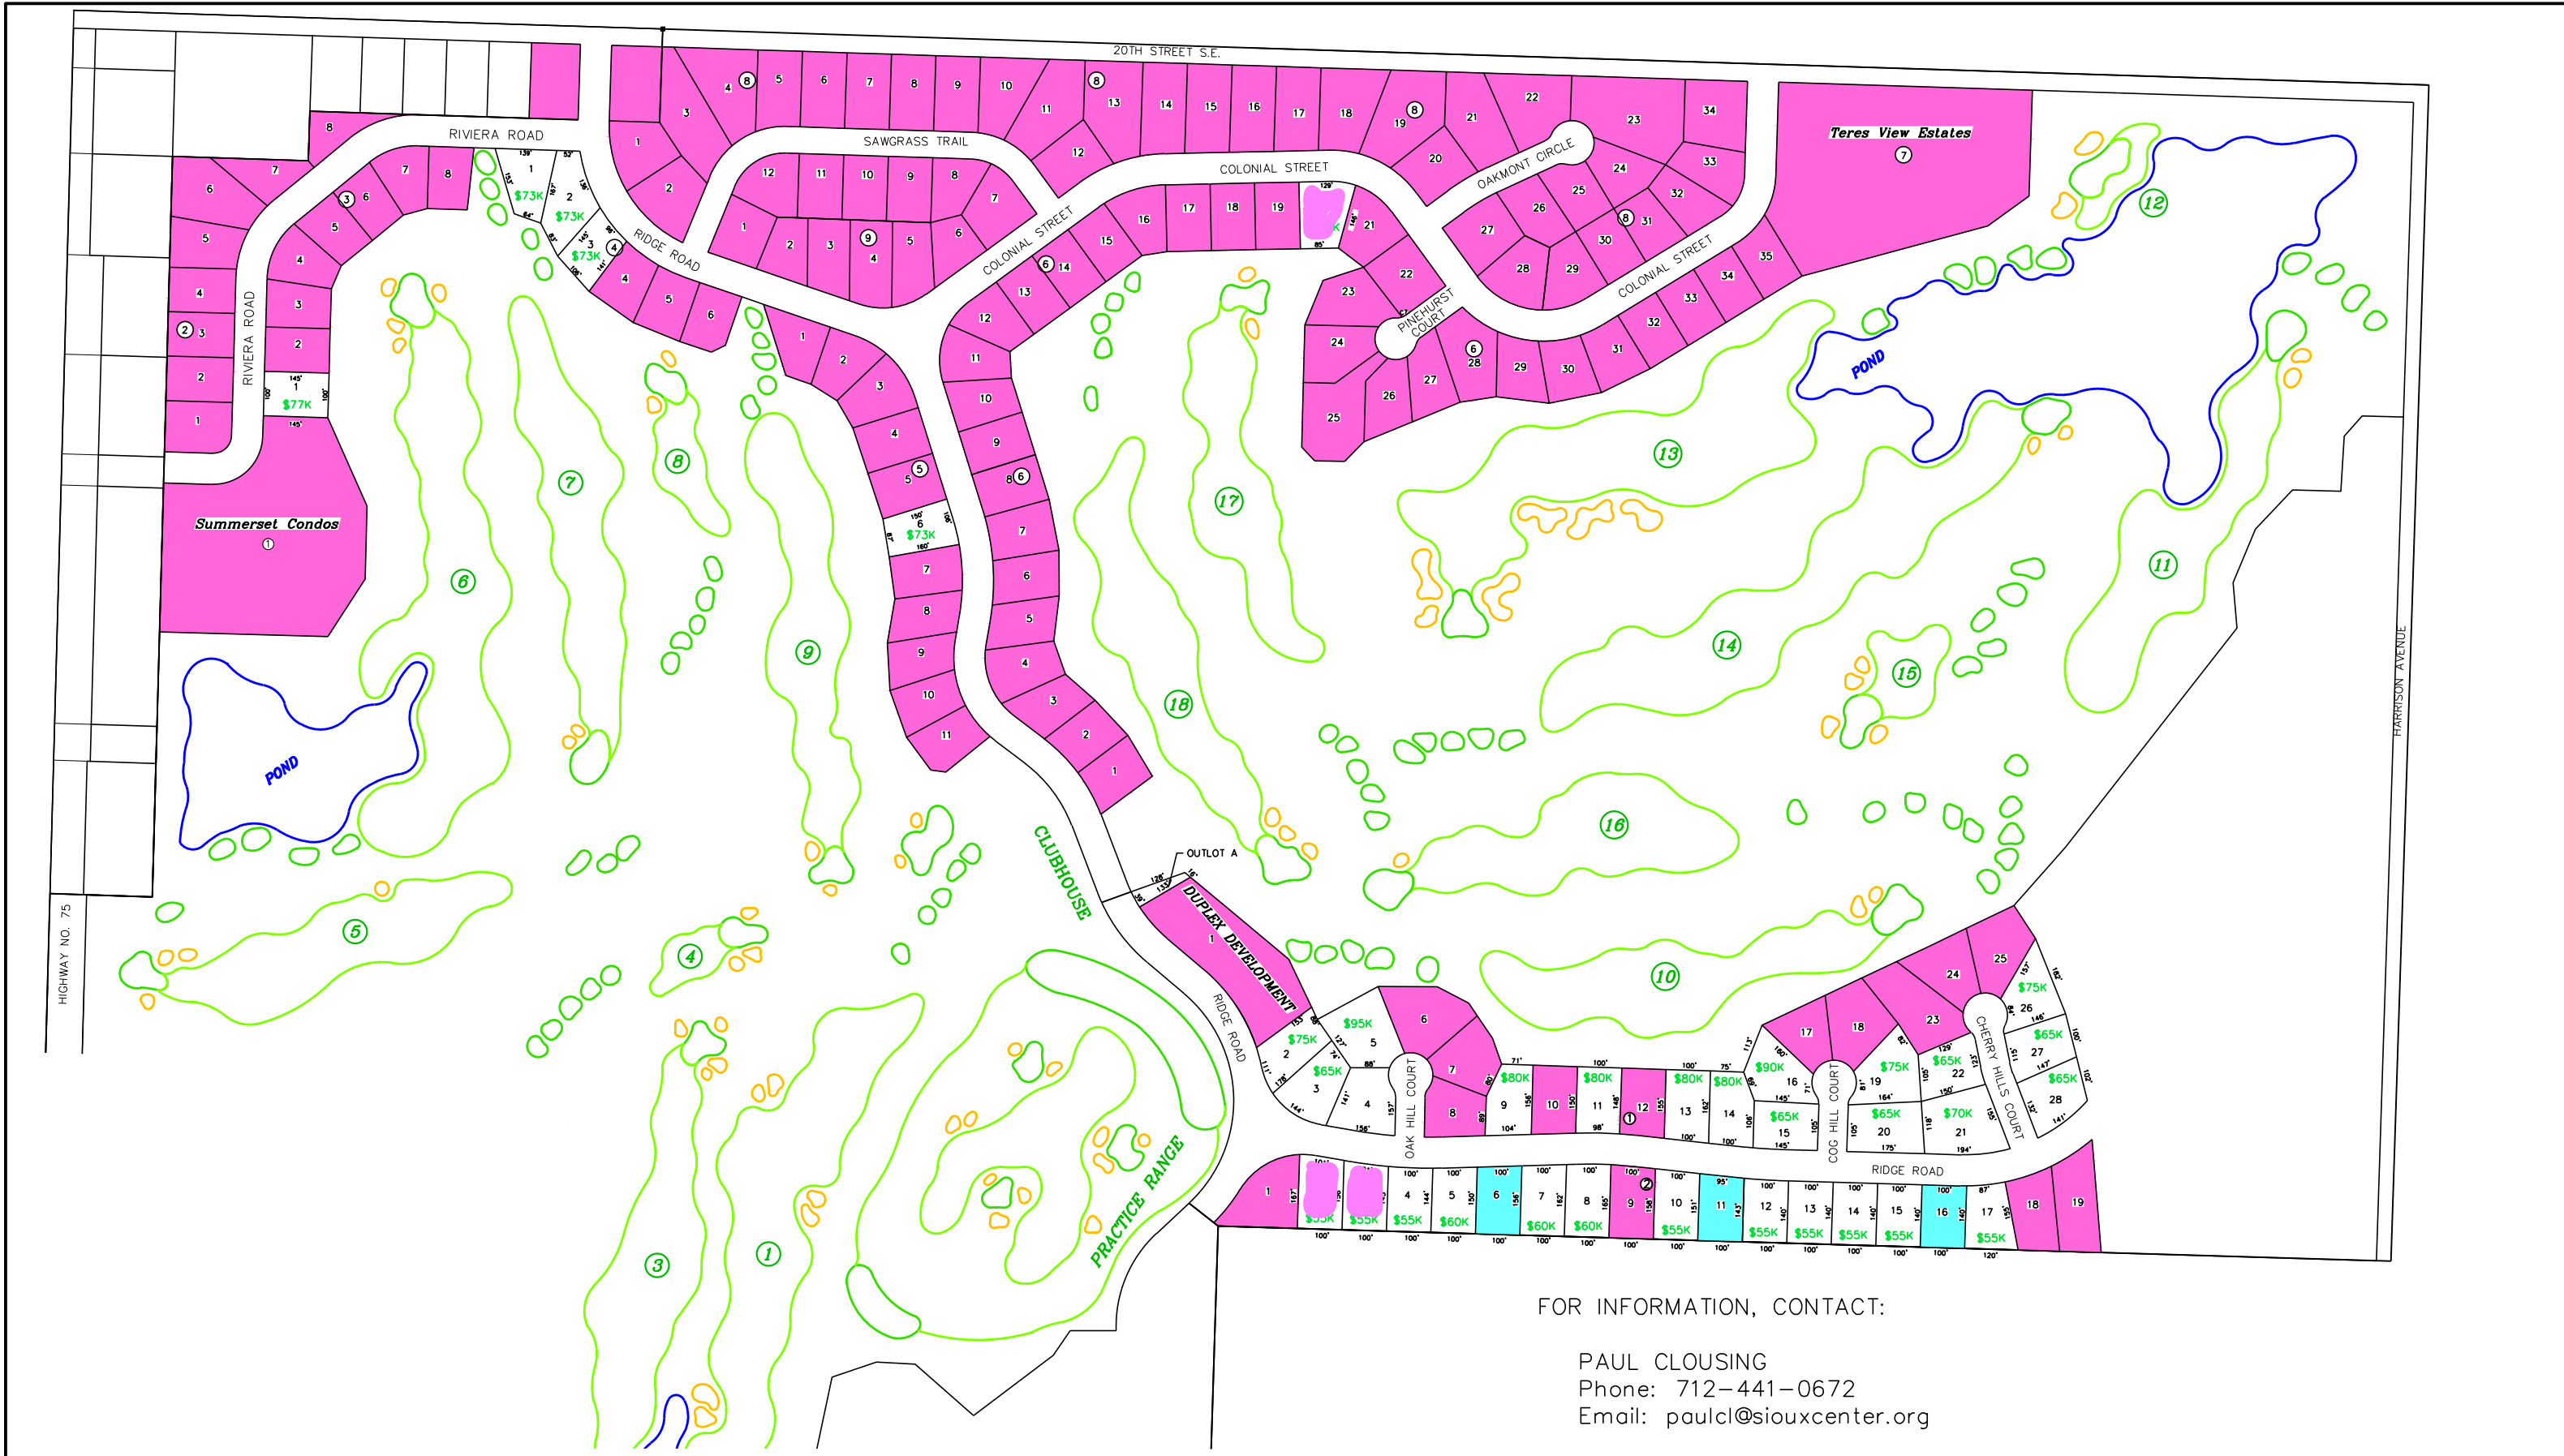

SOUTH RIDGE ESTATES
FIRST AND SECOND ADDITION
 SIOUX CENTER, IOWA
 LOT PRICES - 2020

LEGEND

- SOLD
- UNAVAILABLE

FOR INFORMATION, CONTACT:
 PAUL CLOUSING
 Phone: 712-441-0672
 Email: paulcl@siouxcenter.org