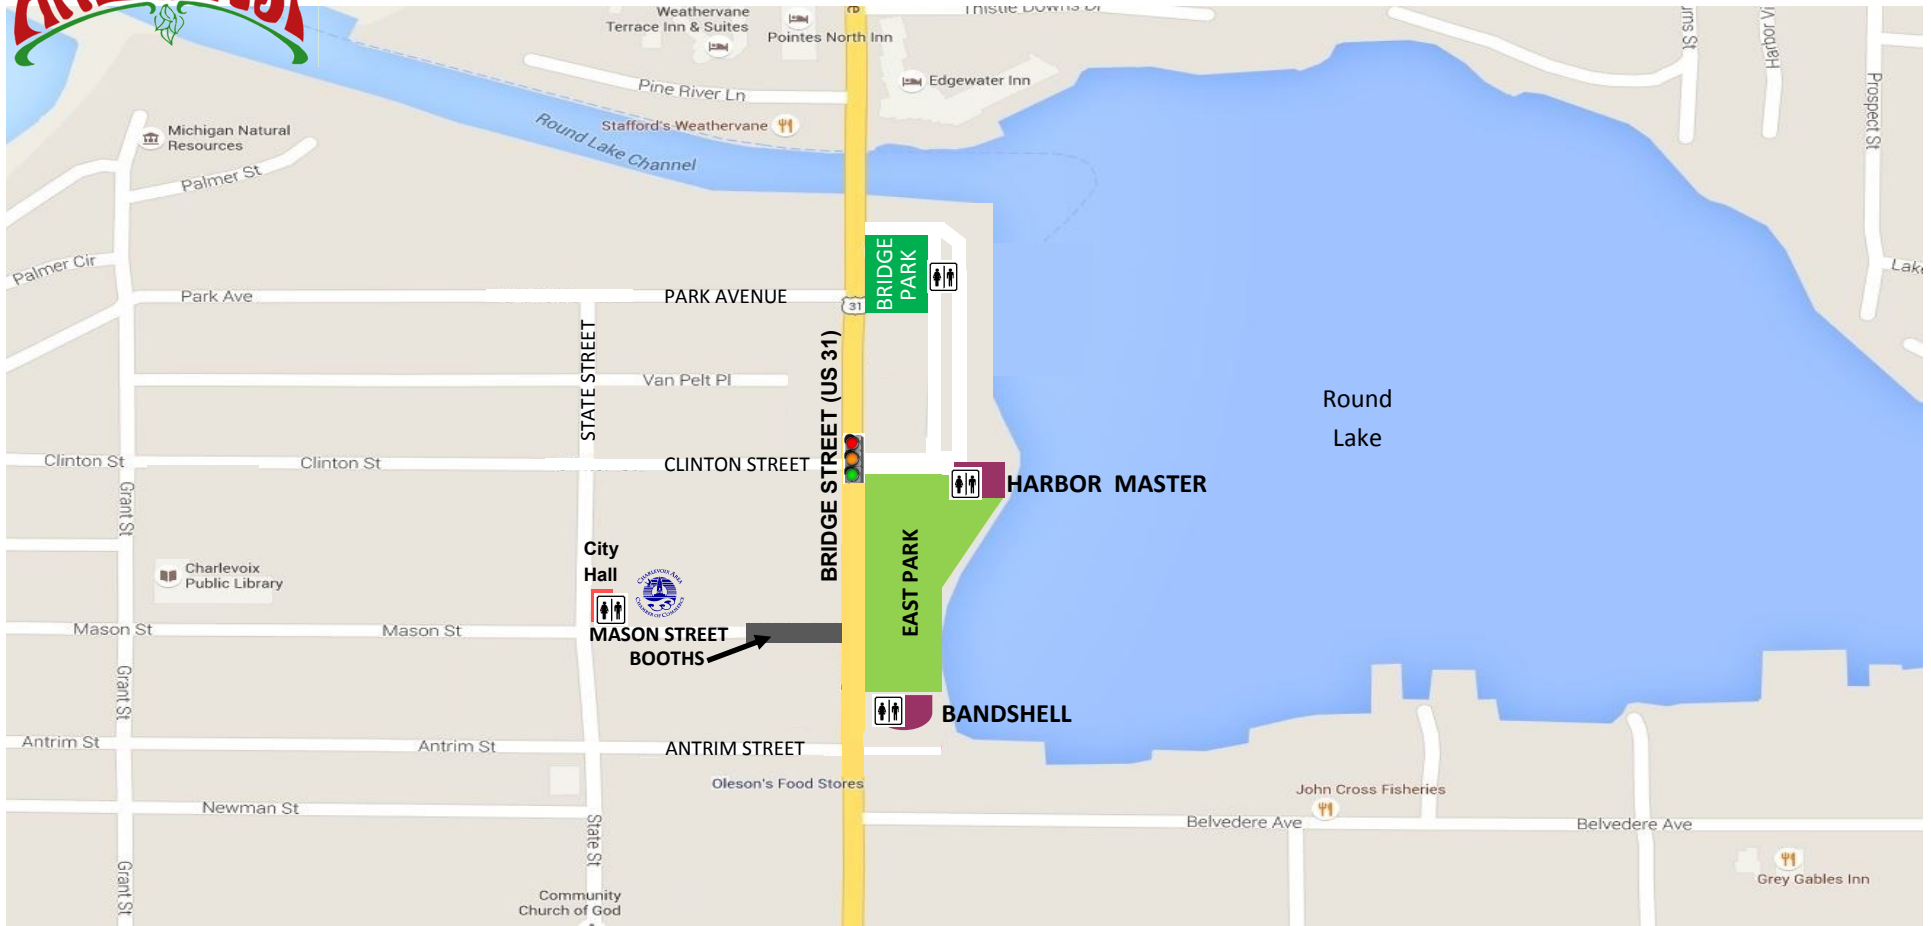

Use this map to determine which area you would like to set up in - Either East Park, Bridge Park or Mason Street.
See the following maps for more detailed booth options and layouts in each location.

APPLE FEST BOOTH PLACEMENT OPTIONS AND FEES:

East Park Booths

- Standard Booth \$190
- Premier Booth \$240

Bridge Park Booths \$150

Mason Street Booths \$150

See the following booth maps for more detailed booth placement and layouts in each location.