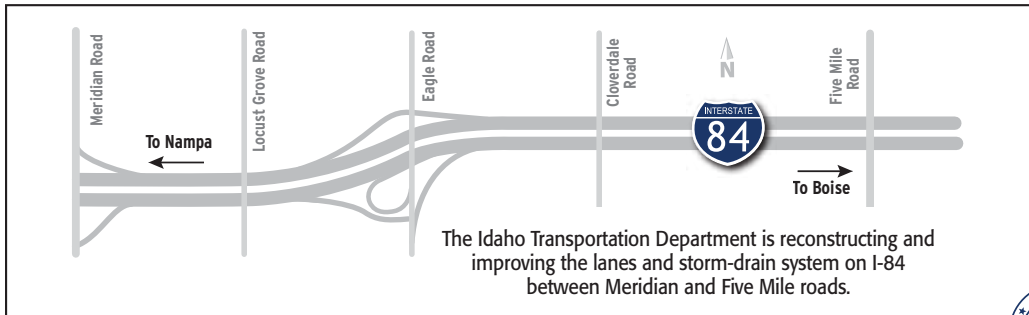

# Lane restrictions are beginning on eastbound I-84 between Meridian and Five Mile roads.

- Eastbound I-84 has been reduced from four to three lanes during the day and night.
- Please plan ahead and leave early to reach your destination on time.
- Later this month, westbound I-84 will also be reduced from four lanes to three lanes between Meridian and Five Mile roads.
- Various lane restrictions will be in place until late 2015.