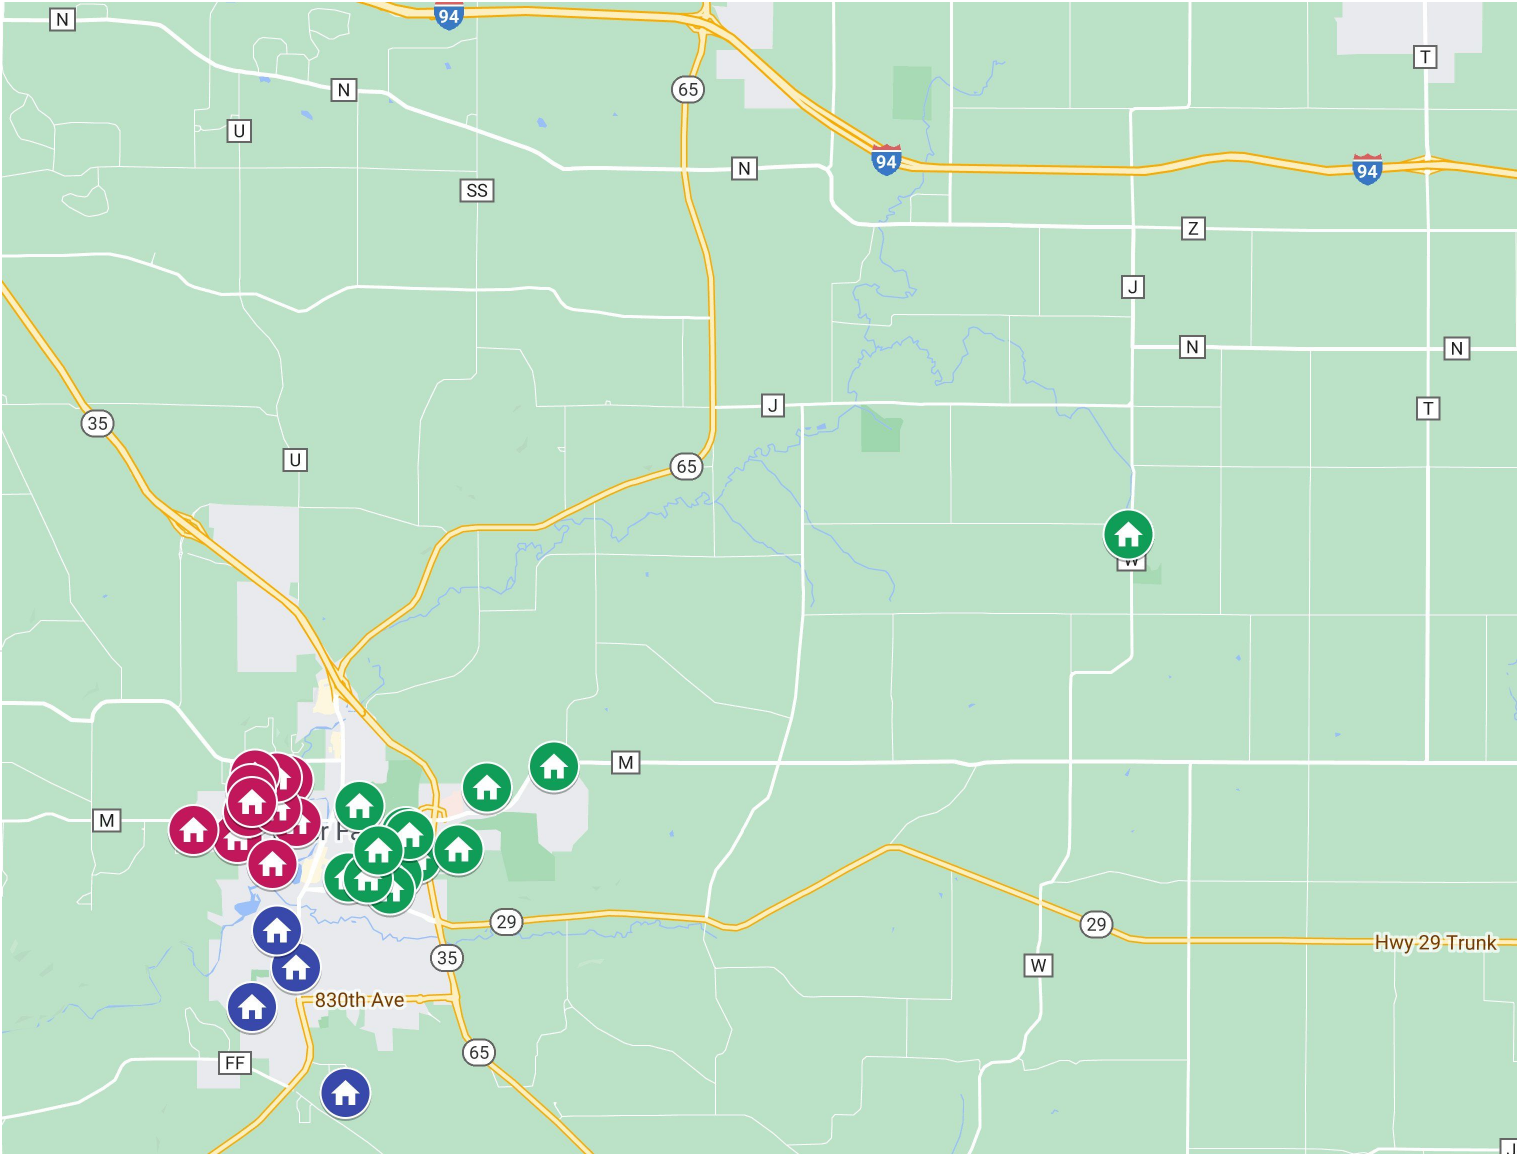

Light up the Kinni

Zone 1

- 1141 W Maple St
- 1593 W Maple St
- 529 Patrick Ct
- 532 Roosevelt Ct
- 421 N Fremont St
- 544 N Falls St
- 609 Patrick Ct
- 215 S Falls St
- 940 Leroy Ln
- 918 Pine Ridge Terrace
- 913 Roosevelt St

Zone 2

- 208 5th St
- 2677 Hilltop Lane
- 116 Cudd Ave
- 403 Union St
- 1956 Glacier Ave
- 1634 Golf View Dr
- 417 N Wasson Ln
- 904 Falcon Dr
- 1005 Morgan Rd
- 404 N Wasson Ln
- 507 Birch St
- 238 County Rd W

Check out the Light up the Kinni Holiday Light Displays! Follow along this simple map to guide you through the holiday light tour.

 707 Spring St

 231 N 9th St

Note: The map is split up into 3 zones based on different areas of town. Zone 1 is Red, Zone 2 is Green, Zone 3 is Blue. Split up your Holiday Lights tour into separate zones to make sure you have time to see them all!

Zone 3

 N7951 980th St

 122 W Johnson St

 545 Devin Ln

 319 W Charlotte St
