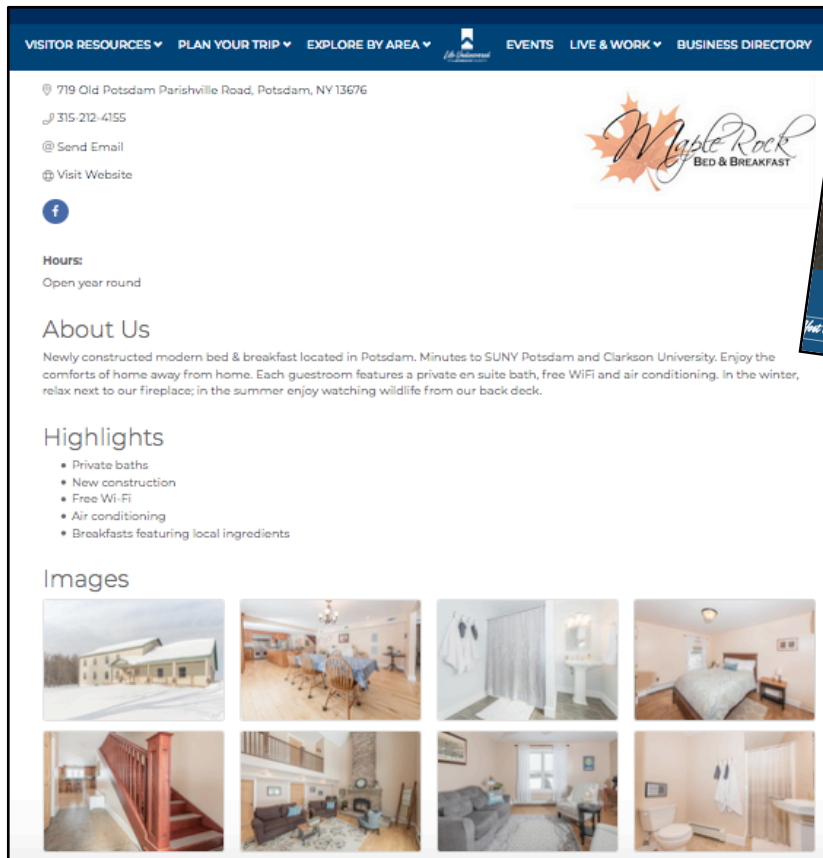

STLC Chamber Enhanced Membership

A great marketing opportunity!

www.VisitSTLC.com

This could be your business:

The St. Lawrence County Chamber of Commerce is excited to offer our members the **Enhanced Membership** option on www.VisitSTLC.com site for just \$50 annually. **Our website is designed for visitors, residents and new people in the community with 120,000+ visits annually. Stand out with an Enhanced Listing to reach these markets. The Enhance listing now offers the added benefit of an online shop on the new County marketplace, www.ShopSTLC.com**