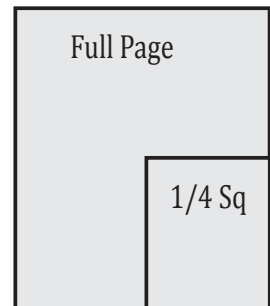

DISPLAY RATES:				
size & frequency				
	12x	6x	3x	Open Rate
Full page	\$970	1,125	1,275	1,375
½ island	\$770	950	1,025	1,075
1/2	\$600	750	800	875
1/4	\$450	500	550	600
1/8	\$300	350	400	450
1/16	\$200	235	270	305

GSCC members reduce rates above by 15 percent.

Horizontal Ad Sizes

1/2H..... w 7.25" x h 4.69"
 1/4 H..... w 7.25" x h 2.28"
 1/8 H..... w 3.56" x h 2.28"

Vertical Ad Sizes

1/2 V..... w 3.56" x h 9.5"

Square Ad Sizes

1/4 S..... w 3.56" x h 4.69"
 Full Page..... w 7.4" x h 9.8"

Full Page with bleed
 Live area..... 7.4" x 9.8"
 Trim size..... 8.25" x 10.5"
 Bleed size..... 8.75" x 11"

Schedule your ad today! 217/726-6600
info@springfieldbusinessjournal.com