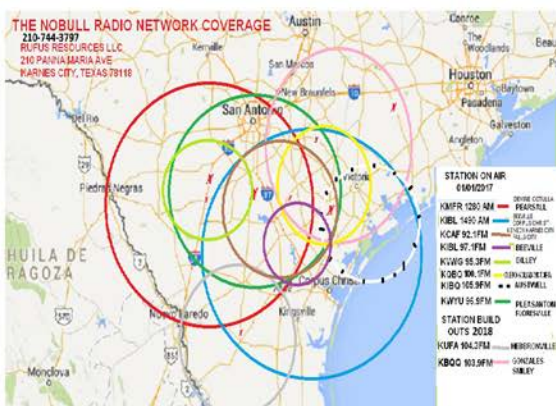

THE NO BULL RADIO NETWORK
classic KoNtry mOoSiC
ELEVEN LICENSED RADIO STATIONS
MILES AND MILES OF TEXAS
COVERING 35 COUNTIES OF SOUTH TEXAS

92.1FM KCAF KENEDY<1490AM & 97.1FM KIBL BEEVILLE<> 100.1 FM KQBO GOLIAD<> 96.9FM KWYU PLEASANTON
95.3FM KWVG DILLEY<> 1280AM KMFR PEARSALL< KBOQ 103.9FM GONZALES<>104.3FM KUFA HEBBRONVILLE<> KIBQ 105.9FM AUSTWELL