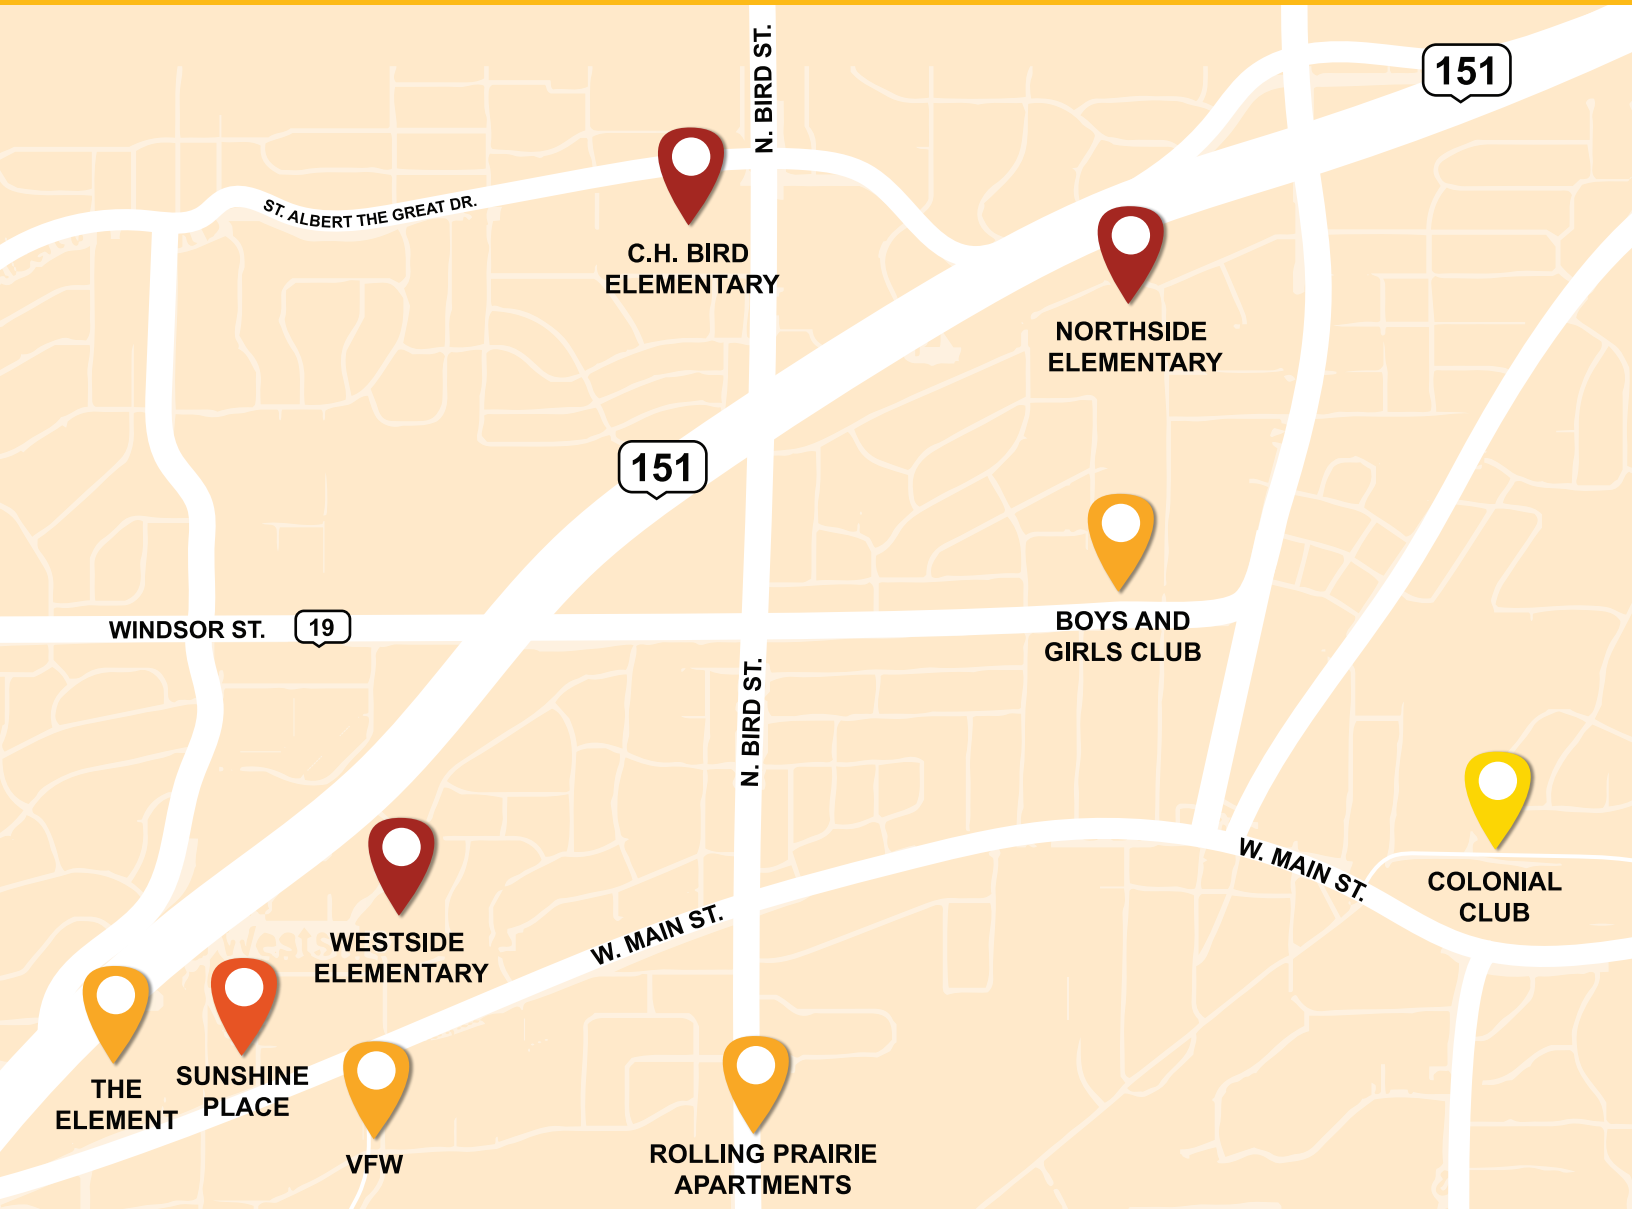

MEAL SERVICE LOCATIONS

Walk-up/Drive-through food service sites available to kids 18 and under:

11:00 a.m. to 1:00 p.m. at the following school sites:

- CH Bird Elementary - 1170 N. Bird Street
- Westside Elementary - 1320 Buena Vista Drive
- Northside Elementary - 230 W. Klubertanz Drive

Walk-up/Drive-through food service sites available to kids 18 and under:

11:30 a.m. to 12:30 p.m. at the following community sites provided by the YMCA:

- Boys and Girls Club - 232 Windsor Street
- VFW Parking Lot - 349 S Walker Way
- The Element on Main Apartments (Clubhouse) - 102 Park Circle
- Rolling Prairie Apartments (Clubhouse) - 415 S Bird Street

Sunshine Place food resources will be available for our community to utilize.

- Emergency drive up food pantry available (MWF: 10am-2pm, TTH: 5pm-7pm, Sat: 9am-11am)
- Mobile drive up food party for adults and seniors available every 3rd Tuesday of the month.
- Sunshine Supper on Mondays from 5:00pm-6:00pm