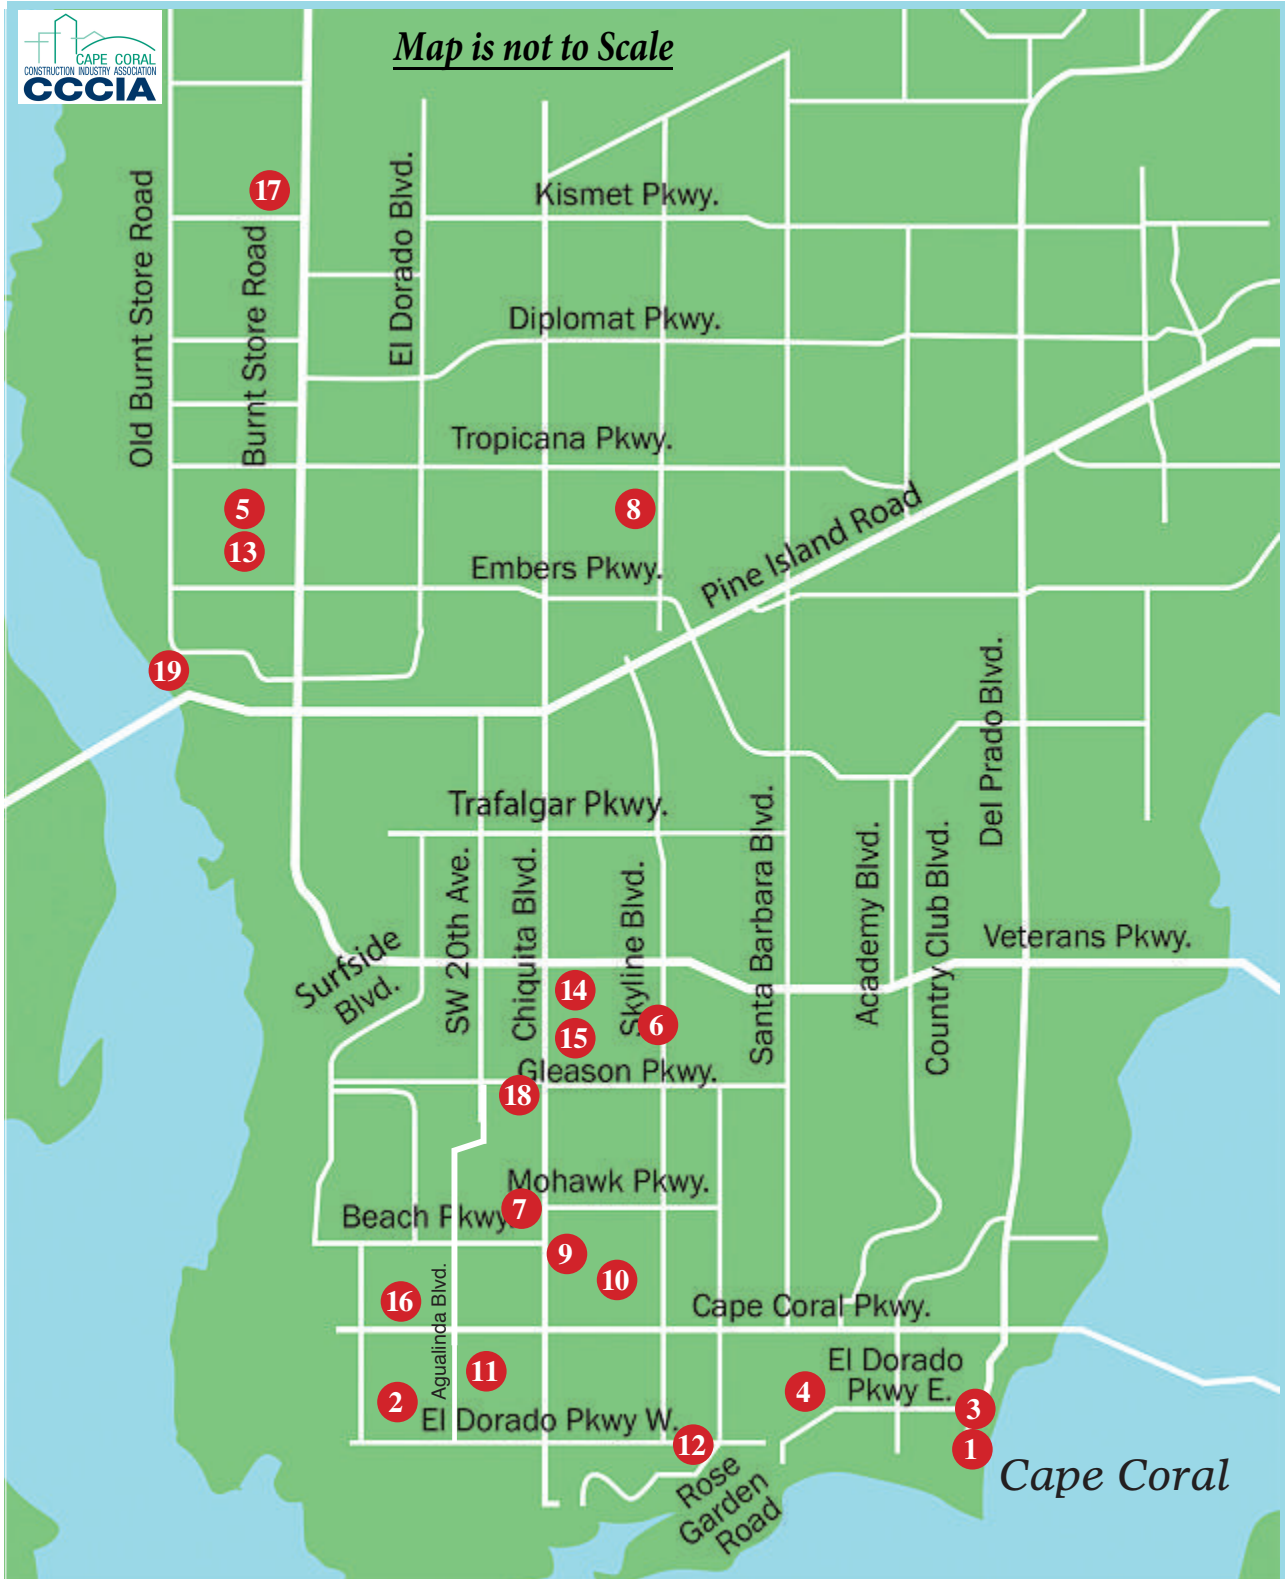

2022 Builders' Showcase Model Home Locator Map

Map is not to Scale

Cape Coral

For more info go to www.cccia.org