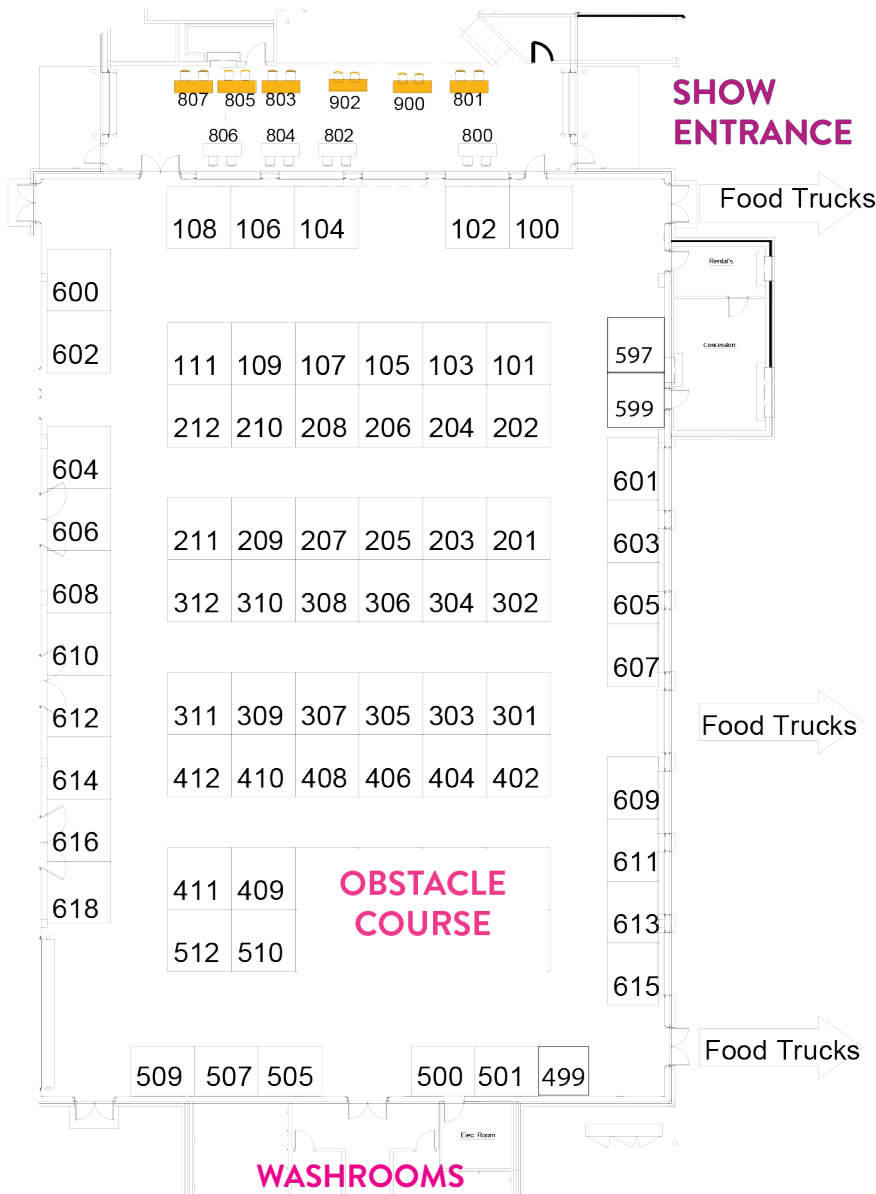

TRI 2022 & MARKETPLACE

GREATER
PARKLAND
REGIONAL
CHAMBER

SHOW GUIDE

Thank you to our Sponsors!

Company Name

Company Name	Company #	Booth #
B Wise Contractors	780-489-0181	108
Backyard Birds Nature Shop	780 948-8597	105
Bredin Centre for Career Advancement	780-960-4861	599
Broadband Surfer Canada Inc.	780-669-1001	100
BrokerLink Insurance	833-998-3798	608
Buds to Blooms	780-951-9499	105
Bug N Bear Fresh Foods	780-299-0530	804
Caffeinated Kiwi	780-962-9297	Food Truck
Century 21 Leading	780-962-9696	104
CFCW Radio	780-490-2483	309
Code Ninjas Spruce Grove	587-735-1588	312
Cross Country Mechanical Ltd.	780-571-1660	106
Dash for Art	780-868-7219	900
Dear Dog Treats	587-335-3597	211
Desjardins Insurance and Financial Services	780-968-1112/780-962-9502	111
Eco Dry Alta West	780-908-3935	597
Ecuathentic	780-983-8848	805
Epicure	780-901-9541	610
For the Love of Cheese – Vegan Cheezery Inc.	780-716-0926	801
Fuhr Estate Winery & Craft Distillery	780-963-3526	800
Homegrown Foods Ltd.	780-963-5305	615
Homeward Bound Pet Food	780-907-9420	309
It's Essential	780-907-4672	207
Kiwi Nurseries Ltd.	780-962-9297	603
Knight Doors and Windows Ltd.	780-457-3667	408/410/412
Knighton & Co.	780-571-3434	210
Light 'Em Up Candle & Co.	780-691-1790	902
Majestic Flooring & Design Centre	780-968-4440	301/303/305/402/404/406
Mark Smith, MLA Drayton Valley – Devon	780-542-3355	505
Mama Bear Play Club	info@mamabearplayclub.com	310
Mary Kay Cosmetics	780-458-1125	604
Massage on Main	780-963-1160	311
Native Delights	780-934-7399	Food Truck
North Central Co-op Association	587-982-7228	409/411/510/512
Northern Artz Studio	780-909-9394	802
Oh For Food Sakes	587-984-6900	Food Truck
Open Concept 3D Photography	780-940-6580	308
Orangetheory Fitness	780-800-5765	612
Parkland Funeral Services	780-963-2520	107
Parkland Heating and Air Conditioning	780-975-9540	304
Pit Bulls for Life	780-968-7757	509
Primerica Financial Services Canada Ltd.	780-960-9664	307
RavenWolf Brewing Co. Ltd.	587-601-5541	103
Re/Max Preferred Choice	780-919-3556	302
Royal Lepage Noralta	780-962-4950	602
RT Handyman	780-887-9399	205
Rutherford Heights Retirement Residence	780-432-6900	208
Screen Savers Inc.	780-910-6688	201
Searle Turton, MLA Spruce Grove – Stony Plain	780-962-6606	601
Shane Getson, MLA Lac Ste. Anne – Parkland	780-967-0760	505
Solaré Canada Inc.	780-960-2044	209
Spring Lake Naturals	780-918-8582	507
Spruce Grove and District Agricultural Society	780-960-4600	806
Spruce Grove Acupuncture & Traditional Chinese Medicine	780-904-5006	607
Spruce Grove Public Library	780-962-4423	503
Stony Plain Dental Centre	780-963-4626	613
Stony Plain Furnace & Ventilation Cleaning	780-963-2488	306
Sturgeon River-Parkland EDA	www.sturgeonriver.ca	109
Summers Drilling Inc.	780-963-1282	609
Sun Touch Travel	780-405-8501	203
TELUS	587-987-6519	212
The Barkstreet Market	780-960-6688/780-963-2119	102
The Child Club Daycare	780-591-3344	501
The Crabbie Goat Distillery	780-524-6541	606
The Medicine Shoppe Pharmacy and Travel Clinic	780-968-9646	499
Tournament Ski & Marine	780-962-1201	101/202
Town of Mayerthorpe	780-786-2416	204
Trestle Creek Golf Resort	780-727-4575	600
Unique Perceptions	780-960-2166	611
West Parkland Propane Ltd.	780-963-3311	605
Yorkton Group International	780-409-8228	206
Zender Ford Sales Ltd.	780-962-3000	614/616/618
ZypChicks Healthy Living – Local Hemp	780-700-0503	803