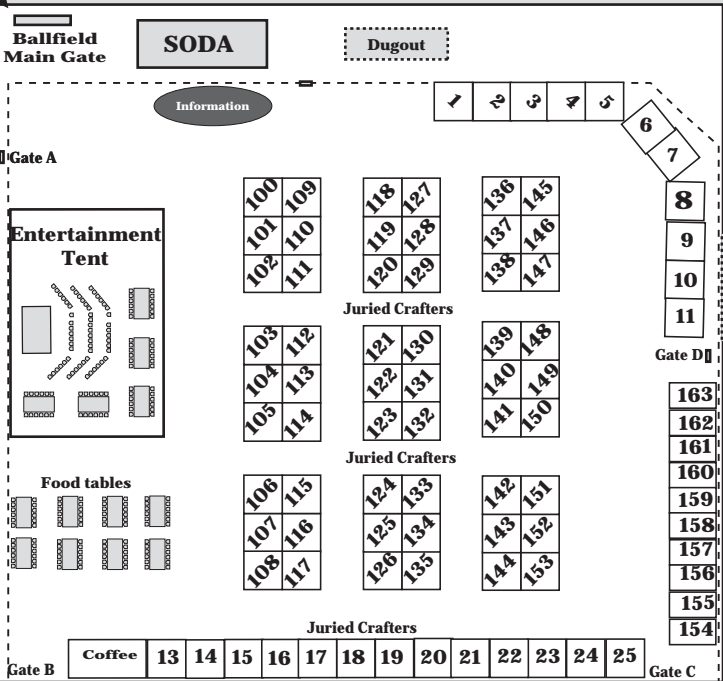

Daily Grind

York

Beach

Shops

Wild Kingdom Festival Entrance

Single Lane Traffic

Railroad Ave.

York

Beach

Shops

KIDSFEST AREA

Railroad Ave.

Single Lane Traffic

Crosswalk

SAMPLE
MAP NOT TO SCALE ALL SPACES 10X10

Old-Fashioned Market

Winebaum Center

Additional Handicap Parking

Vacant Lot for Handicap Parking for event attendees

Bay Street

Horse & Wagon Loading Area

Ridge Road

Church Street

Harvestfest Map