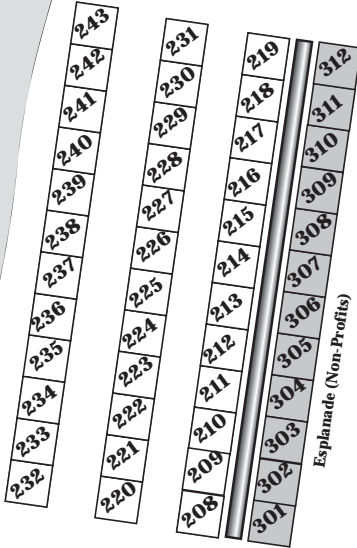

Daily Grind

York

Beach

Shops

Wild Kingdom Festival Entrance

Single Lane Traffic

Railroad Ave.

York

Beach

Shops

KIDSFEST AREA

Railroad Ave.

Single Lane Traffic

Crosswalk

SAMPLE
MAP NOT TO SCALE ALL SPACES 10X10

Old-Fashioned Market