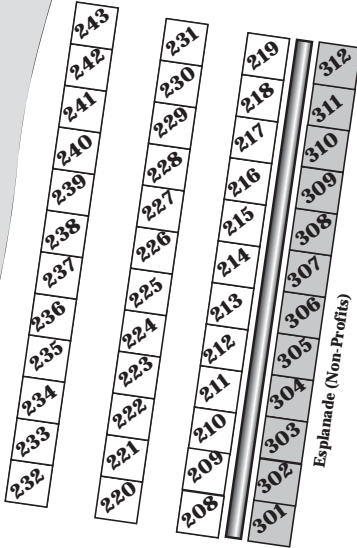

Daily Grind

York

Beach

Shops

Wild Kingdom Festival Entrance

Single Lane Traffic

Railroad Ave.

York

Beach

Shops

KIDSFEST AREA

Railroad Ave.

Single Lane Traffic

Crosswalk

SAMPLE
MAP NOT TO SCALE. ALL SPACES 10X10

Old-Fashioned Market