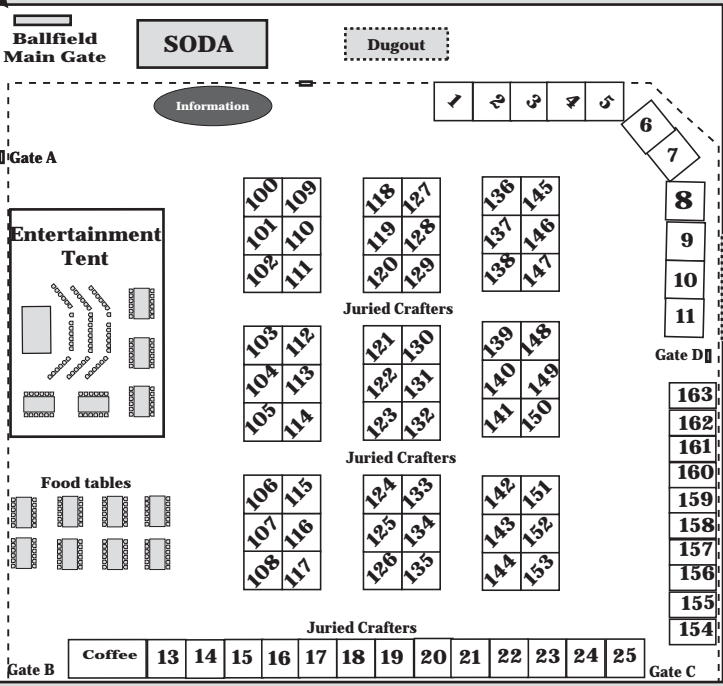

Daily Grind

York

Beach

Shops

Wild Kingdom Festival Entrance

Single Lane Traffic

Railroad Ave.

York

Beach

Shops

KIDSFEST AREA

Railroad Ave.

Single Lane Traffic

Crosswalk

SAMPLE
MAP NOT TO SCALE. ALL SPACES 10X10

Old-Fashioned Market

Winebaum Center

Additional Handicap Parking

Vacant Lot for Handicap Parking for event attendees

Bay Street

Horse & Wagon Loading Area

Ridge Road

Church Street

No Vehicle Access After 8:30am

Ballfield Perimeter Road - No Parking

Harvestfest Map

Union Congregational Church