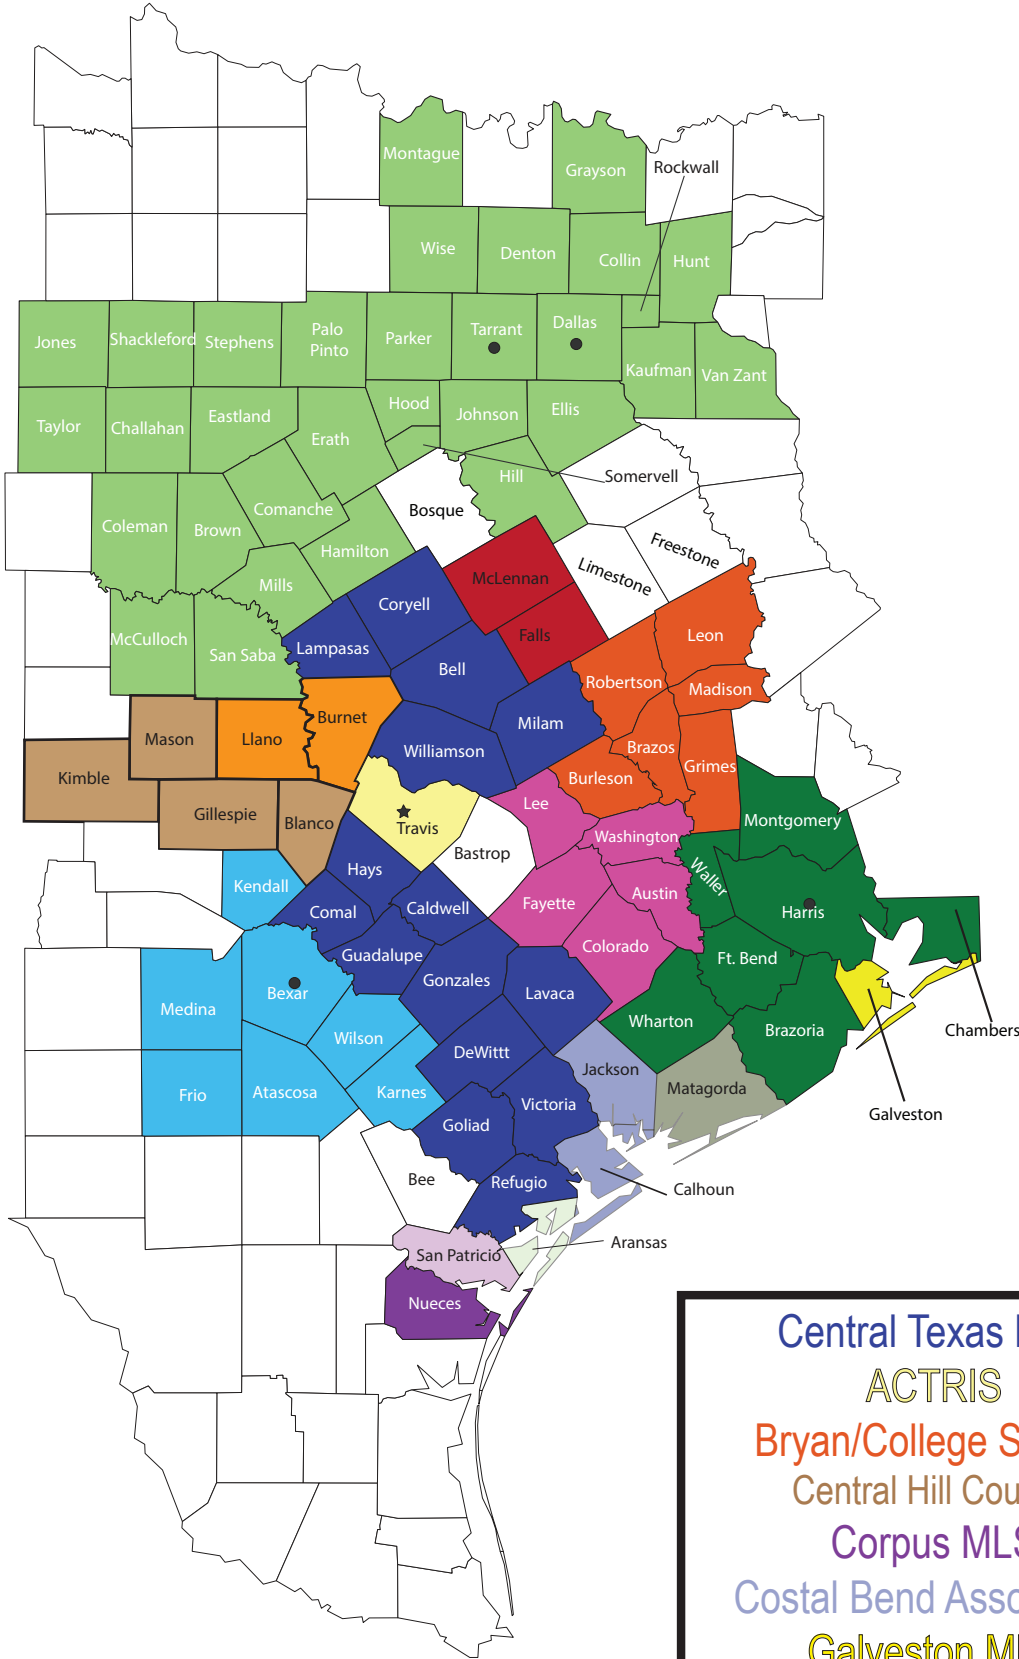

MLS Services in TEXAS

PRESENTED BY:  **CTXMLS**
STRENGTH IN NUMBERS

- | | |
|-------------------------|------------------|
| Central Texas MLS | San Patricio |
| ACTRIS | Highland Lakes |
| Bryan/College Station | Houston |
| Central Hill Country | North Texas REIS |
| Corpus MLS | San Antonio |
| Costal Bend Association | South Central |
| Galveston MLS | Waco |