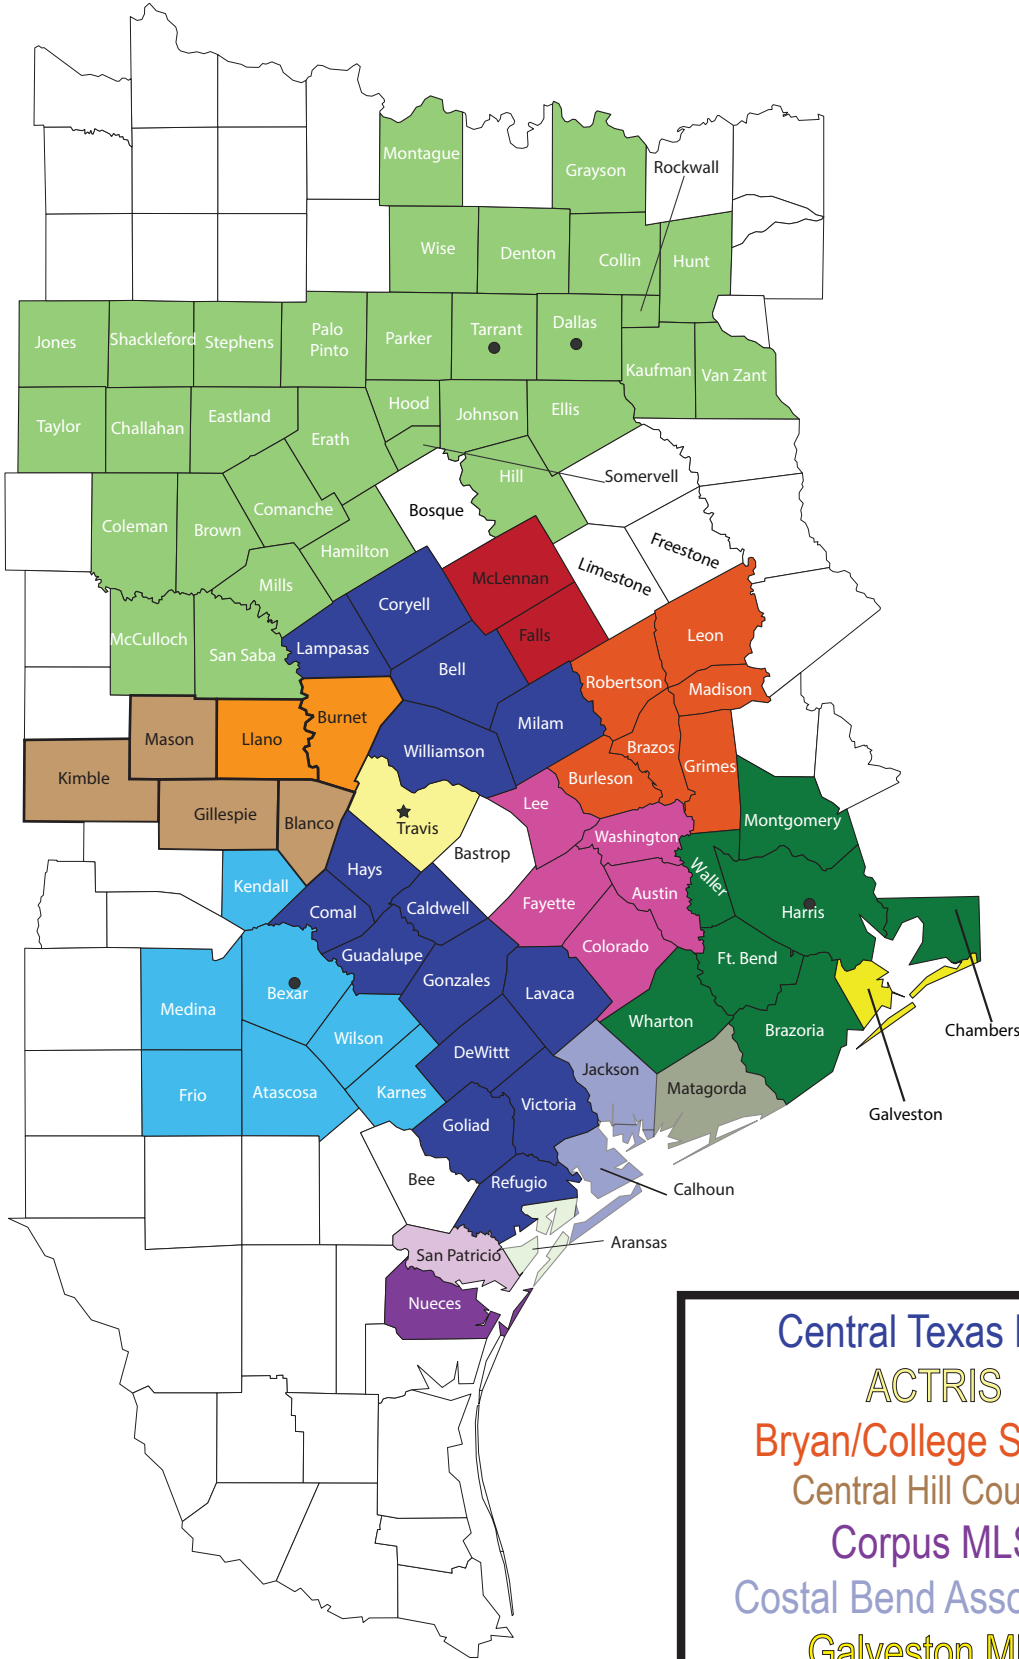

Texas MLS Map

PRESENTED BY:  **CTXMLS**
STRENGTH IN NUMBERS

- | | |
|-------------------------|------------------|
| Central Texas MLS | San Patricio |
| ACTRIS | Highland Lakes |
| Bryan/College Station | Houston |
| Central Hill Country | North Texas REIS |
| Corpus MLS | San Antonio |
| Costal Bend Association | South Central |
| Galveston MLS | Waco |