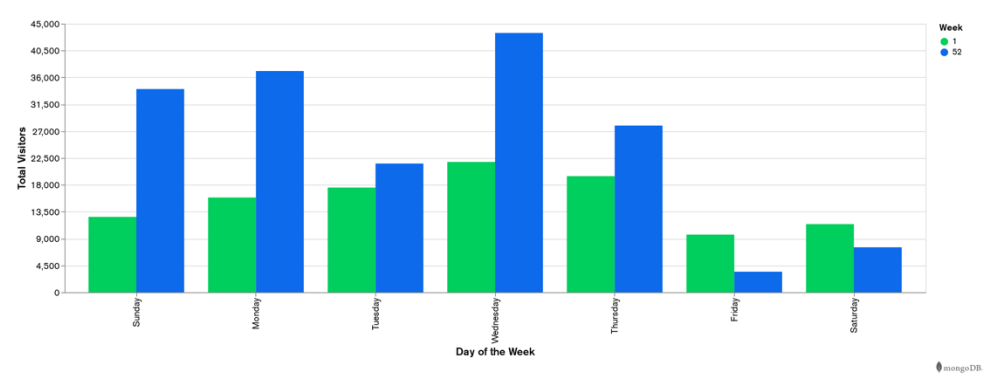

Galway Football Report

Week 52 and Week 1

Day of the Week for Week 52 and Week 1

Per Hour for Week 1

Location Comparison for Week 1

14 Days