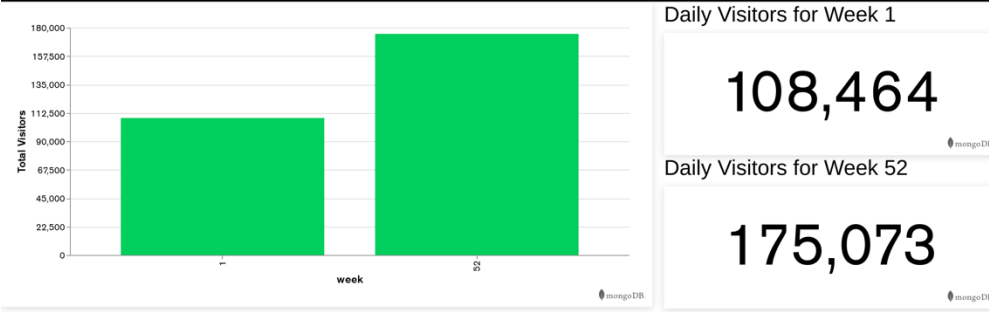

Galway Football Report

Week 52 and Week 1

Day of the Week for Week 52 and Week 1

Per Hour for Week 1

Location Comparison for Week 1

14 Days