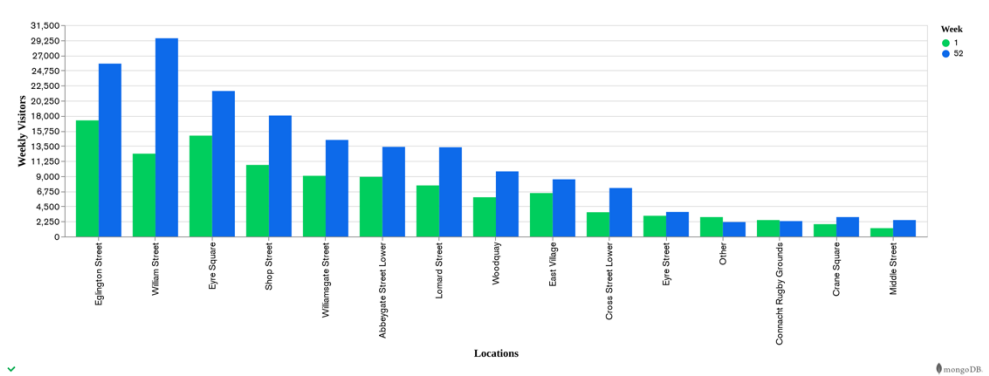

Galway Football Report

Week 52 and Week 1

Day of the Week for Week 52 and Week 1

Per Hour for Week 1

Location Comparison for Week 1

14 Days