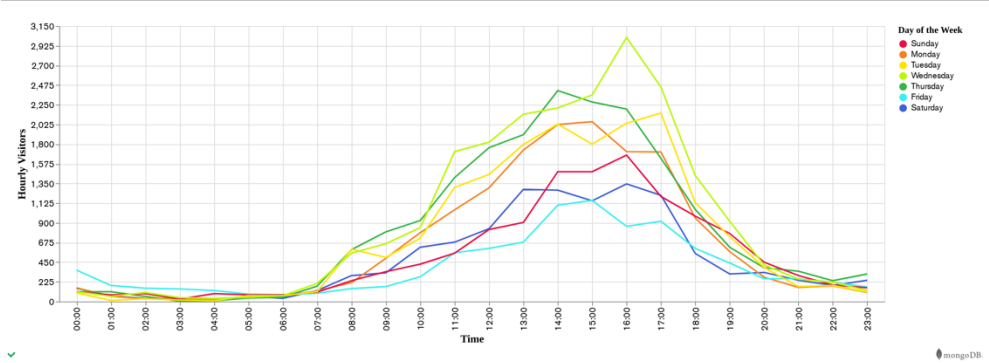

Galway Football Report

Week 52 and Week 1

Day of the Week for Week 52 and Week 1

Per Hour for Week 1

Location Comparison for Week 1

14 Days