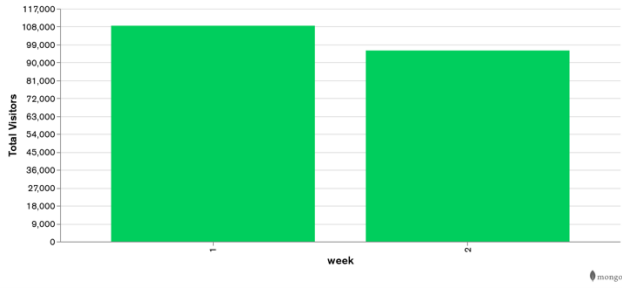

Galway Football Report

Week 1 and Week 2

Daily Visitors for Week 2

95,985

Daily Visitors for Week 1

108,464

Day of the Week for Week 1 and Week 2

Per Hour for Week 2

Location Comparison for Week 2

14 Days