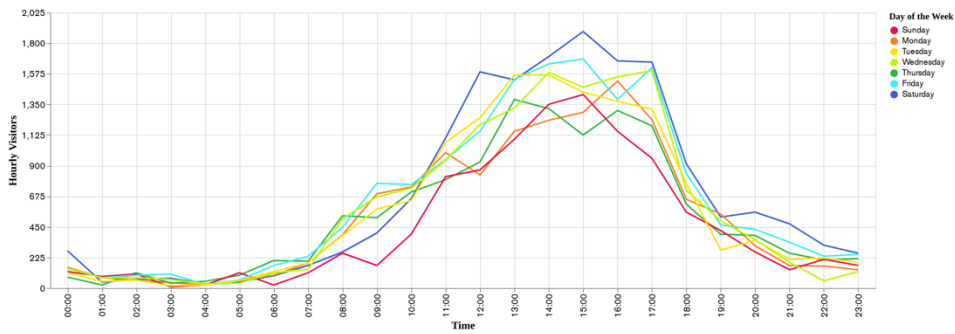

Galway Football Report

Week 1 and Week 2

Daily Visitors for Week 2

95,985

Daily Visitors for Week 1

108,464

Day of the Week for Week 1 and Week 2

Per Hour for Week 2

Location Comparison for Week 2

14 Days