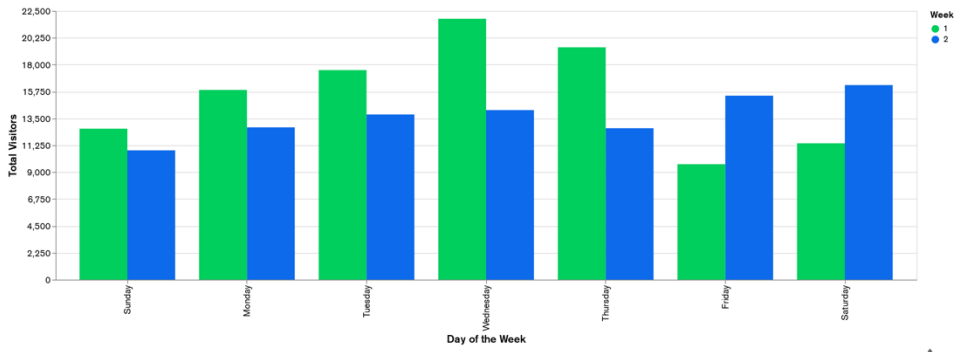

Galway Football Report

Week 1 and Week 2

Daily Visitors for Week 2

95,985

Daily Visitors for Week 1

108,464

Day of the Week for Week 1 and Week 2

Per Hour for Week 2

Location Comparison for Week 2

14 Days