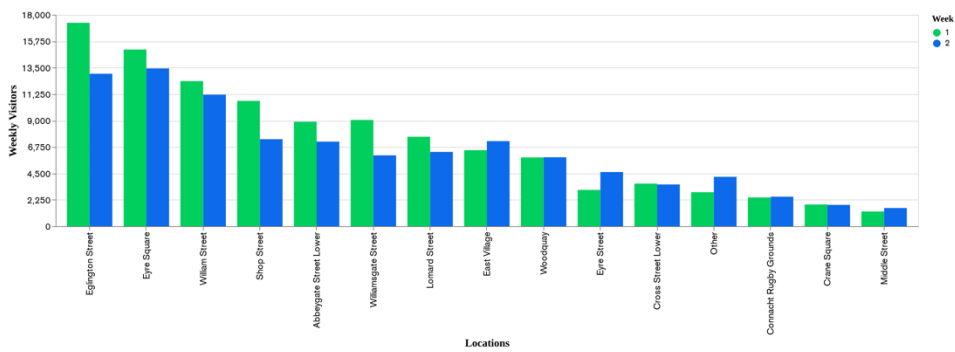

Galway Football Report

Week 1 and Week 2

Daily Visitors for Week 2

95,985

Daily Visitors for Week 1

108,464

Day of the Week for Week 1 and Week 2

Per Hour for Week 2

Location Comparison for Week 2

14 Days