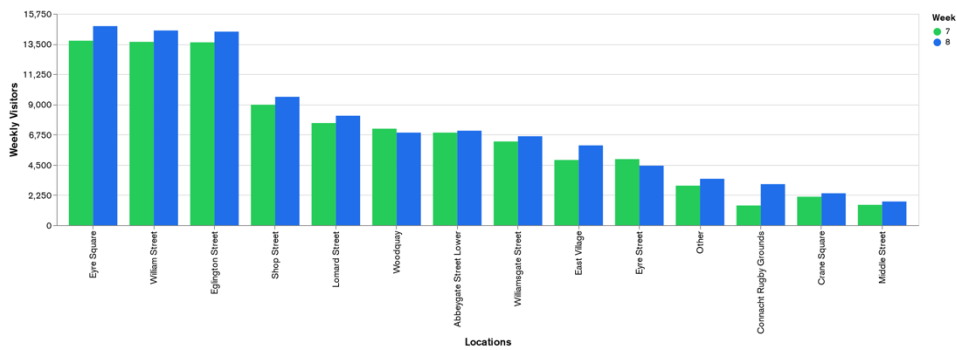

Location Comparison for Week 8