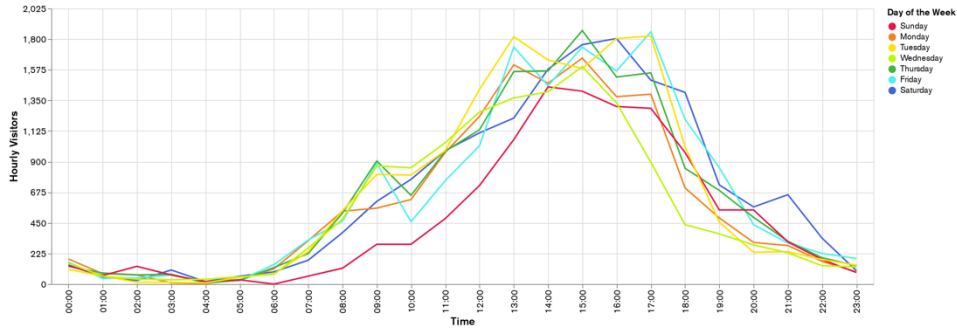

Per Hour for Week 8