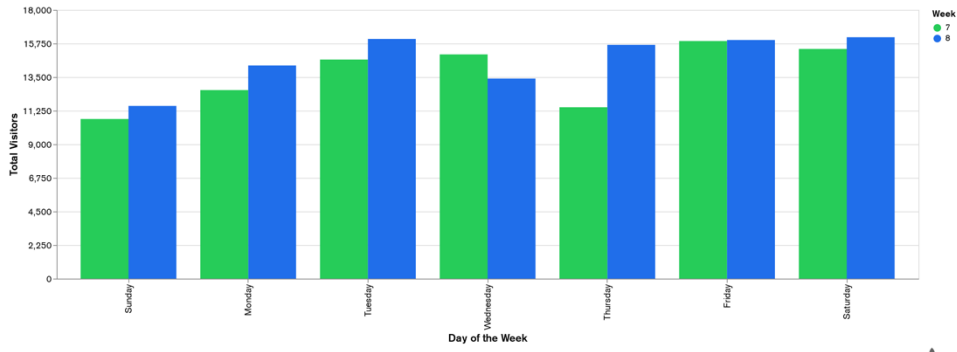

## Week 7 and Week 8

Daily Visitors for Week 8

103,122

Daily Visitors for Week 7

95,810

### Day of the Week for Week 7 and Week 8