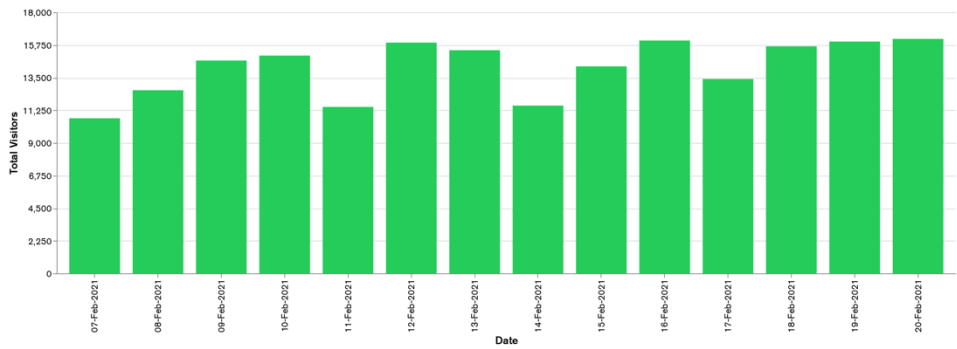

Galway Football Report

Week 7 and Week 8

103,122

95,810

Day of the Week for Week 7 and Week 8

Per Hour for Week 8

Location Comparison for Week 8

14 Days