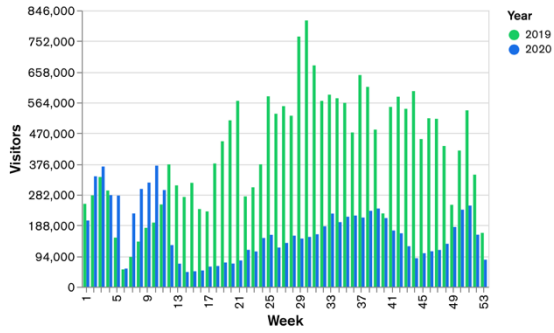

Galway Football Report

Week 11 and Week 12

Daily Visitors for Week 12

126,153

Daily Visitors for Week 11

101,147

Day of the Week for Week 11 and Week 12

Per Hour for Week 12

Location Comparison for Week 12

14 Days

Unique Visitors Week 12

44,910

Unique Visitor Week 11

38,277

2019 vs 2020 Weekly Footfall

2020 vs 2021 Weekly Footfall