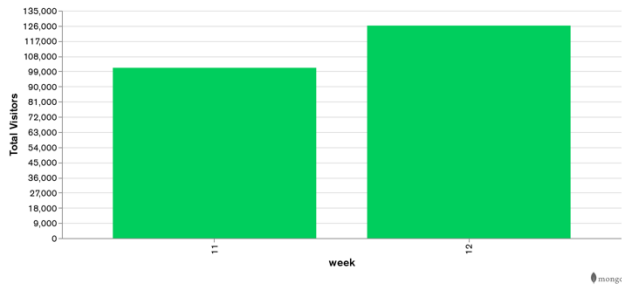

Galway Football Report

Week 11 and Week 12

Daily Visitors for Week 12

126,153

Daily Visitors for Week 11

101,147

Day of the Week for Week 11 and Week 12

Per Hour for Week 12

Location Comparison for Week 12

14 Days

Unique Visitors Week 12

44,910

Unique Visitor Week 11

38,277

2019 vs 2020 Weekly Footfall

2020 vs 2021 Weekly Footfall