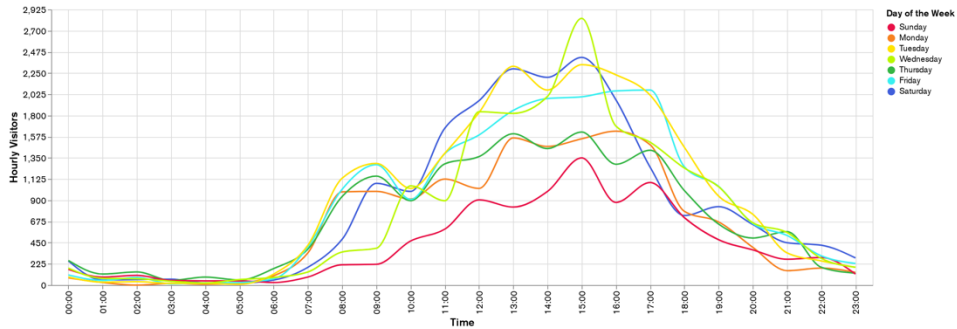

Galway Football Report

Week 11 and Week 12

Daily Visitors for Week 12

126,153

Daily Visitors for Week 11

101,147

Day of the Week for Week 11 and Week 12

Per Hour for Week 12

Location Comparison for Week 12

14 Days

Unique Visitors Week 12

44,910

Unique Visitor Week 11

38,277

2019 vs 2020 Weekly Footfall

2020 vs 2021 Weekly Footfall