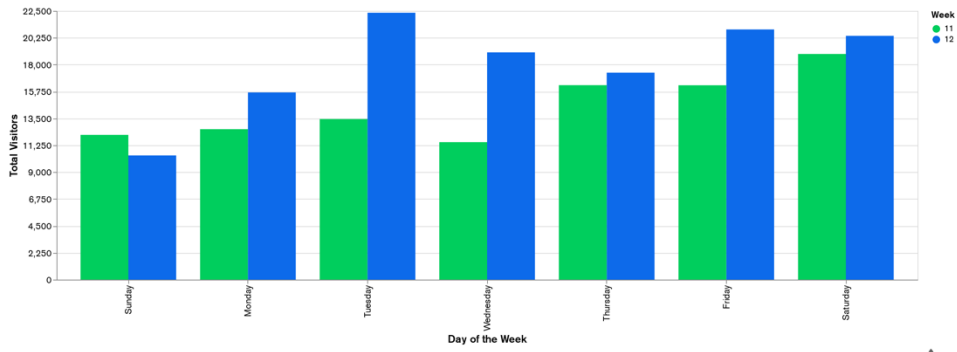

Galway Football Report

Week 11 and Week 12

Daily Visitors for Week 12

126,153

Daily Visitors for Week 11

101,147

Day of the Week for Week 11 and Week 12

Per Hour for Week 12

Location Comparison for Week 12

14 Days

Unique Visitors Week 12

44,910

Unique Visitor Week 11

38,277

2019 vs 2020 Weekly Footfall

2020 vs 2021 Weekly Footfall