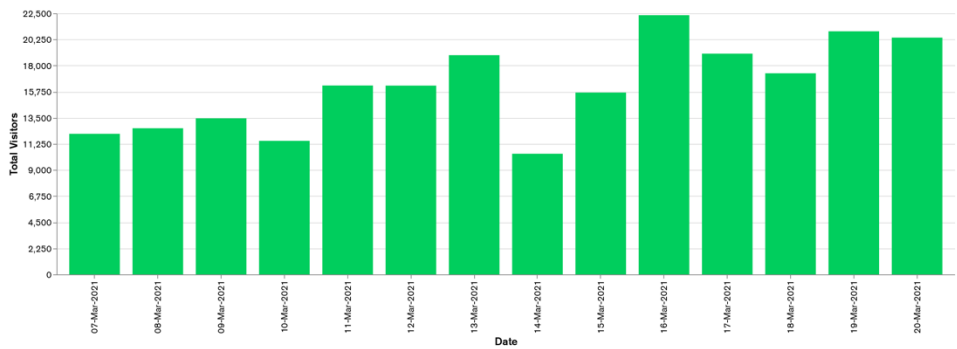

Galway Football Report

Week 11 and Week 12

Daily Visitors for Week 12

126,153

Daily Visitors for Week 11

101,147

Day of the Week for Week 11 and Week 12

Per Hour for Week 12

Location Comparison for Week 12

14 Days

Unique Visitors Week 12

44,910

Unique Visitor Week 11

38,277

2019 vs 2020 Weekly Footfall

2020 vs 2021 Weekly Footfall