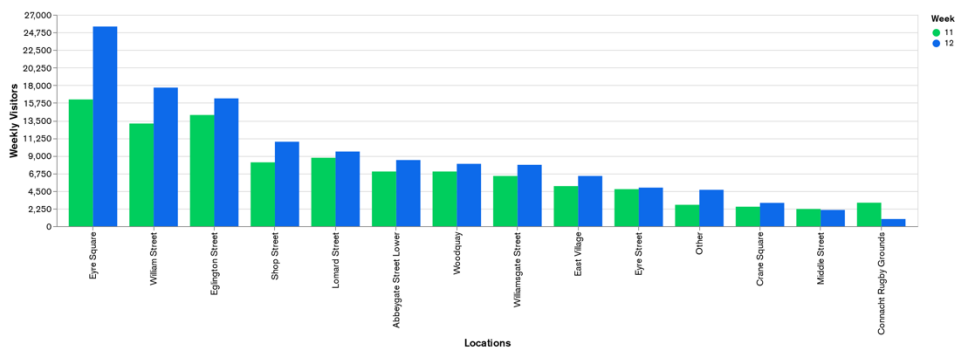

Galway Football Report

Week 11 and Week 12

Daily Visitors for Week 12

126,153

Daily Visitors for Week 11

101,147

Day of the Week for Week 11 and Week 12

Per Hour for Week 12

Location Comparison for Week 12

14 Days

Unique Visitors Week 12

44,910

Unique Visitor Week 11

38,277

2019 vs 2020 Weekly Footfall

2020 vs 2021 Weekly Footfall