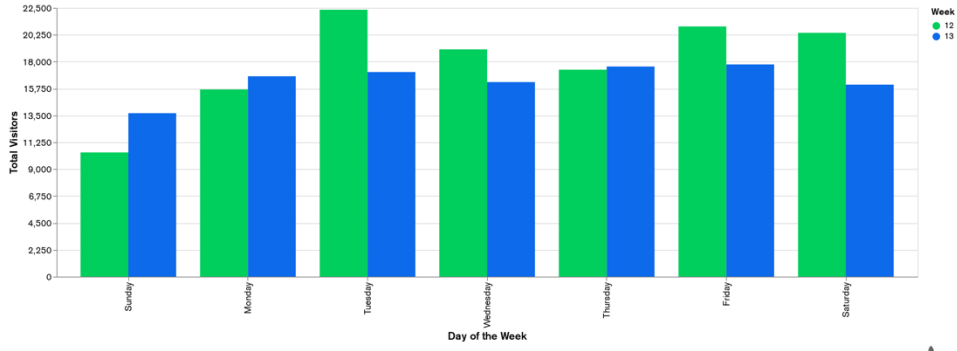

Galway Football Report

Week 12 and Week 13

Daily Visitors for Week 13

115,326

Daily Visitors for Week 12

126,153

Day of the Week for Week 12 and Week 13

Per Hour for Week 13

Location Comparison for Week 13

14 Days

Unique Visitors Week 13

43,412

Unique Visitor Week 12

44,910

2019 vs 2020 Weekly Footfall

2020 vs 2021 Weekly Footfall