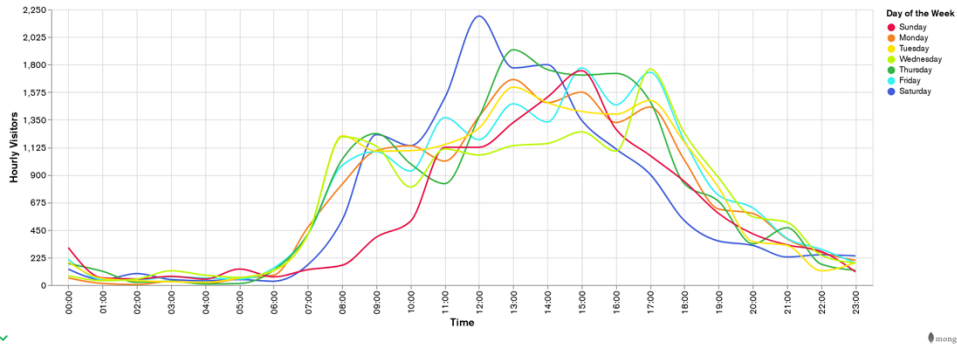

Galway Football Report

Week 12 and Week 13

Daily Visitors for Week 13

115,326

Daily Visitors for Week 12

126,153

Day of the Week for Week 12 and Week 13

Per Hour for Week 13

Location Comparison for Week 13

14 Days

Unique Visitors Week 13

43,412

Unique Visitor Week 12

44,910

2019 vs 2020 Weekly Footfall

2020 vs 2021 Weekly Footfall