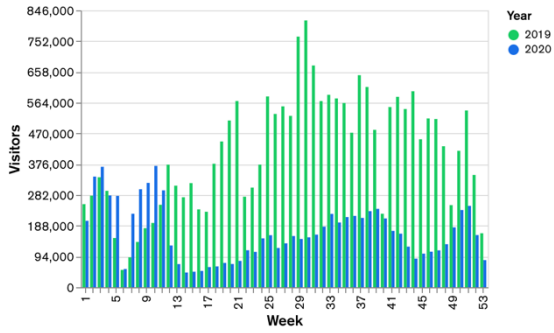

Galway Football Report

Week 12 and Week 13

Daily Visitors for Week 13

115,326

Daily Visitors for Week 12

126,153

Day of the Week for Week 12 and Week 13

Per Hour for Week 13

Location Comparison for Week 13

14 Days

Unique Visitors Week 13

43,412

Unique Visitor Week 12

44,910

2019 vs 2020 Weekly Footfall

2020 vs 2021 Weekly Footfall