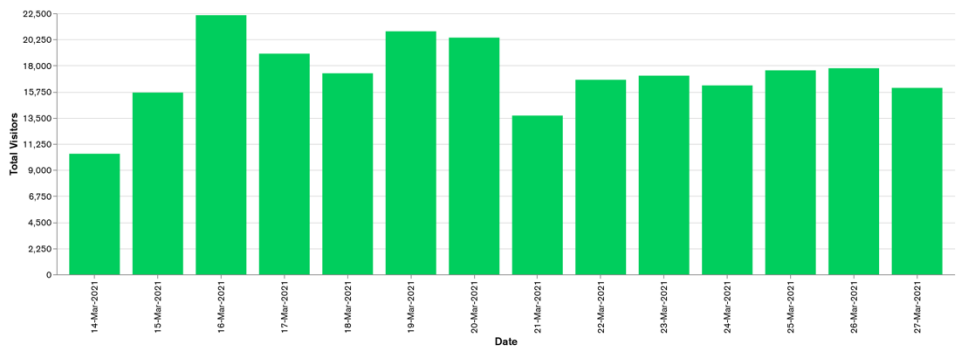

Galway Football Report

Week 12 and Week 13

Daily Visitors for Week 13

115,326

Daily Visitors for Week 12

126,153

Day of the Week for Week 12 and Week 13

Per Hour for Week 13

Location Comparison for Week 13

14 Days

Unique Visitors Week 13

43,412

Unique Visitor Week 12

44,910

2019 vs 2020 Weekly Footfall

2020 vs 2021 Weekly Footfall