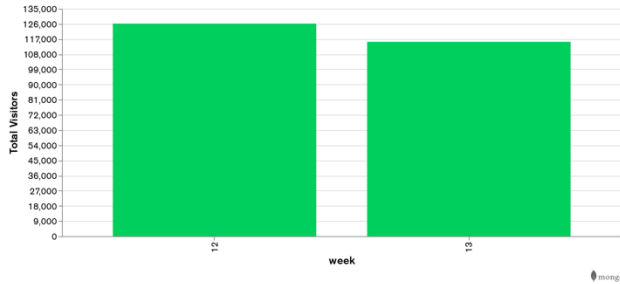

Galway Football Report

Week 12 and Week 13

Daily Visitors for Week 13

115,326

Daily Visitors for Week 12

126,153

Day of the Week for Week 12 and Week 13

Per Hour for Week 13

Location Comparison for Week 13

14 Days

Unique Visitors Week 13

43,412

Unique Visitor Week 12

44,910

2019 vs 2020 Weekly Footfall

2020 vs 2021 Weekly Footfall