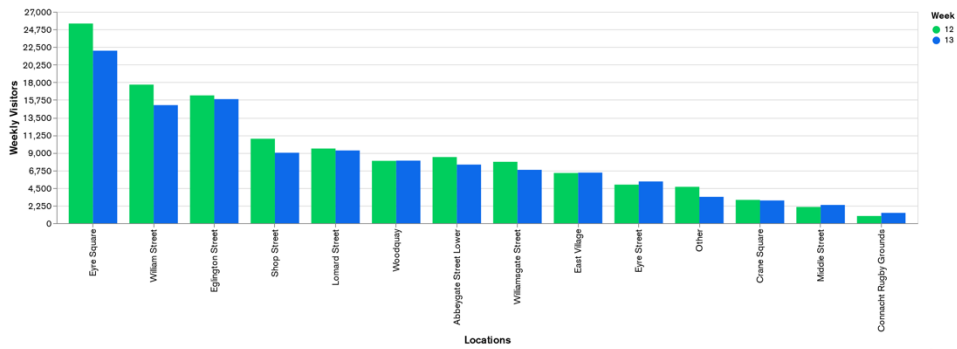

Galway Football Report

Week 12 and Week 13

Daily Visitors for Week 13

115,326

Daily Visitors for Week 12

126,153

Day of the Week for Week 12 and Week 13

Per Hour for Week 13

Location Comparison for Week 13

14 Days

Unique Visitors Week 13

43,412

Unique Visitor Week 12

44,910

2019 vs 2020 Weekly Footfall

2020 vs 2021 Weekly Footfall