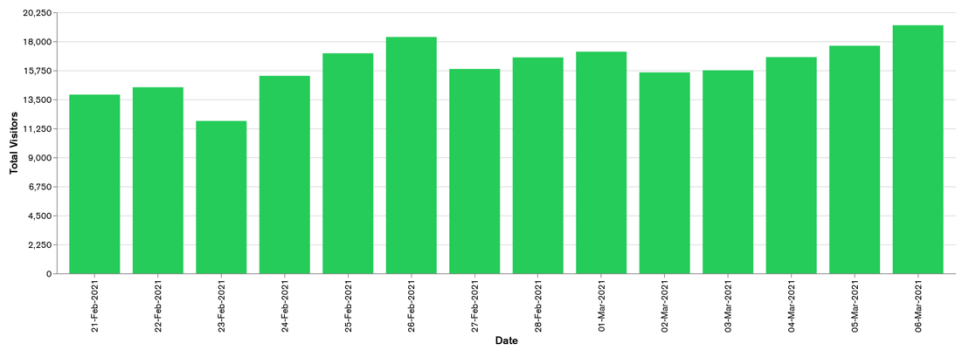

Galway Football Report

Week 9 and Week 10

Daily Visitors for Week 10

118,994

Daily Visitors for Week 9

106,740

Day of the Week for Week 9 and Week 10

Per Hour for Week 10

Location Comparison for Week 10

14 Days

Unique Visitors Week 9

40,226

Unique Visitor Week 8

37,553

2019 vs 2020 Weekly Footfall

2020 vs 2021 Weekly Footfall