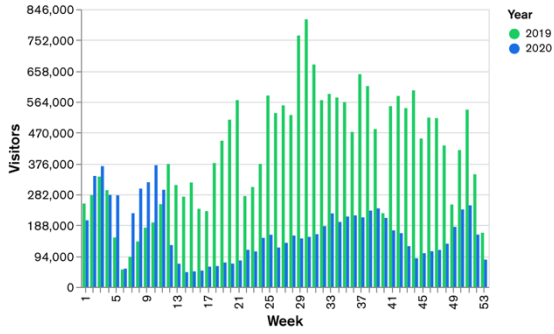

Galway Football Report

Week 9 and Week 10

Daily Visitors for Week 10

118,994

Daily Visitors for Week 9

106,740

Day of the Week for Week 9 and Week 10

Per Hour for Week 10

Location Comparison for Week 10

14 Days

Unique Visitors Week 9

40,226

Unique Visitor Week 8

37,553

2019 vs 2020 Weekly Footfall

2020 vs 2021 Weekly Footfall