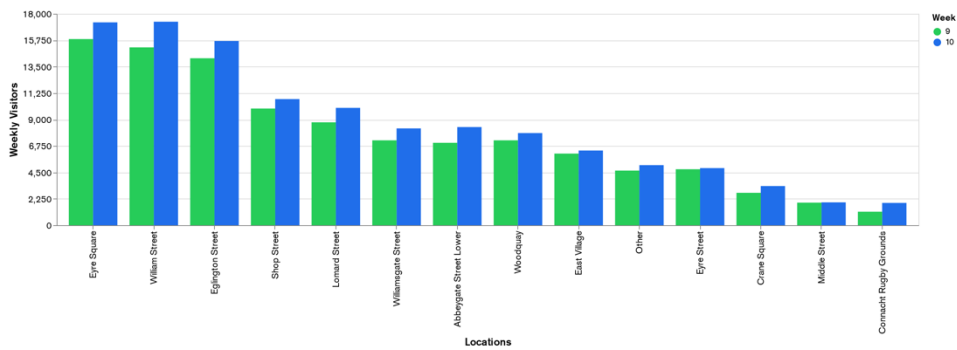

Galway Football Report

Week 9 and Week 10

Daily Visitors for Week 10

118,994

Daily Visitors for Week 9

106,740

Day of the Week for Week 9 and Week 10

Per Hour for Week 10

Location Comparison for Week 10

14 Days

Unique Visitors Week 9

40,226

Unique Visitor Week 8

37,553

2019 vs 2020 Weekly Footfall

2020 vs 2021 Weekly Footfall