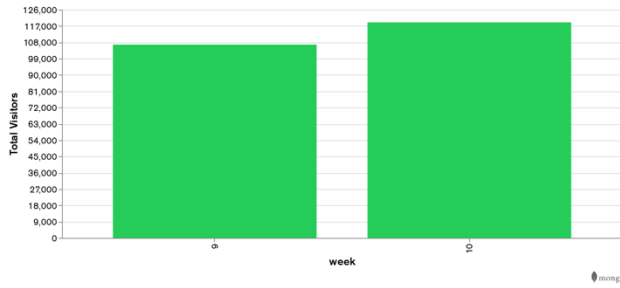

Galway Football Report

Week 9 and Week 10

Daily Visitors for Week 10

118,994

Daily Visitors for Week 9

106,740

Day of the Week for Week 9 and Week 10

Per Hour for Week 10

Location Comparison for Week 10

14 Days

Unique Visitors Week 9

40,226

Unique Visitor Week 8

37,553

2019 vs 2020 Weekly Footfall

2020 vs 2021 Weekly Footfall