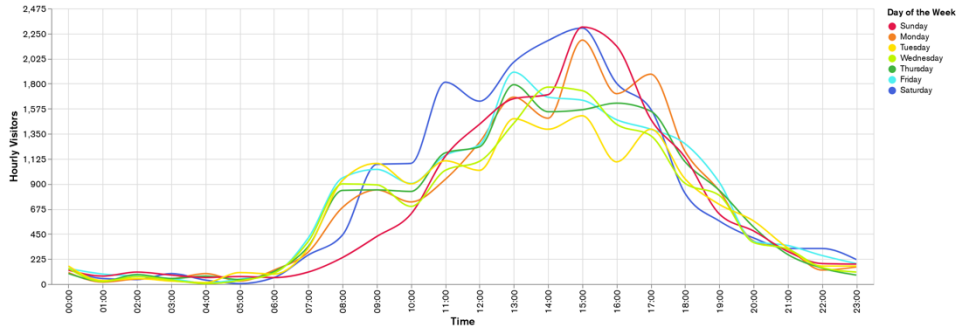

Galway Football Report

Week 9 and Week 10

Daily Visitors for Week 10

118,994

Daily Visitors for Week 9

106,740

Day of the Week for Week 9 and Week 10

Per Hour for Week 10

Location Comparison for Week 10

14 Days

Unique Visitors Week 9

40,226

Unique Visitor Week 8

37,553

2019 vs 2020 Weekly Footfall

2020 vs 2021 Weekly Footfall