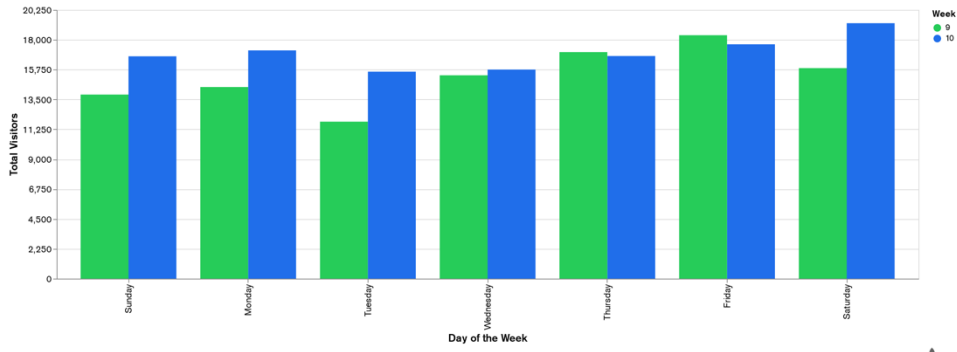

Galway Football Report

Week 9 and Week 10

Daily Visitors for Week 10

118,994

Daily Visitors for Week 9

106,740

Day of the Week for Week 9 and Week 10

Per Hour for Week 10

Location Comparison for Week 10

14 Days

Unique Visitors Week 9

40,226

Unique Visitor Week 8

37,553

2019 vs 2020 Weekly Footfall

2020 vs 2021 Weekly Footfall