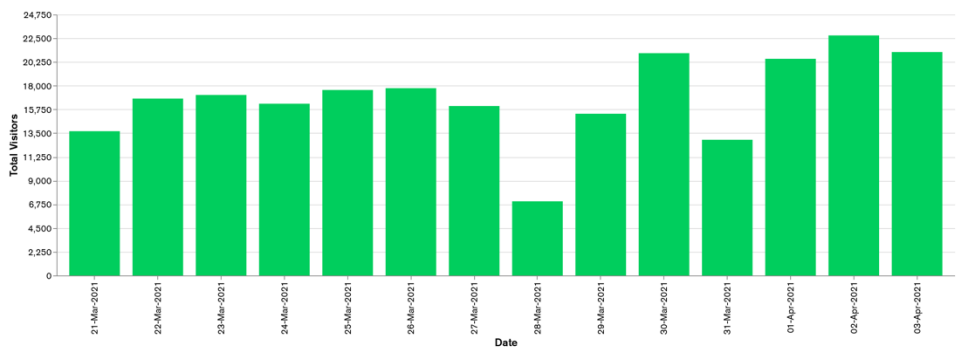

Galway Football Report

Week 13 and Week 14

Daily Visitors for Week 14

120,843

Daily Visitors for Week 13

115,326

Day of the Week for Week 13 and Week 14

Per Hour for Week 14

Location Comparison for Week 14

14 Days

Unique Visitors Week 14

43,857

Unique Visitor Week 13

43,412

2019 vs 2020 Weekly Footfall

2020 vs 2021 Weekly Footfall