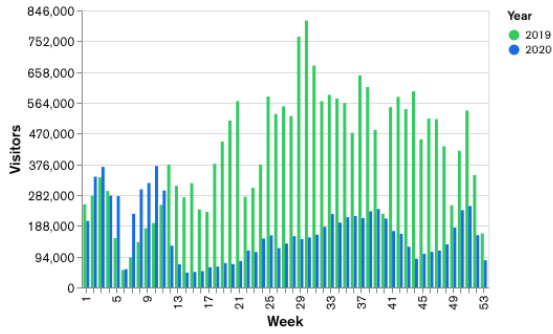

Galway Football Report

Week 13 and Week 14

Daily Visitors for Week 14

120,843

Daily Visitors for Week 13

115,326

Day of the Week for Week 13 and Week 14

Per Hour for Week 14

Location Comparison for Week 14

14 Days

Unique Visitors Week 14

43,857

Unique Visitor Week 13

43,412

2019 vs 2020 Weekly Footfall

2020 vs 2021 Weekly Footfall