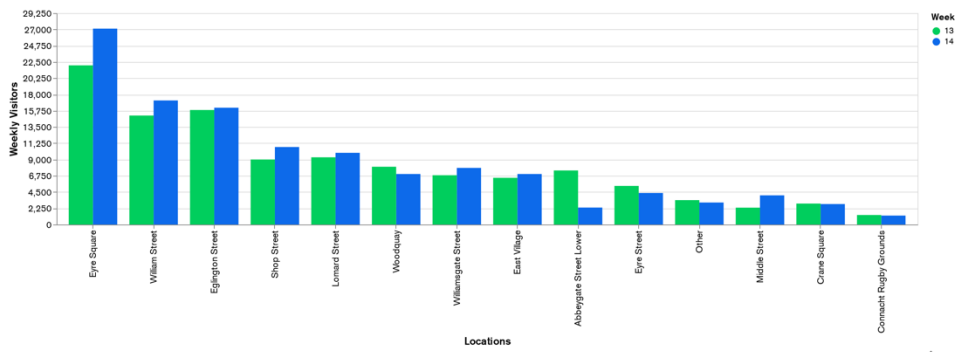

Galway Football Report

Week 13 and Week 14

Daily Visitors for Week 14

120,843

Daily Visitors for Week 13

115,326

Day of the Week for Week 13 and Week 14

Per Hour for Week 14

Location Comparison for Week 14

14 Days

Unique Visitors Week 14

43,857

Unique Visitor Week 13

43,412

2019 vs 2020 Weekly Footfall

2020 vs 2021 Weekly Footfall