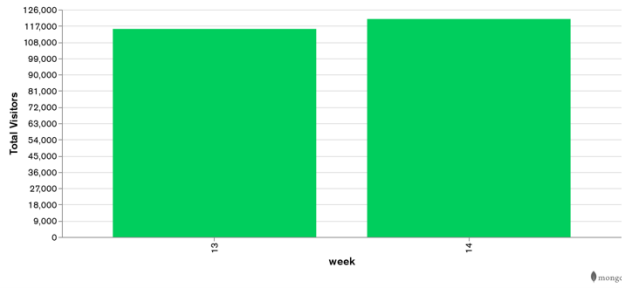

Galway Football Report

Week 13 and Week 14

Daily Visitors for Week 14

120,843

Daily Visitors for Week 13

115,326

Day of the Week for Week 13 and Week 14

Per Hour for Week 14

Location Comparison for Week 14

14 Days

Unique Visitors Week 14

43,857

Unique Visitor Week 13

43,412

2019 vs 2020 Weekly Footfall

2020 vs 2021 Weekly Footfall