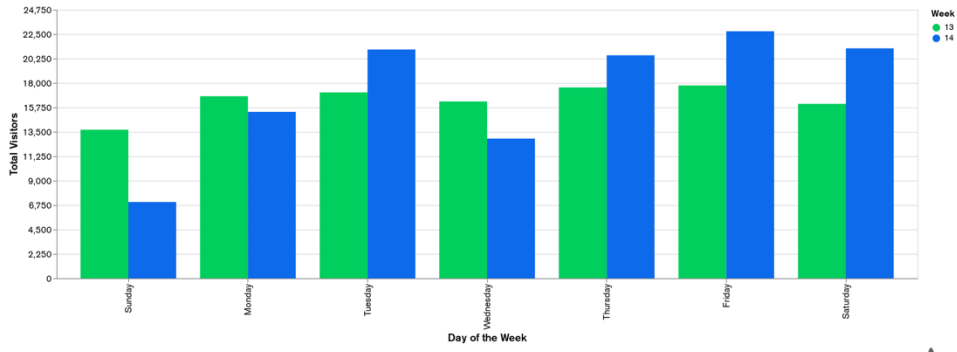

Galway Football Report

Week 13 and Week 14

Daily Visitors for Week 14

120,843

Daily Visitors for Week 13

115,326

Day of the Week for Week 13 and Week 14

Per Hour for Week 14

Location Comparison for Week 14

14 Days

Unique Visitors Week 14

43,857

Unique Visitor Week 13

43,412

2019 vs 2020 Weekly Footfall

2020 vs 2021 Weekly Footfall