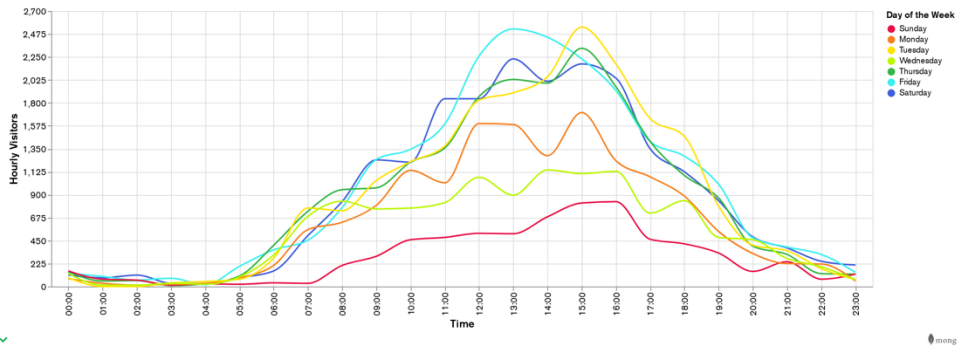

Galway Football Report

Week 13 and Week 14

Daily Visitors for Week 14

120,843

Daily Visitors for Week 13

115,326

Day of the Week for Week 13 and Week 14

Per Hour for Week 14

Location Comparison for Week 14

14 Days

Unique Visitors Week 14

43,857

Unique Visitor Week 13

43,412

2019 vs 2020 Weekly Footfall

2020 vs 2021 Weekly Footfall