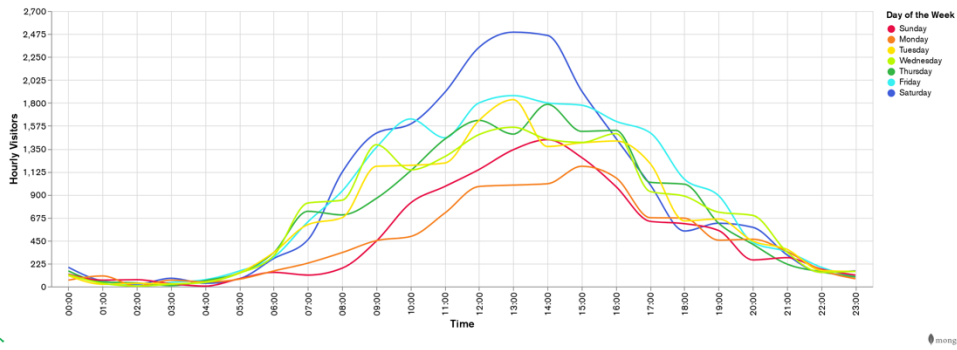

Galway Football Report

Week 14 and Week 15

Daily Visitors for Week 15

115,502

Daily Visitors for Week 14

120,843

Day of the Week for Week 14 and Week 15

Per Hour for Week 15

Location Comparison for Week 15

14 Days

Unique Visitors Week 15

40,374

Unique Visitor Week 14

43,857

2019 vs 2020 Weekly Footfall

2020 vs 2021 Weekly Footfall