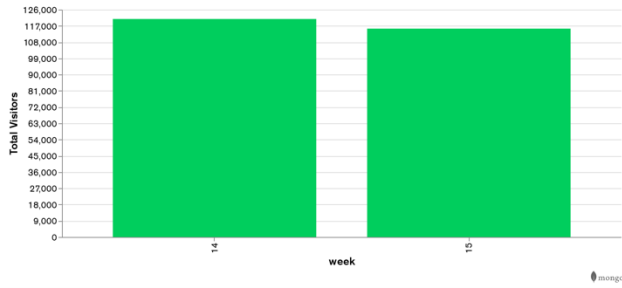

Galway Football Report

Week 14 and Week 15

Daily Visitors for Week 15

115,502

Daily Visitors for Week 14

120,843

Day of the Week for Week 14 and Week 15

Per Hour for Week 15

Location Comparison for Week 15

14 Days

Unique Visitors Week 15

40,374

Unique Visitor Week 14

43,857

2019 vs 2020 Weekly Footfall

2020 vs 2021 Weekly Footfall