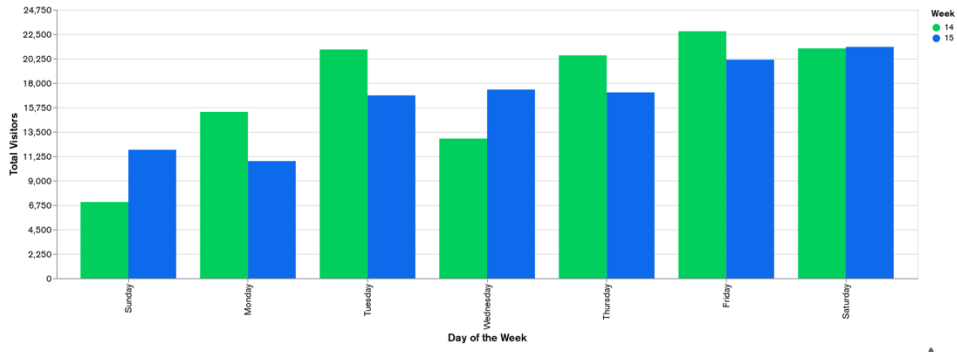

Galway Football Report

Week 14 and Week 15

Daily Visitors for Week 15

115,502

Daily Visitors for Week 14

120,843

Day of the Week for Week 14 and Week 15

Per Hour for Week 15

Location Comparison for Week 15

14 Days

Unique Visitors Week 15

40,374

Unique Visitor Week 14

43,857

2019 vs 2020 Weekly Footfall

2020 vs 2021 Weekly Footfall