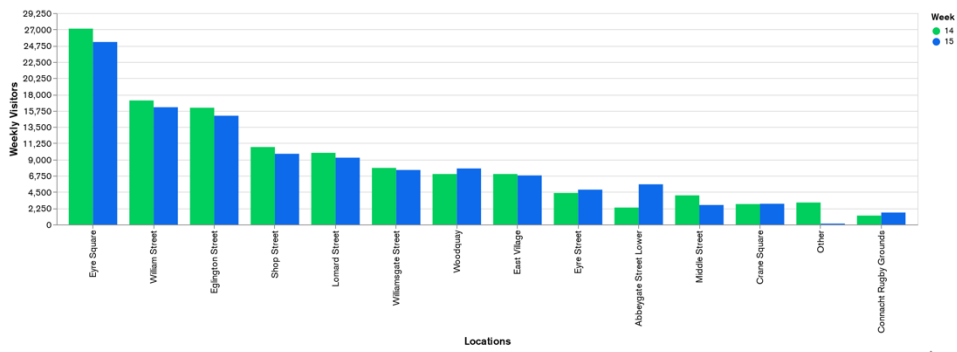

Galway Football Report

Week 14 and Week 15

Daily Visitors for Week 15

115,502

Daily Visitors for Week 14

120,843

Day of the Week for Week 14 and Week 15

Per Hour for Week 15

Location Comparison for Week 15

14 Days

Unique Visitors Week 15

40,374

Unique Visitor Week 14

43,857

2019 vs 2020 Weekly Footfall

2020 vs 2021 Weekly Footfall