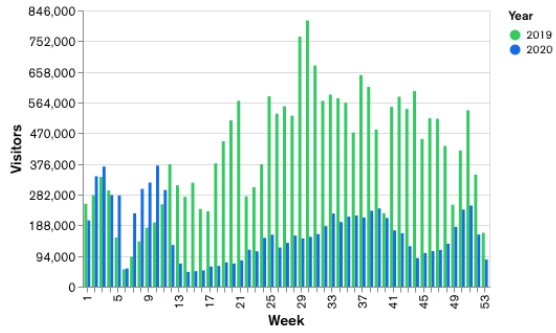

Galway Football Report

Week 14 and Week 15

Daily Visitors for Week 15

115,502

Daily Visitors for Week 14

120,843

Day of the Week for Week 14 and Week 15

Per Hour for Week 15

Location Comparison for Week 15

14 Days

Unique Visitors Week 15

40,374

Unique Visitor Week 14

43,857

2019 vs 2020 Weekly Footfall

2020 vs 2021 Weekly Footfall