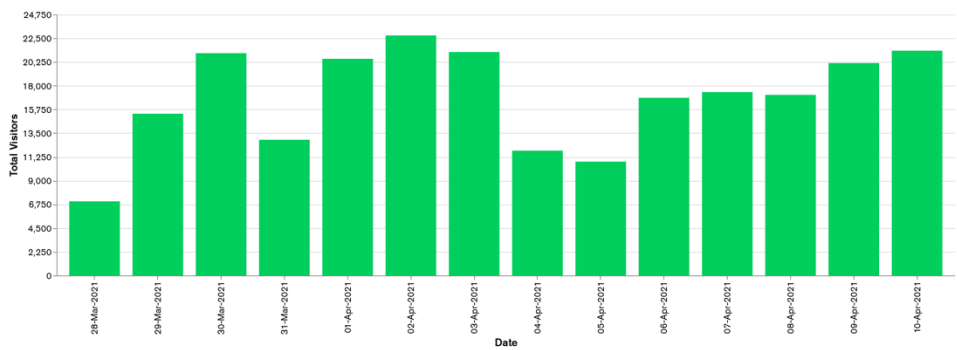

Galway Football Report

Week 14 and Week 15

Daily Visitors for Week 15

115,502

Daily Visitors for Week 14

120,843

Day of the Week for Week 14 and Week 15

Per Hour for Week 15

Location Comparison for Week 15

14 Days

Unique Visitors Week 15

40,374

Unique Visitor Week 14

43,857

2019 vs 2020 Weekly Footfall

2020 vs 2021 Weekly Footfall