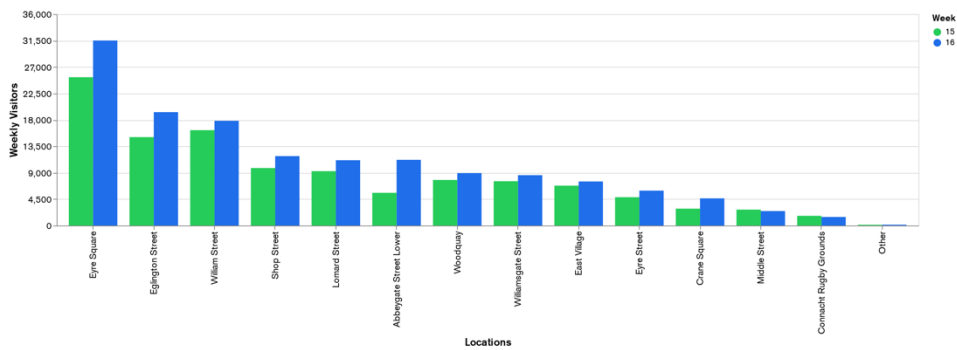

Galway Football Report

Week 15 and Week 16

Daily Visitors for Week 16

142,515

Daily Visitors for Week 15

115,502

Day of the Week for Week 15 and Week 16

Per Hour for Week 16

Location Comparison for Week 16

14 Days

Unique Visitors Week 16

49,140

Unique Visitor Week 15

40,374

2019 vs 2020 Weekly Footfall

2020 vs 2021 Weekly Footfall