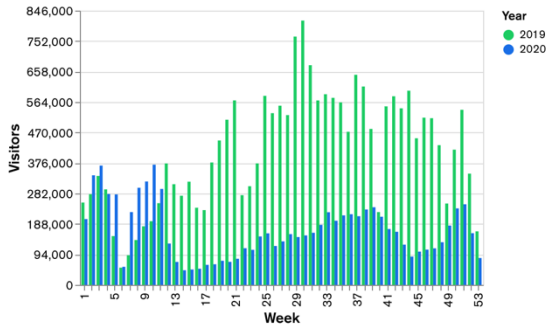

Galway Football Report

Week 15 and Week 16

Daily Visitors for Week 16

142,515

Daily Visitors for Week 15

115,502

Day of the Week for Week 15 and Week 16

Per Hour for Week 16

Location Comparison for Week 16

14 Days

Unique Visitors Week 16

49,140

Unique Visitor Week 15

40,374

2019 vs 2020 Weekly Footfall

2020 vs 2021 Weekly Footfall