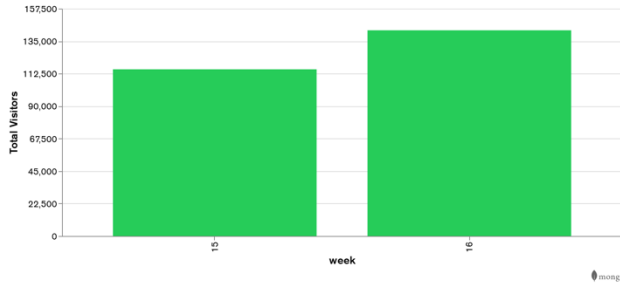

Galway Football Report

Week 15 and Week 16

Daily Visitors for Week 16

142,515

Daily Visitors for Week 15

115,502

Day of the Week for Week 15 and Week 16

Per Hour for Week 16

Location Comparison for Week 16

14 Days

Unique Visitors Week 16

49,140

Unique Visitor Week 15

40,374

2019 vs 2020 Weekly Footfall

2020 vs 2021 Weekly Footfall