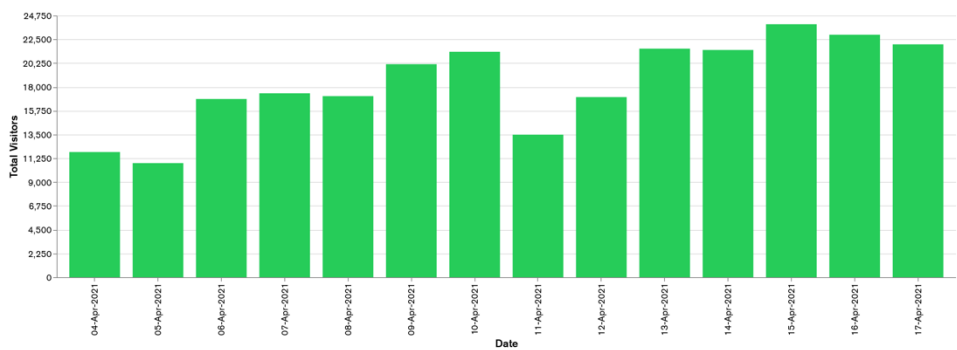

Galway Football Report

Week 15 and Week 16

Daily Visitors for Week 16

142,515

Daily Visitors for Week 15

115,502

Day of the Week for Week 15 and Week 16

Per Hour for Week 16

Location Comparison for Week 16

14 Days

Unique Visitors Week 16

49,140

Unique Visitor Week 15

40,374

2019 vs 2020 Weekly Footfall

2020 vs 2021 Weekly Footfall