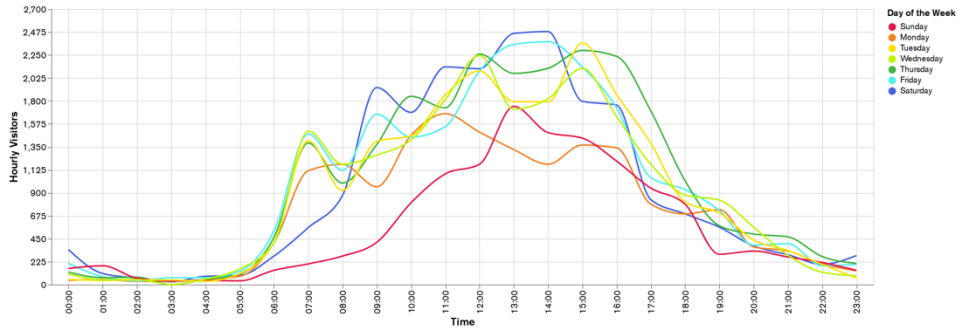

Galway Football Report

Week 15 and Week 16

Daily Visitors for Week 16

142,515

Daily Visitors for Week 15

115,502

Day of the Week for Week 15 and Week 16

Per Hour for Week 16

Location Comparison for Week 16

14 Days

Unique Visitors Week 16

49,140

Unique Visitor Week 15

40,374

2019 vs 2020 Weekly Footfall

2020 vs 2021 Weekly Footfall