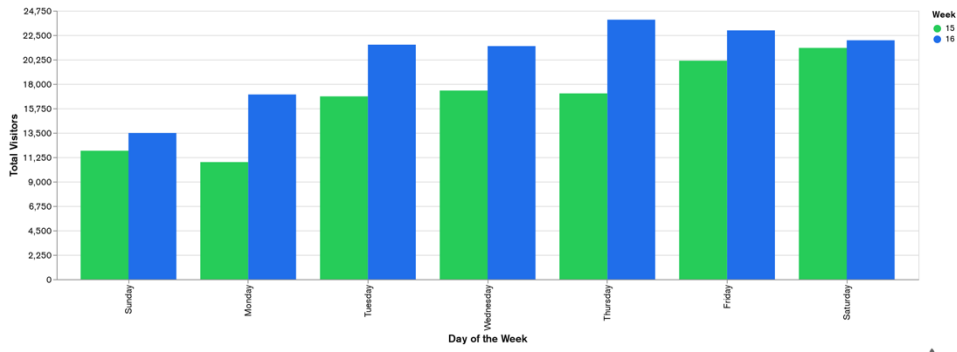

Galway Football Report

Week 15 and Week 16

Daily Visitors for Week 16

142,515

Daily Visitors for Week 15

115,502

Day of the Week for Week 15 and Week 16

Per Hour for Week 16

Location Comparison for Week 16

14 Days

Unique Visitors Week 16

49,140

Unique Visitor Week 15

40,374

2019 vs 2020 Weekly Footfall

2020 vs 2021 Weekly Footfall