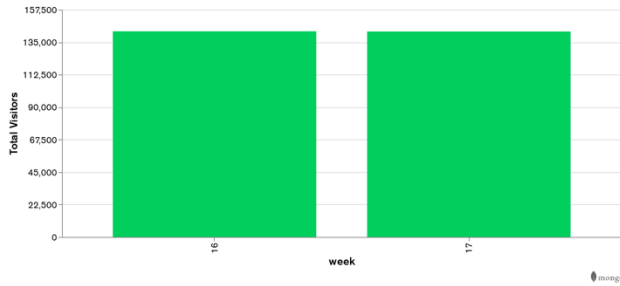

## Week 16 and Week 17

Daily Visitors for Week 17

142,358

Daily Visitors for Week 16

142,515

### Day of the Week for Week 16 and Week 17