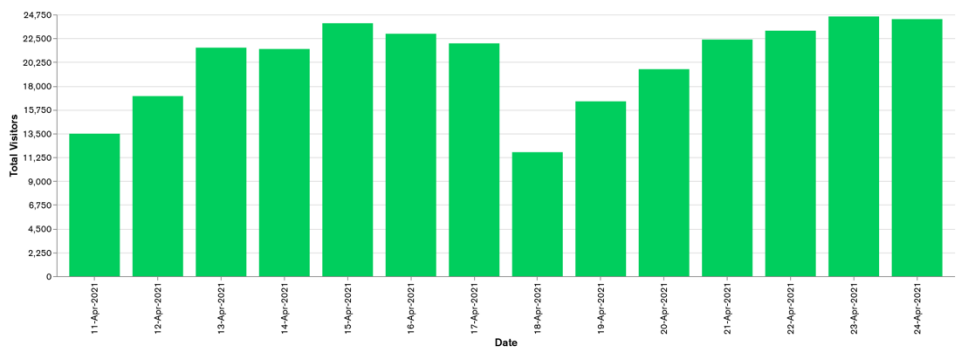

Galway Football Report

Week 16 and Week 17

142,358

142,515

Day of the Week for Week 16 and Week 17

Per Hour for Week 17

Location Comparison for Week 17

14 Days