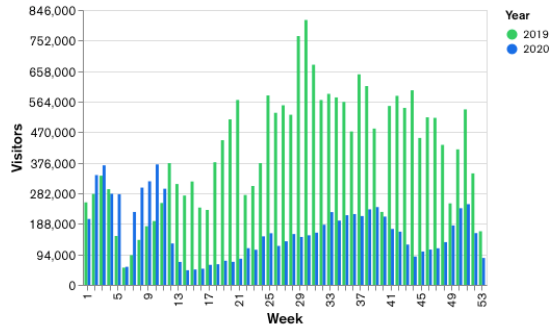

Unique Visitors Week 17

50,360

Unique Visitor Week 16

49,140

2019 vs 2020 Weekly Footfall