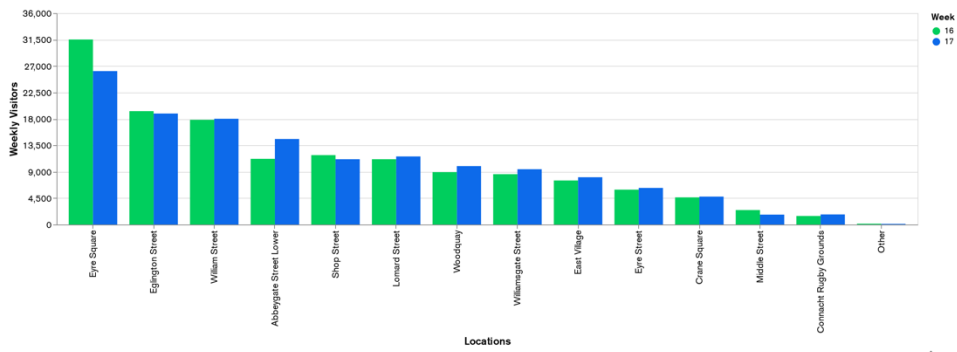

Location Comparison for Week 17