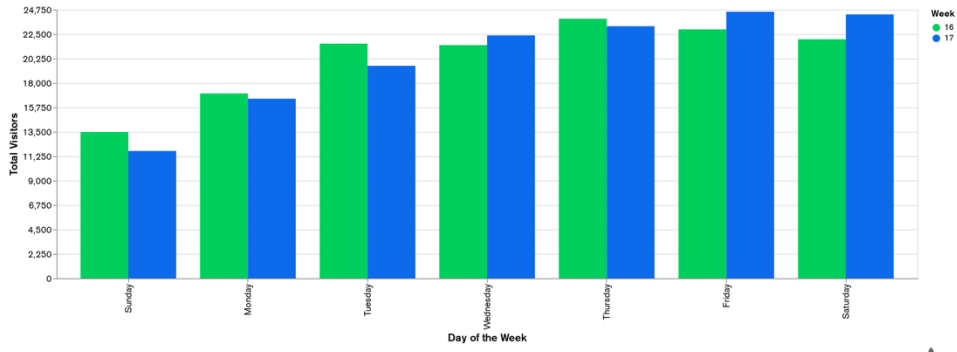

## Week 16 and Week 17

Daily Visitors for Week 17

142,358

Daily Visitors for Week 16

142,515

### Day of the Week for Week 16 and Week 17