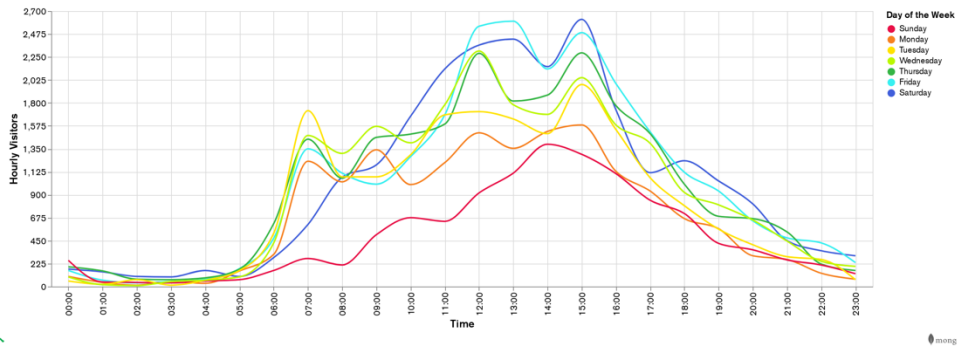

Per Hour for Week 17