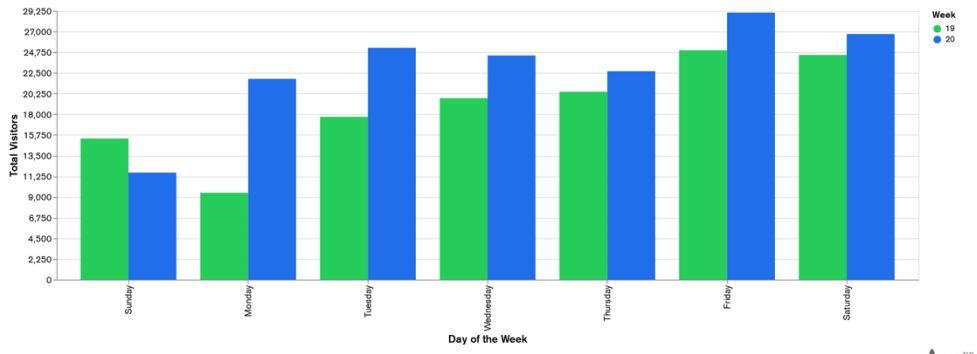

## Week 19 and Week 20

Daily Visitors for Week 20

161,640

Daily Visitors for Week 19

132,210

### Day of the Week for Week 19 and Week 20