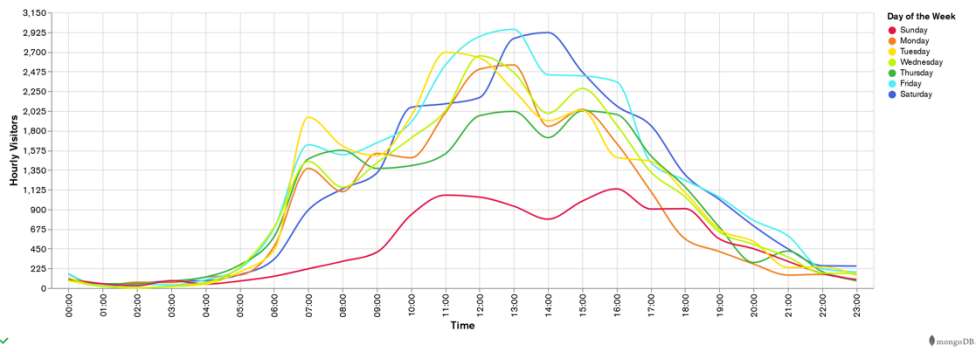

Per Hour for Week 20