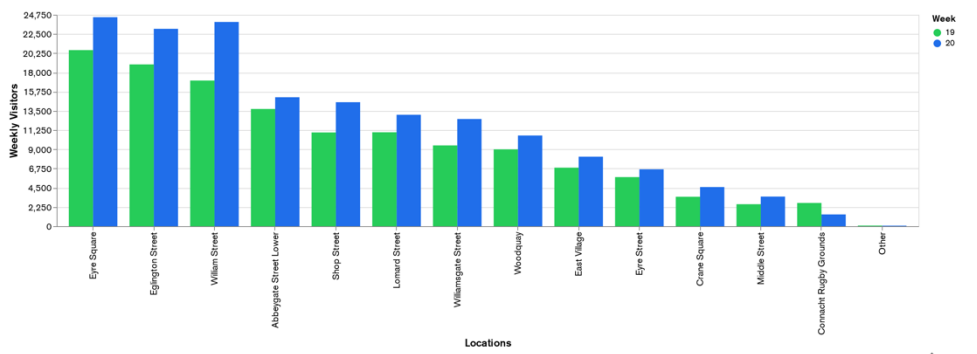

Location Comparison for Week 20