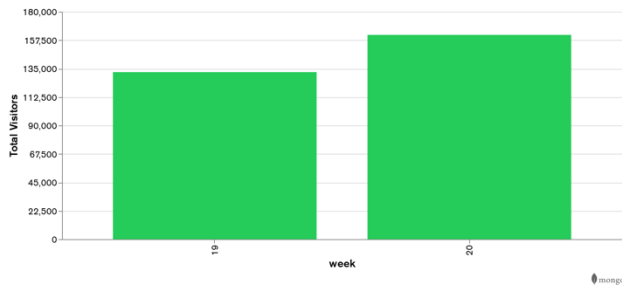

## Week 19 and Week 20

Daily Visitors for Week 20

161,640

Daily Visitors for Week 19

132,210