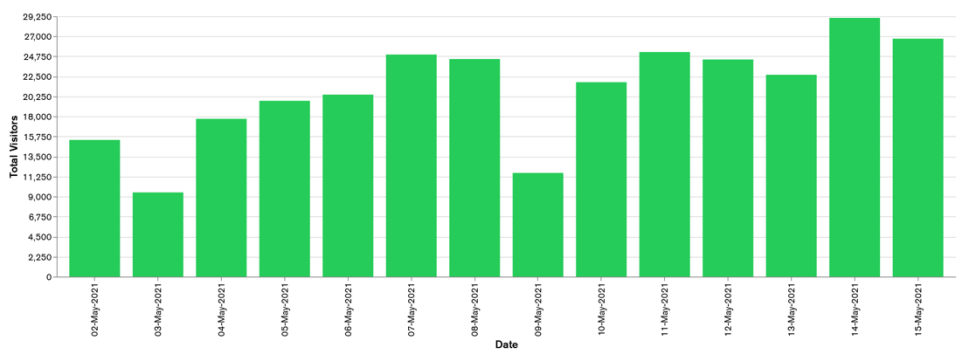

Galway Football Report

Week 19 and Week 20

161,640

132,210

Day of the Week for Week 19 and Week 20

Per Hour for Week 20

Location Comparison for Week 20

14 Days