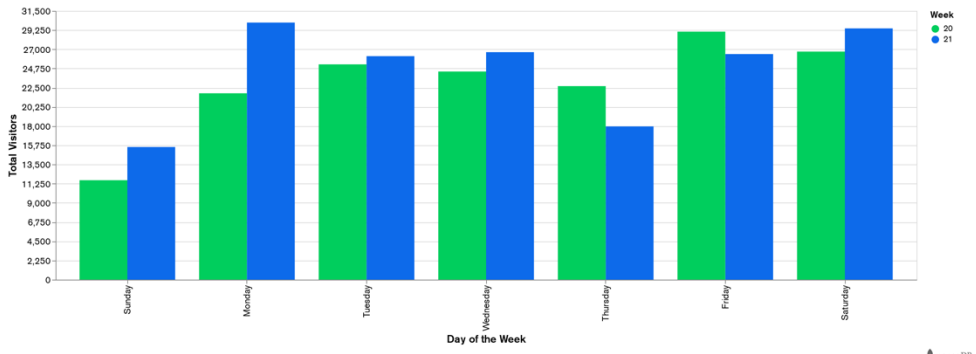

Galway Football Report

Week 20 and Week 21

Daily Visitors for Week 21

172,413

Daily Visitors for Week 20

161,640

Day of the Week for Week 20 and Week 21

Per Hour for Week 21

Location Comparison for Week 21

14 Days

Unique Visitors Week 21

59,868

Unique Visitor Week 20

55,337

2019 vs 2020 Weekly Footfall

2020 vs 2021 Weekly Footfall