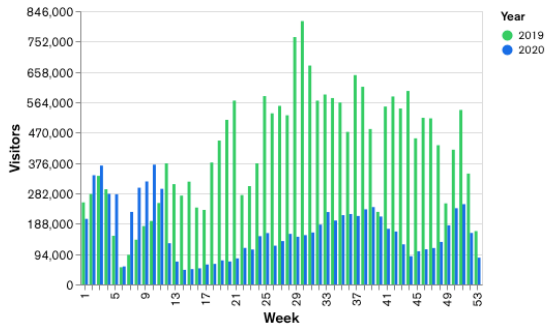

Galway Football Report

Week 20 and Week 21

Daily Visitors for Week 21

172,413

Daily Visitors for Week 20

161,640

Day of the Week for Week 20 and Week 21

Per Hour for Week 21

Location Comparison for Week 21

14 Days

Unique Visitors Week 21

59,868

Unique Visitor Week 20

55,337

2019 vs 2020 Weekly Footfall

2020 vs 2021 Weekly Footfall