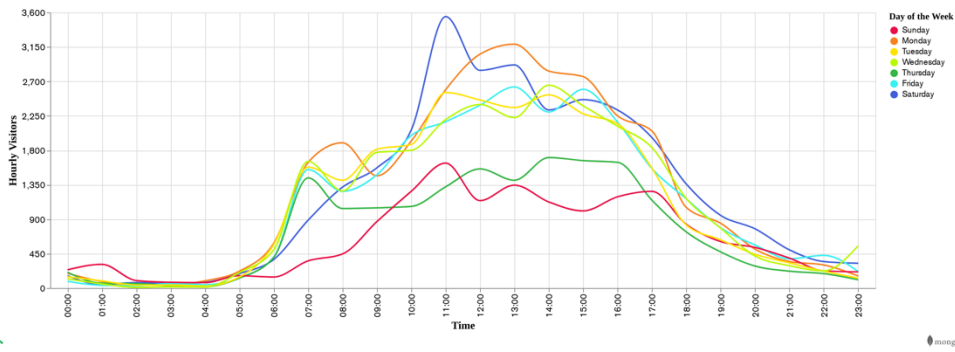

Galway Football Report

Week 20 and Week 21

Daily Visitors for Week 21

172,413

Daily Visitors for Week 20

161,640

Day of the Week for Week 20 and Week 21

Per Hour for Week 21

Location Comparison for Week 21

14 Days

Unique Visitors Week 21

59,868

Unique Visitor Week 20

55,337

2019 vs 2020 Weekly Footfall

2020 vs 2021 Weekly Footfall