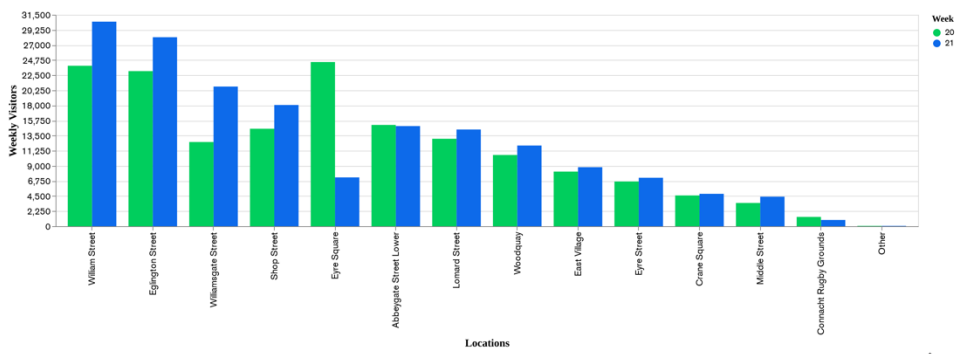

Galway Football Report

Week 20 and Week 21

Daily Visitors for Week 21

172,413

Daily Visitors for Week 20

161,640

Day of the Week for Week 20 and Week 21

Per Hour for Week 21

Location Comparison for Week 21

14 Days

Unique Visitors Week 21

59,868

Unique Visitor Week 20

55,337

2019 vs 2020 Weekly Footfall

2020 vs 2021 Weekly Footfall