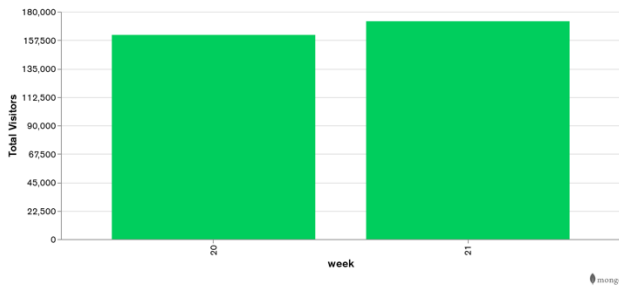

Galway Football Report

Week 20 and Week 21

Daily Visitors for Week 21

172,413

Daily Visitors for Week 20

161,640

Day of the Week for Week 20 and Week 21

Per Hour for Week 21

Location Comparison for Week 21

14 Days

Unique Visitors Week 21

59,868

Unique Visitor Week 20

55,337

2019 vs 2020 Weekly Footfall

2020 vs 2021 Weekly Footfall