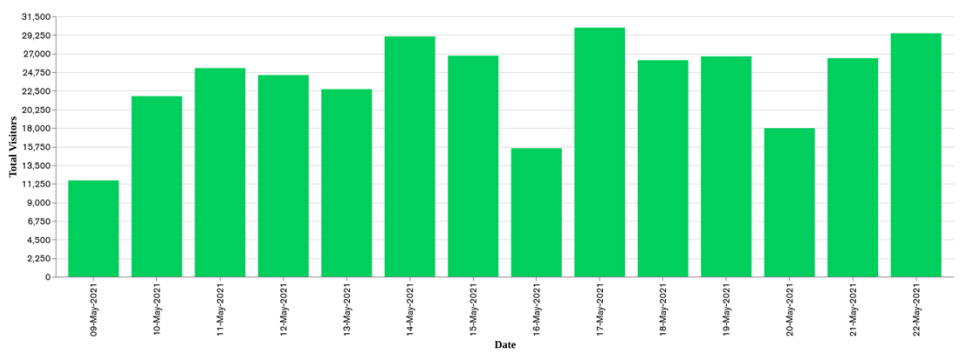

Galway Football Report

Week 20 and Week 21

Daily Visitors for Week 21

172,413

Daily Visitors for Week 20

161,640

Day of the Week for Week 20 and Week 21

Per Hour for Week 21

Location Comparison for Week 21

14 Days

Unique Visitors Week 21

59,868

Unique Visitor Week 20

55,337

2019 vs 2020 Weekly Footfall

2020 vs 2021 Weekly Footfall