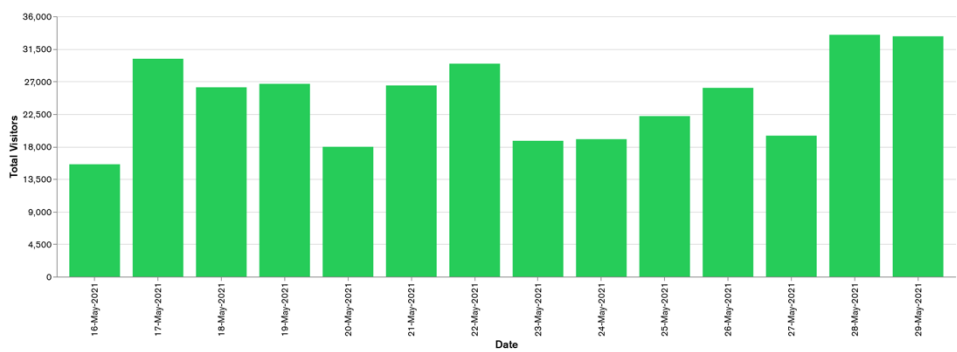

Galway Football Report

Week 21 and Week 22

172,337

172,413

Day of the Week for Week 21 and Week 22

Per Hour for Week 22

Location Comparison for Week 22

14 Days