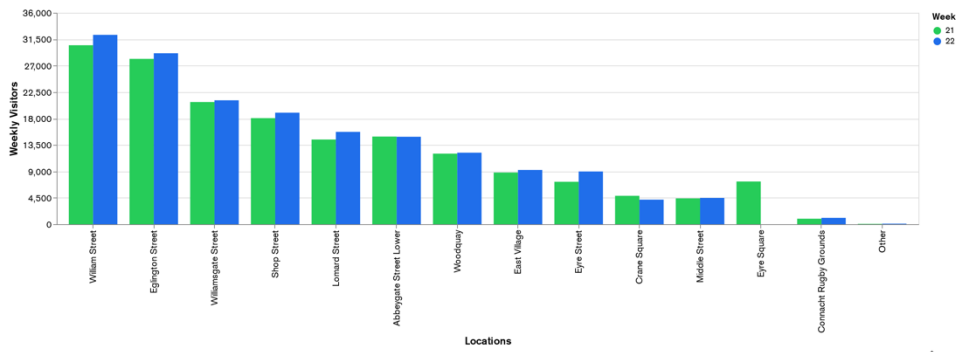

Location Comparison for Week 22