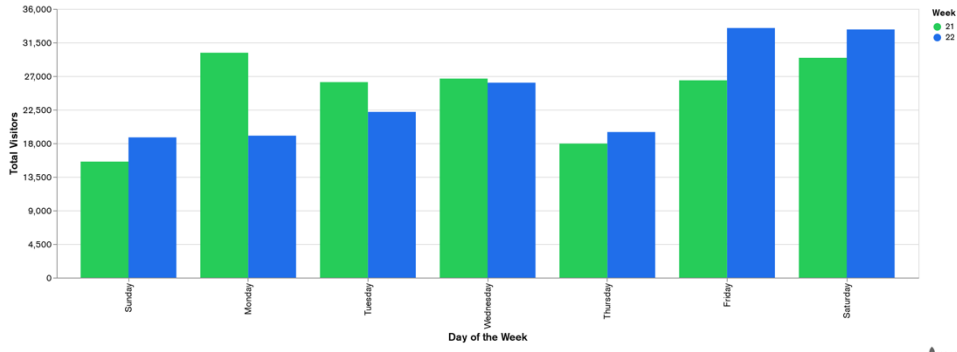

## Week 21 and Week 22

Daily Visitors for Week 22

172,337

Daily Visitors for Week 21

172,413

### Day of the Week for Week 21 and Week 22