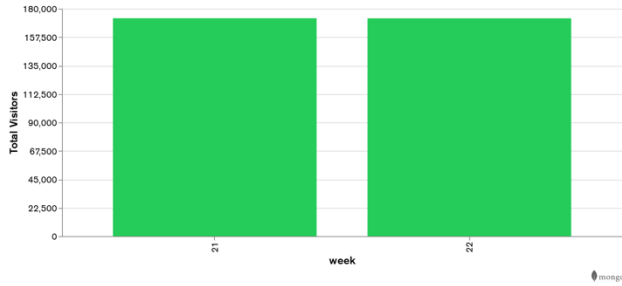

## Week 21 and Week 22

Daily Visitors for Week 22

172,337

Daily Visitors for Week 21

172,413