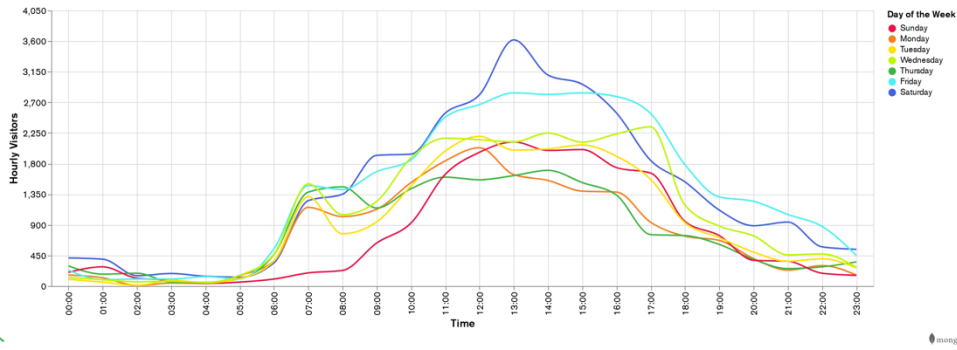

Per Hour for Week 22