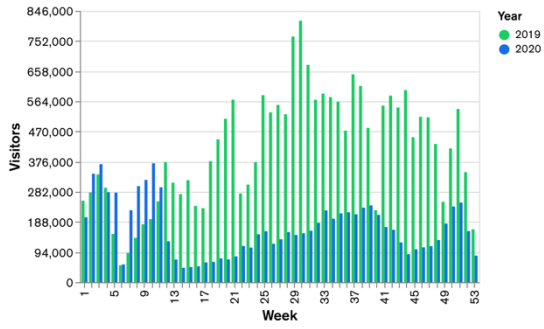

### Location Comparison for Week 22

### 14 Days

Unique Visitors Week 22

60,863

Unique Visitor Week 21

59,868

2019 vs 2020 Weekly Footfall

2020 vs 2021 Weekly Footfall