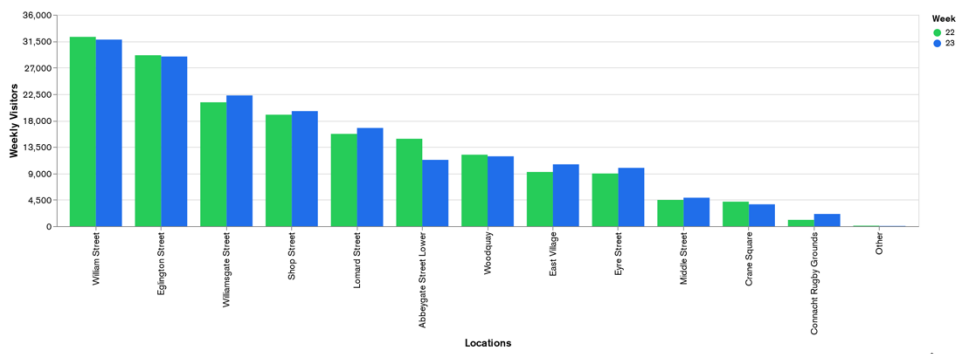

Galway Football Report

Week 22 and Week 23

Daily Visitors for Week 23

173,745

Daily Visitors for Week 22

172,337

Day of the Week for Week 22 and Week 23

Per Hour for Week 23

Location Comparison for Week 23

14 Days

Unique Visitors Week 23

62,789

Unique Visitor Week 22

60,863

2019 vs 2020 Weekly Footfall

2020 vs 2021 Weekly Footfall