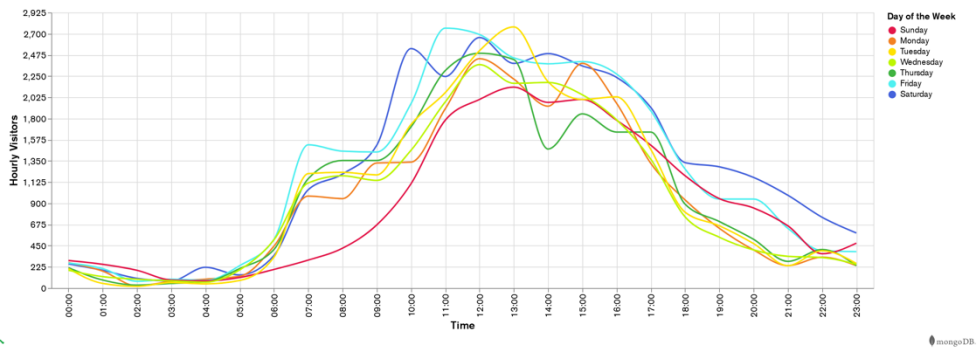

Galway Football Report

Week 22 and Week 23

Daily Visitors for Week 23

173,745

Daily Visitors for Week 22

172,337

Day of the Week for Week 22 and Week 23

Per Hour for Week 23

Location Comparison for Week 23

14 Days

Unique Visitors Week 23

62,789

Unique Visitor Week 22

60,863

2019 vs 2020 Weekly Footfall

2020 vs 2021 Weekly Footfall