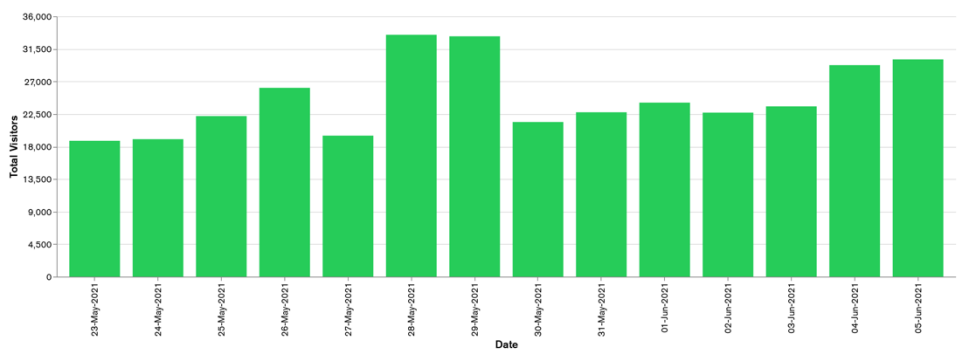

Galway Football Report

Week 22 and Week 23

Daily Visitors for Week 23

173,745

Daily Visitors for Week 22

172,337

Day of the Week for Week 22 and Week 23

Per Hour for Week 23

Location Comparison for Week 23

14 Days

Unique Visitors Week 23

62,789

Unique Visitor Week 22

60,863

2019 vs 2020 Weekly Footfall

2020 vs 2021 Weekly Footfall