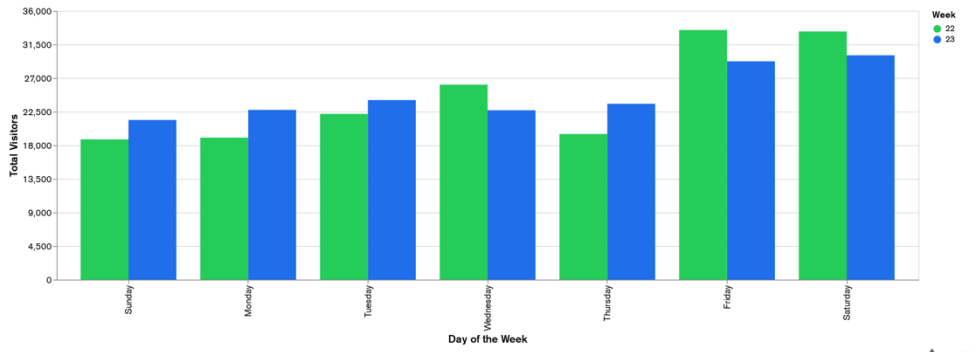

Galway Football Report

Week 22 and Week 23

Daily Visitors for Week 23

173,745

Daily Visitors for Week 22

172,337

Day of the Week for Week 22 and Week 23

Per Hour for Week 23

Location Comparison for Week 23

14 Days

Unique Visitors Week 23

62,789

Unique Visitor Week 22

60,863

2019 vs 2020 Weekly Footfall

2020 vs 2021 Weekly Footfall