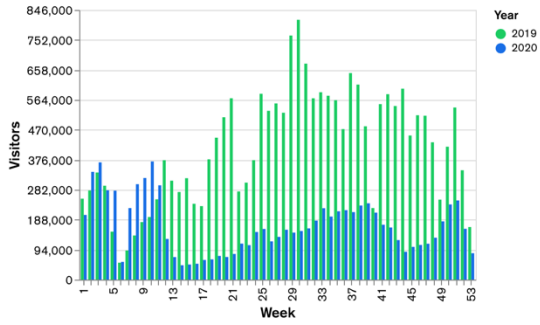

Galway Football Report

Week 22 and Week 23

Daily Visitors for Week 23

173,745

Daily Visitors for Week 22

172,337

Day of the Week for Week 22 and Week 23

Per Hour for Week 23

Location Comparison for Week 23

14 Days

Unique Visitors Week 23

62,789

Unique Visitor Week 22

60,863

2019 vs 2020 Weekly Footfall

2020 vs 2021 Weekly Footfall