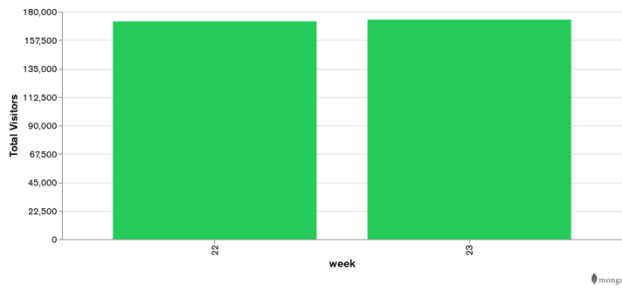

Galway Football Report

Week 22 and Week 23

Daily Visitors for Week 23

173,745

Daily Visitors for Week 22

172,337

Day of the Week for Week 22 and Week 23

Per Hour for Week 23

Location Comparison for Week 23

14 Days

Unique Visitors Week 23

62,789

Unique Visitor Week 22

60,863

2019 vs 2020 Weekly Footfall

2020 vs 2021 Weekly Footfall