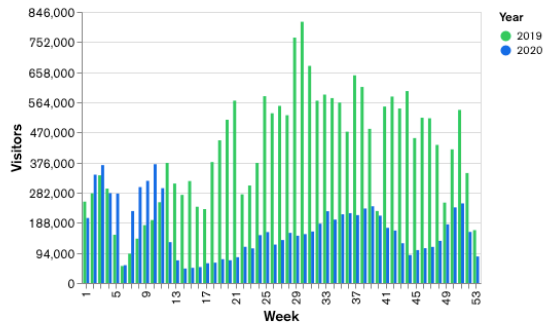

Galway Football Report

Week 23 and Week 24

Daily Visitors for Week 24

177,165

Daily Visitors for Week 23

173,745

Day of the Week for Week 23 and Week 24

Per Hour for Week 24

Location Comparison for Week 24

14 Days

Unique Visitors Week 24

63,495

Unique Visitor Week 23

62,789

2019 vs 2020 Weekly Footfall

2020 vs 2021 Weekly Footfall