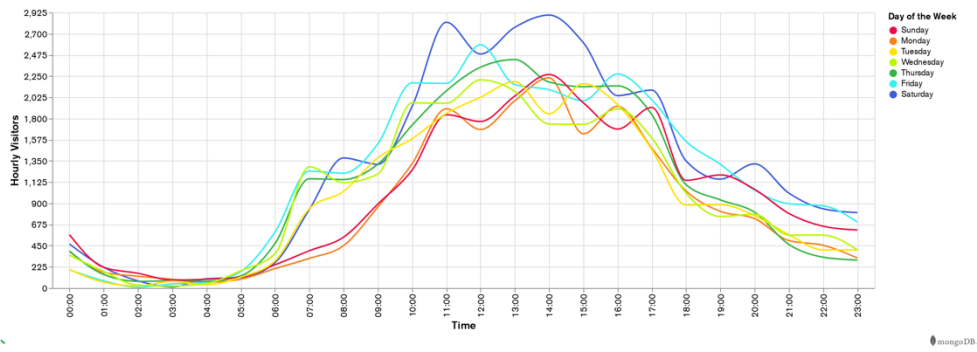

Galway Football Report

Week 23 and Week 24

Daily Visitors for Week 24

177,165

Daily Visitors for Week 23

173,745

Day of the Week for Week 23 and Week 24

Per Hour for Week 24

Location Comparison for Week 24

14 Days

Unique Visitors Week 24

63,495

Unique Visitor Week 23

62,789

2019 vs 2020 Weekly Footfall

2020 vs 2021 Weekly Footfall