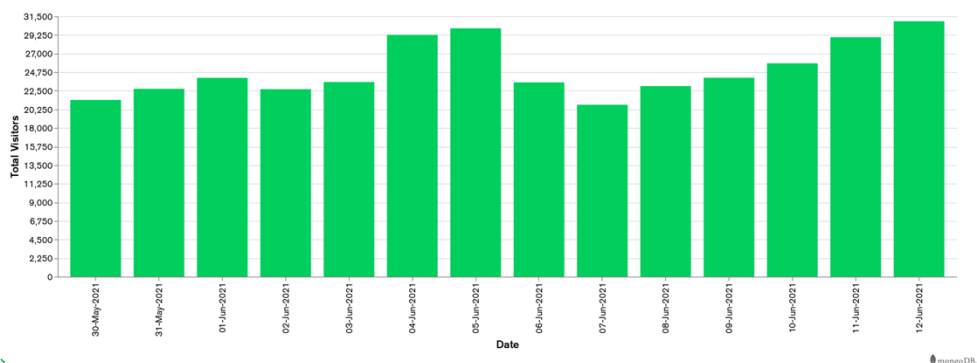

Galway Football Report

Week 23 and Week 24

Daily Visitors for Week 24

177,165

Daily Visitors for Week 23

173,745

Day of the Week for Week 23 and Week 24

Per Hour for Week 24

Location Comparison for Week 24

14 Days

Unique Visitors Week 24

63,495

Unique Visitor Week 23

62,789

2019 vs 2020 Weekly Footfall

2020 vs 2021 Weekly Footfall