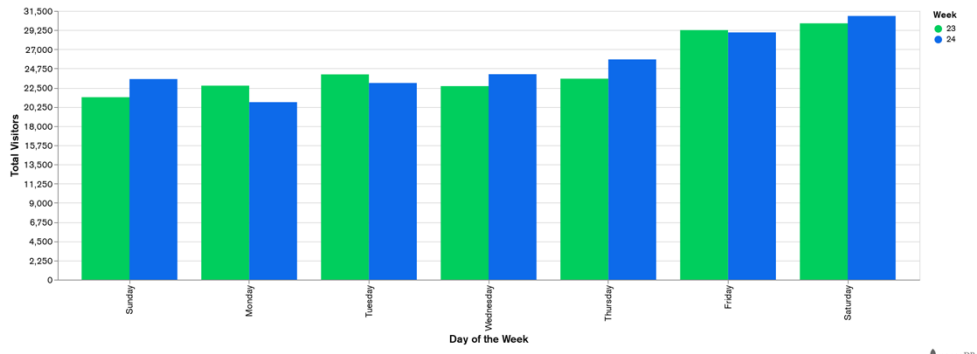

Galway Football Report

Week 23 and Week 24

Daily Visitors for Week 24

177,165

Daily Visitors for Week 23

173,745

Day of the Week for Week 23 and Week 24

Per Hour for Week 24

Location Comparison for Week 24

14 Days

Unique Visitors Week 24

63,495

Unique Visitor Week 23

62,789

2019 vs 2020 Weekly Footfall

2020 vs 2021 Weekly Footfall