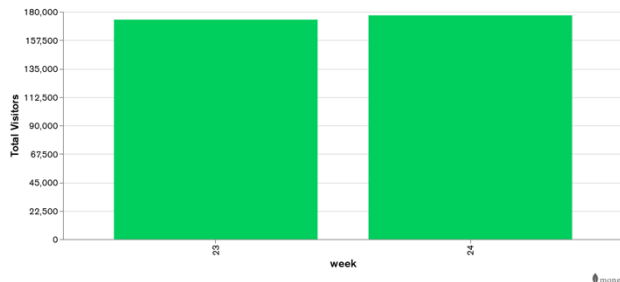

Galway Football Report

Week 23 and Week 24

Daily Visitors for Week 24

177,165

Daily Visitors for Week 23

173,745

Day of the Week for Week 23 and Week 24

Per Hour for Week 24

Location Comparison for Week 24

14 Days

Unique Visitors Week 24

63,495

Unique Visitor Week 23

62,789

2019 vs 2020 Weekly Footfall

2020 vs 2021 Weekly Footfall