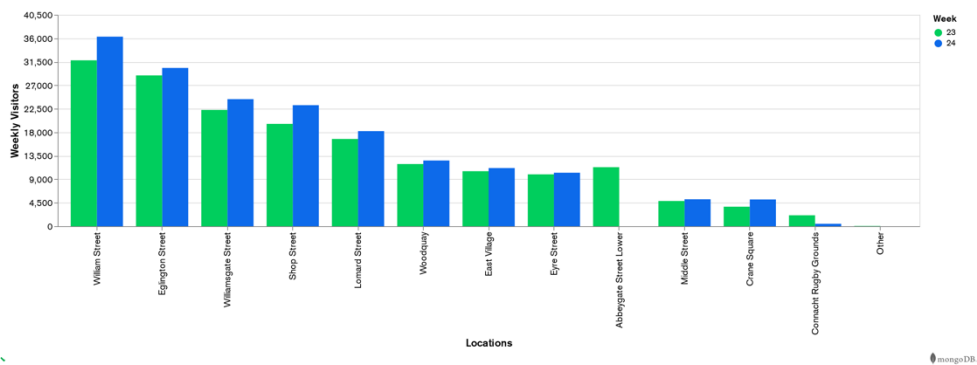

Galway Football Report

Week 23 and Week 24

Daily Visitors for Week 24

177,165

Daily Visitors for Week 23

173,745

Day of the Week for Week 23 and Week 24

Per Hour for Week 24

Location Comparison for Week 24

14 Days

Unique Visitors Week 24

63,495

Unique Visitor Week 23

62,789

2019 vs 2020 Weekly Footfall

2020 vs 2021 Weekly Footfall