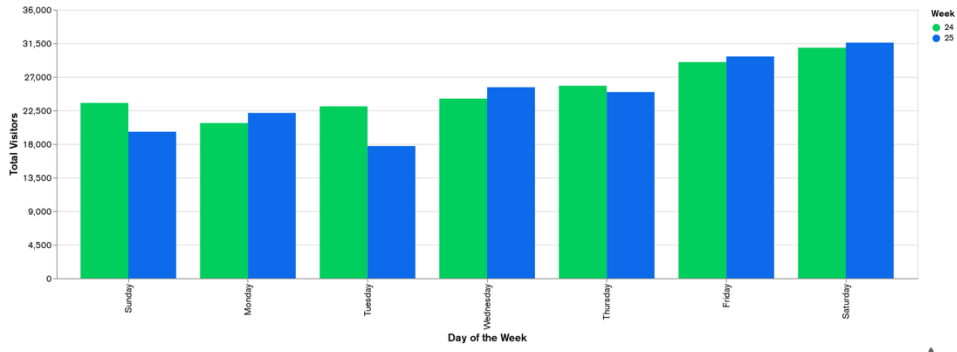

Galway Football Report

Week 24 and Week 25

Daily Visitors for Week 25

171,428

Daily Visitors for Week 24

177,165

Day of the Week for Week 24 and Week 25

Per Hour for Week 25

Location Comparison for Week 25

14 Days

Unique Visitors Week 24

63,495

Unique Visitor Week 23

62,789

2019 vs 2020 Weekly Footfall

2020 vs 2021 Weekly Footfall