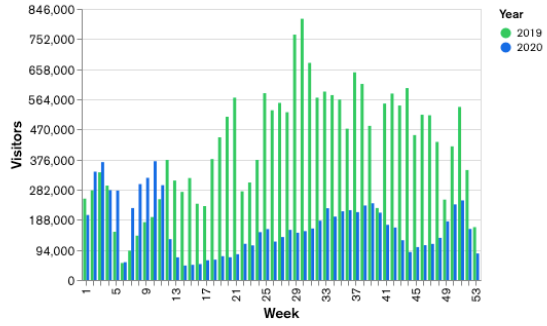

Galway Football Report

Week 24 and Week 25

Daily Visitors for Week 25

171,428

Daily Visitors for Week 24

177,165

Day of the Week for Week 24 and Week 25

Per Hour for Week 25

Location Comparison for Week 25

14 Days

Unique Visitors Week 24

63,495

Unique Visitor Week 23

62,789

2019 vs 2020 Weekly Footfall

2020 vs 2021 Weekly Footfall