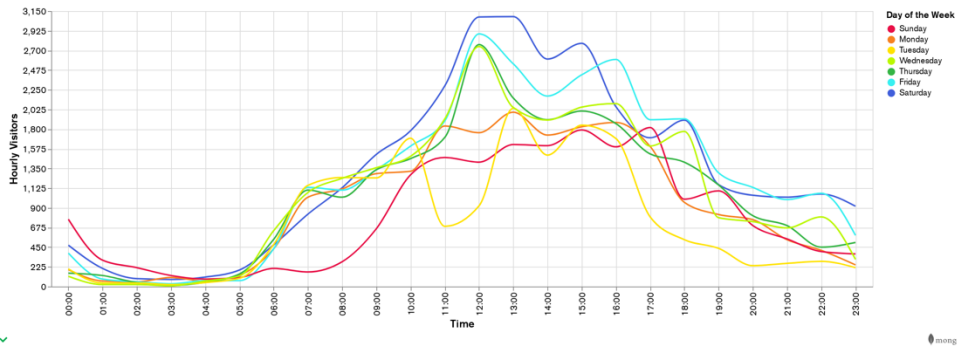

Galway Football Report

Week 24 and Week 25

Daily Visitors for Week 25

171,428

Daily Visitors for Week 24

177,165

Day of the Week for Week 24 and Week 25

Per Hour for Week 25

Location Comparison for Week 25

14 Days

Unique Visitors Week 24

63,495

Unique Visitor Week 23

62,789

2019 vs 2020 Weekly Footfall

2020 vs 2021 Weekly Footfall