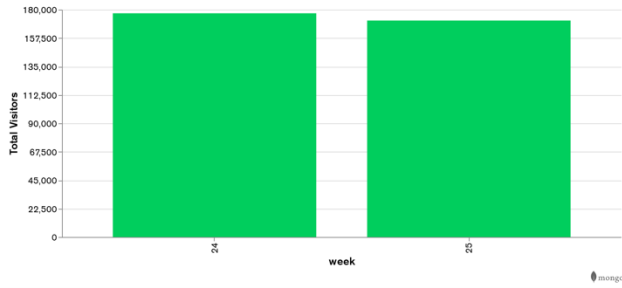

Galway Football Report

Week 24 and Week 25

Daily Visitors for Week 25

171,428

Daily Visitors for Week 24

177,165

Day of the Week for Week 24 and Week 25

Per Hour for Week 25

Location Comparison for Week 25

14 Days

Unique Visitors Week 24

63,495

Unique Visitor Week 23

62,789

2019 vs 2020 Weekly Footfall

2020 vs 2021 Weekly Footfall