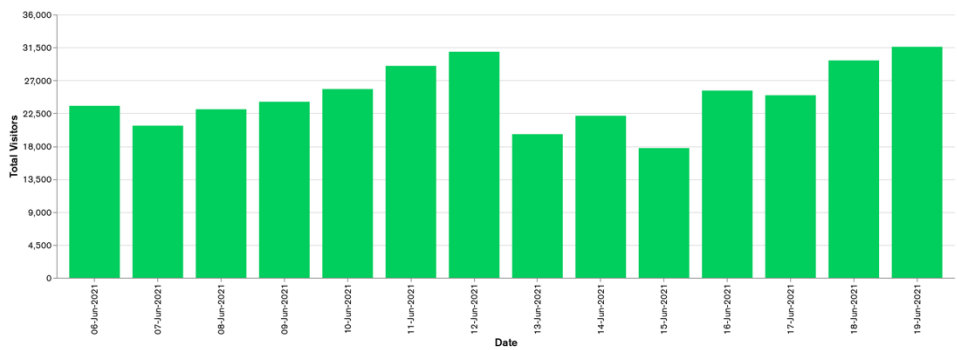

Galway Football Report

Week 24 and Week 25

Daily Visitors for Week 25

171,428

Daily Visitors for Week 24

177,165

Day of the Week for Week 24 and Week 25

Per Hour for Week 25

Location Comparison for Week 25

14 Days

Unique Visitors Week 24

63,495

Unique Visitor Week 23

62,789

2019 vs 2020 Weekly Footfall

2020 vs 2021 Weekly Footfall