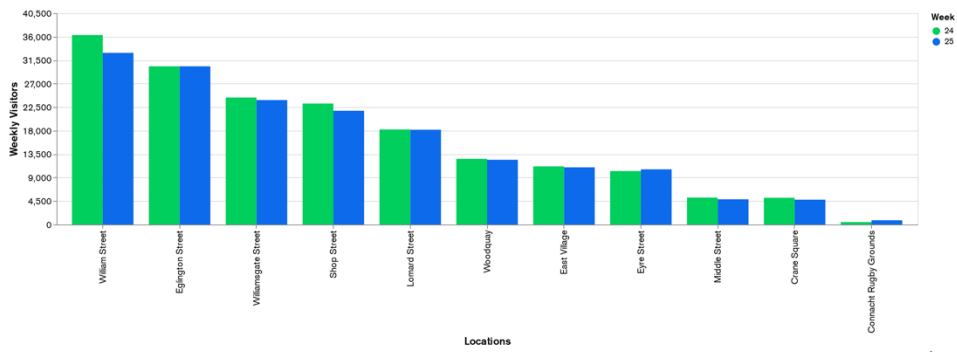

Galway Football Report

Week 24 and Week 25

Daily Visitors for Week 25

171,428

Daily Visitors for Week 24

177,165

Day of the Week for Week 24 and Week 25

Per Hour for Week 25

Location Comparison for Week 25

14 Days

Unique Visitors Week 24

63,495

Unique Visitor Week 23

62,789

2019 vs 2020 Weekly Footfall

2020 vs 2021 Weekly Footfall