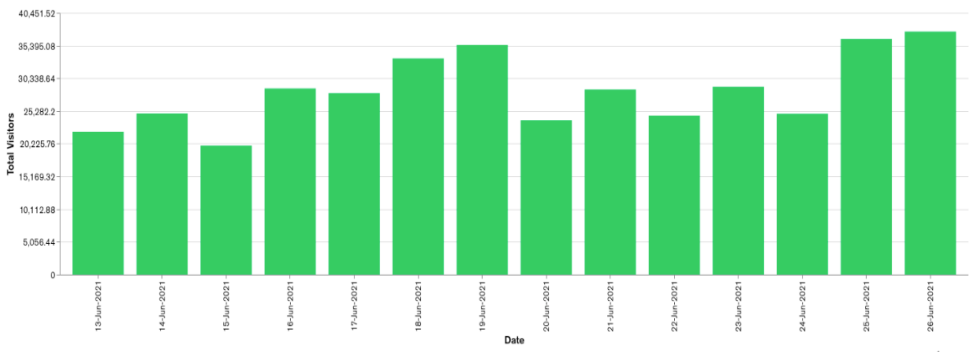

Galway Football Report

Week 25 and Week 26

Daily Visitors for Week 26

204,887

Daily Visitors for Week 25

192,625

Day of the Week for Week 25 and Week 26

Per Hour for Week 26

Location Comparison for Week 26

14 Days

Unique Visitors Week 26

71,499

Unique Visitor Week 25

70,452

2019 vs 2020 Weekly Footfall

2020 vs 2021 Weekly Footfall