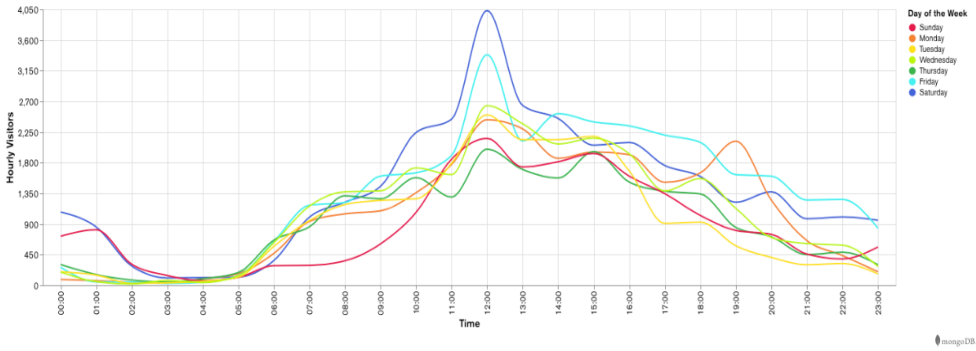

Galway Football Report

Week 25 and Week 26

Daily Visitors for Week 26

204,887

Daily Visitors for Week 25

192,625

Day of the Week for Week 25 and Week 26

Per Hour for Week 26

Location Comparison for Week 26

14 Days

Unique Visitors Week 26

71,499

Unique Visitor Week 25

70,452

2019 vs 2020 Weekly Footfall

2020 vs 2021 Weekly Footfall