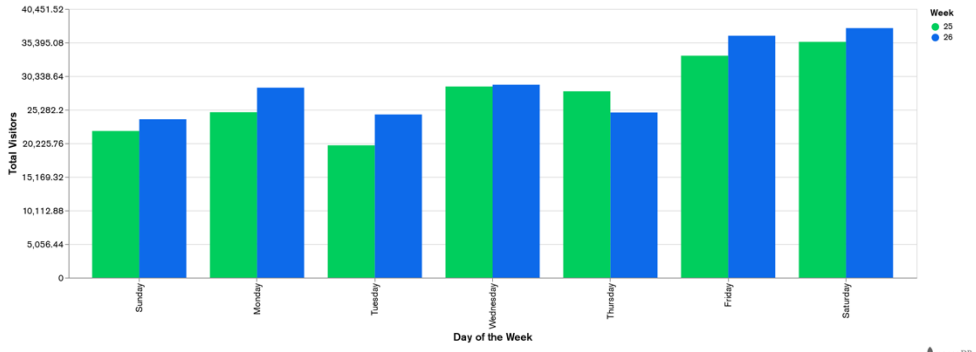

Galway Football Report

Week 25 and Week 26

Daily Visitors for Week 26

204,887

Daily Visitors for Week 25

192,625

Day of the Week for Week 25 and Week 26

Per Hour for Week 26

Location Comparison for Week 26

14 Days

Unique Visitors Week 26

71,499

Unique Visitor Week 25

70,452

2019 vs 2020 Weekly Footfall

2020 vs 2021 Weekly Footfall