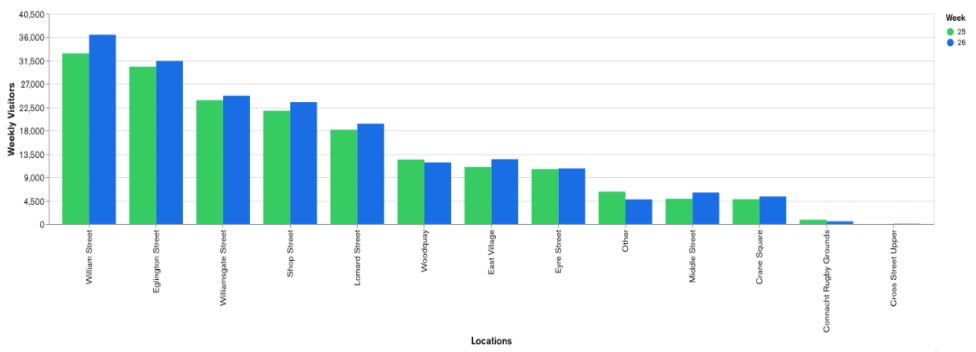

Galway Football Report

Week 25 and Week 26

Daily Visitors for Week 26

204,887

Daily Visitors for Week 25

192,625

Day of the Week for Week 25 and Week 26

Per Hour for Week 26

Location Comparison for Week 26

14 Days

Unique Visitors Week 26

71,499

Unique Visitor Week 25

70,452

2019 vs 2020 Weekly Footfall

2020 vs 2021 Weekly Footfall