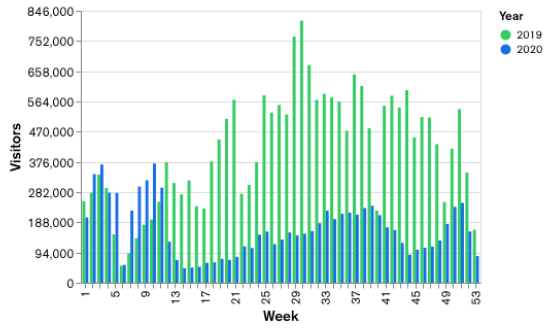

Galway Football Report

Week 25 and Week 26

Daily Visitors for Week 26

204,887

Daily Visitors for Week 25

192,625

Day of the Week for Week 25 and Week 26

Per Hour for Week 26

Location Comparison for Week 26

14 Days

Unique Visitors Week 26

71,499

Unique Visitor Week 25

70,452

2019 vs 2020 Weekly Footfall

2020 vs 2021 Weekly Footfall