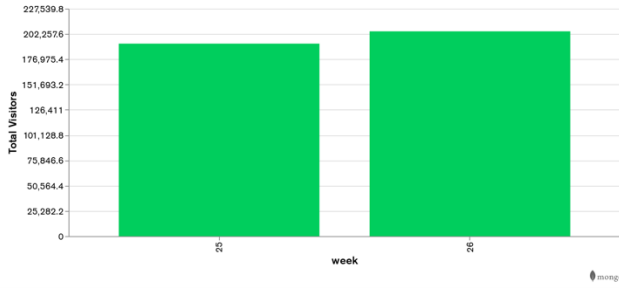

Galway Football Report

Week 25 and Week 26

Daily Visitors for Week 26

204,887

Daily Visitors for Week 25

192,625

Day of the Week for Week 25 and Week 26

Per Hour for Week 26

Location Comparison for Week 26

14 Days

Unique Visitors Week 26

71,499

Unique Visitor Week 25

70,452

2019 vs 2020 Weekly Footfall

2020 vs 2021 Weekly Footfall