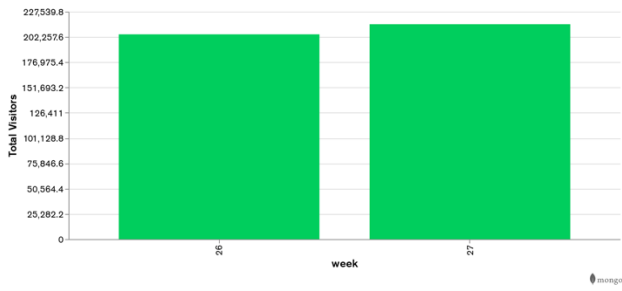

## Week 26 and Week 27

Daily Visitors for Week 27

214,995

Daily Visitors for Week 26

204,887

### Day of the Week for Week 26 and Week 27