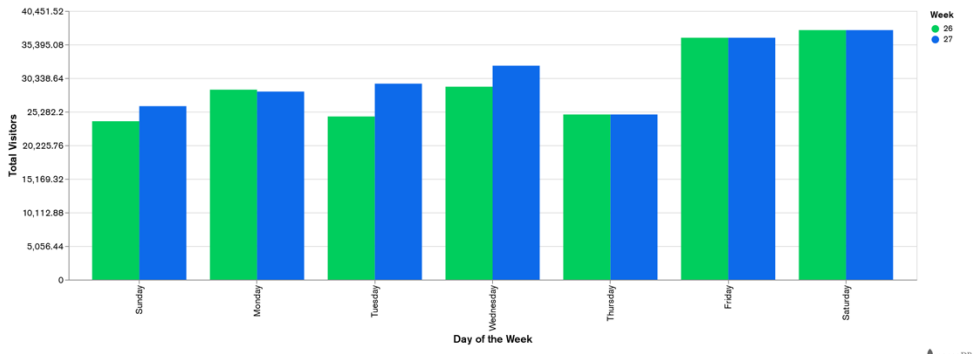

## Week 26 and Week 27

Daily Visitors for Week 27

214,995

Daily Visitors for Week 26

204,887

### Day of the Week for Week 26 and Week 27