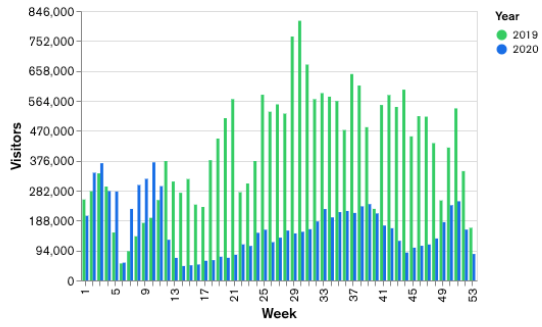

## Week 26 and Week 27

Daily Visitors for Week 27

214,995

Daily Visitors for Week 26

204,887

### Location Comparison for Week 27

### 14 Days

Unique Visitors Week 27

75,785

Unique Visitor Week 26

71,499

2019 vs 2020 Weekly Footfall

2020 vs 2021 Weekly Footfall