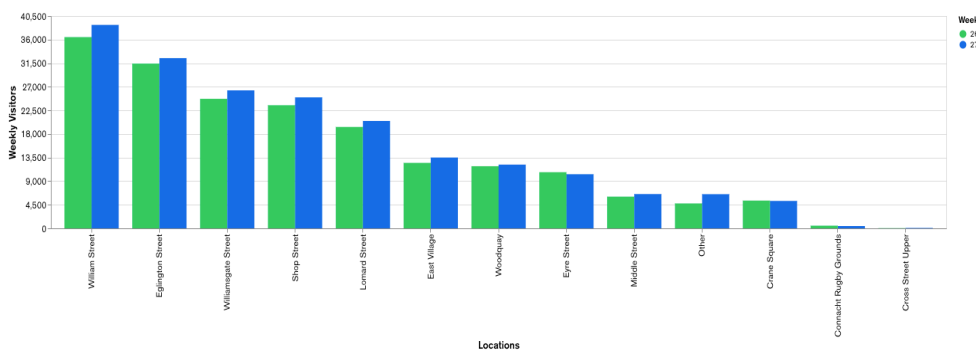

Location Comparison for Week 27