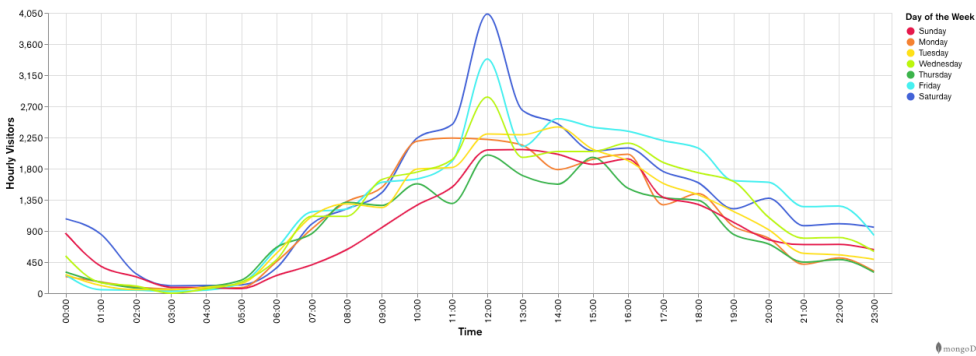

Per Hour for Week 27