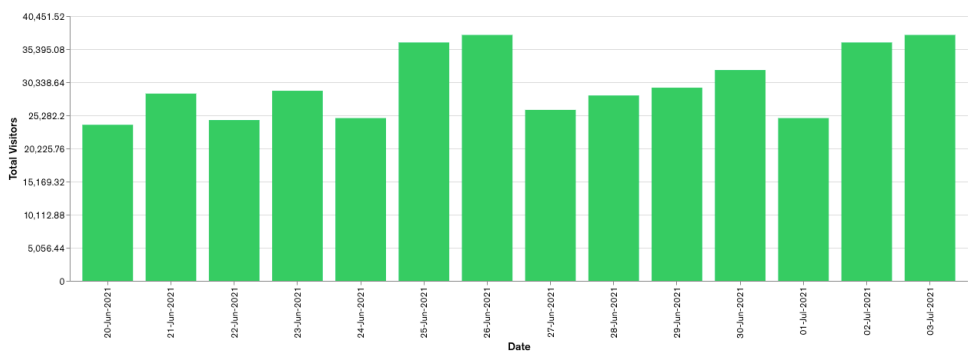

Galway Football Report

Week 26 and Week 27

214,995

204,887

Day of the Week for Week 26 and Week 27

Per Hour for Week 27

Location Comparison for Week 27

14 Days