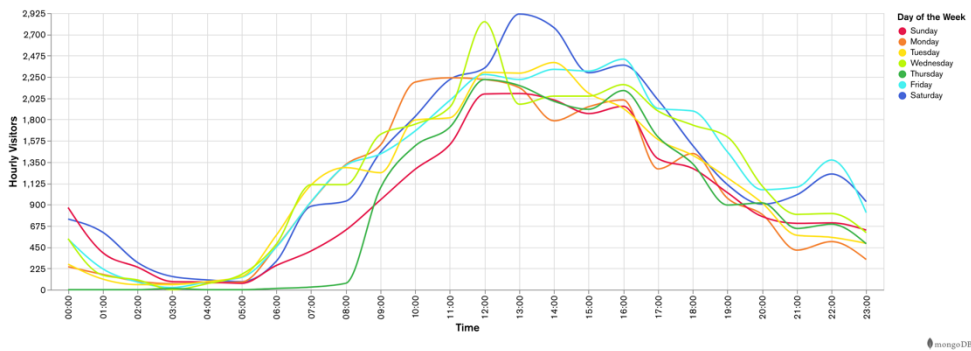

Per Hour for Week 28