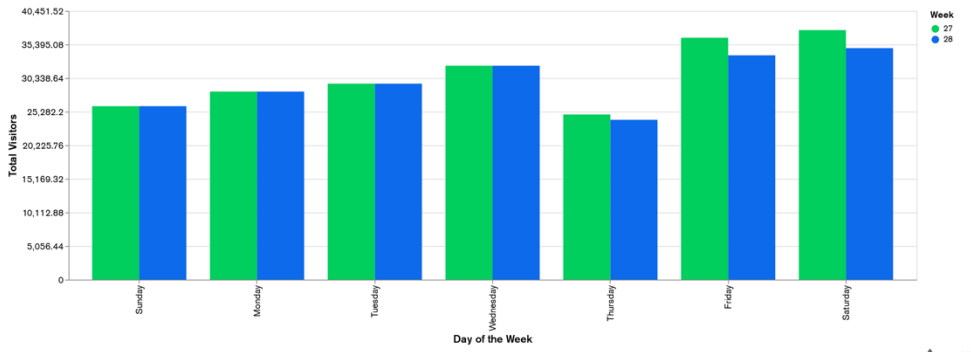

## Week 27 and Week 28

Daily Visitors for Week 28

208,836

Daily Visitors for Week 27

214,995

## Day of the Week for Week 27 and Week 28