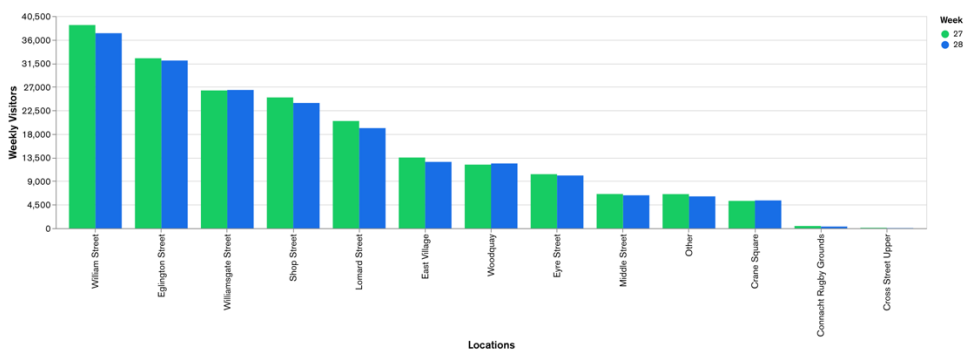

Location Comparison for Week 28