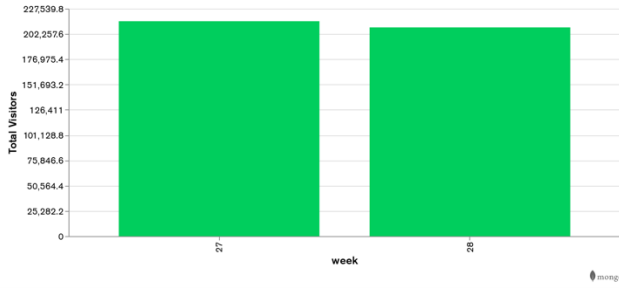

## Week 27 and Week 28

Daily Visitors for Week 28

208,836

Daily Visitors for Week 27

214,995

## Day of the Week for Week 27 and Week 28