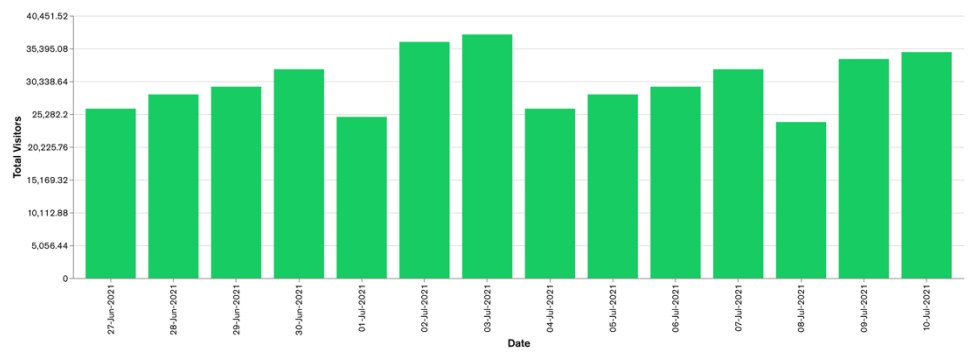

Galway Football Report

Week 27 and Week 28

208,836

214,995

Day of the Week for Week 27 and Week 28

Per Hour for Week 28

Location Comparison for Week 28

14 Days