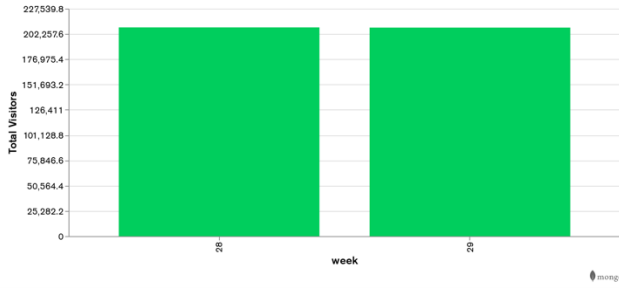

Galway Football Report

Week 28 and Week 29

Daily Visitors for Week 29

208,649

Daily Visitors for Week 28

208,836

Day of the Week for Week 28 and Week 29

Per Hour for Week 29

Location Comparison for Week 29

14 Days

Unique Visitors Week 29

78,061

Unique Visitor Week 28

74,307

2019 vs 2020 Weekly Footfall

2020 vs 2021 Weekly Footfall