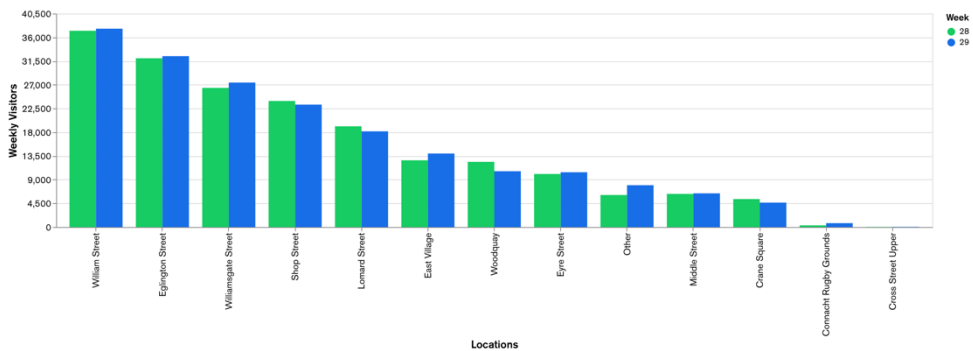

Galway Football Report

Week 28 and Week 29

Daily Visitors for Week 29

208,649

Daily Visitors for Week 28

208,836

Day of the Week for Week 28 and Week 29

Per Hour for Week 29

Location Comparison for Week 29

14 Days

Unique Visitors Week 29

78,061

Unique Visitor Week 28

74,307

2019 vs 2020 Weekly Footfall

2020 vs 2021 Weekly Footfall