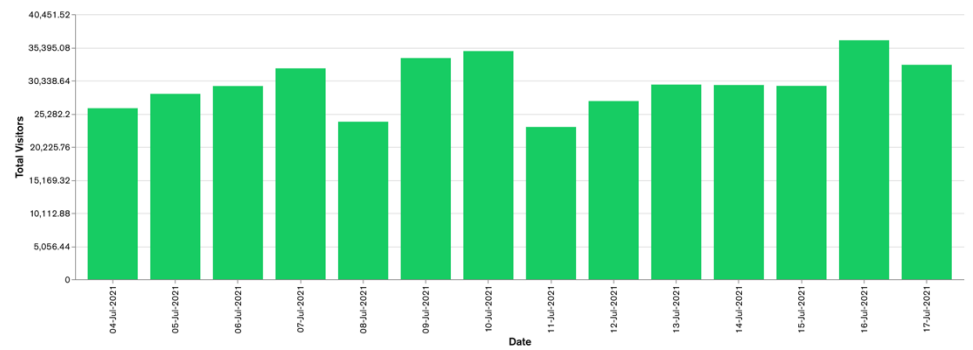

Galway Football Report

Week 28 and Week 29

Daily Visitors for Week 29

208,649

Daily Visitors for Week 28

208,836

Day of the Week for Week 28 and Week 29

Per Hour for Week 29

Location Comparison for Week 29

14 Days

Unique Visitors Week 29

78,061

Unique Visitor Week 28

74,307

2019 vs 2020 Weekly Footfall

2020 vs 2021 Weekly Footfall