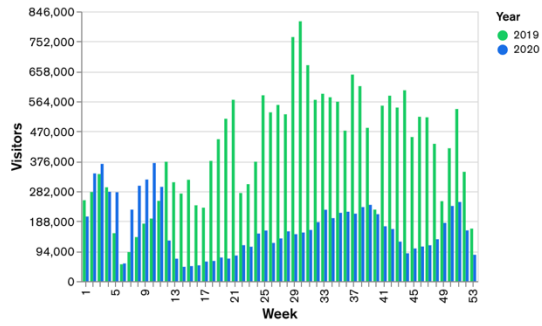

Galway Football Report

Week 28 and Week 29

Daily Visitors for Week 29

208,649

Daily Visitors for Week 28

208,836

Day of the Week for Week 28 and Week 29

Per Hour for Week 29

Location Comparison for Week 29

14 Days

Unique Visitors Week 29

78,061

Unique Visitor Week 28

74,307

2019 vs 2020 Weekly Footfall

2020 vs 2021 Weekly Footfall