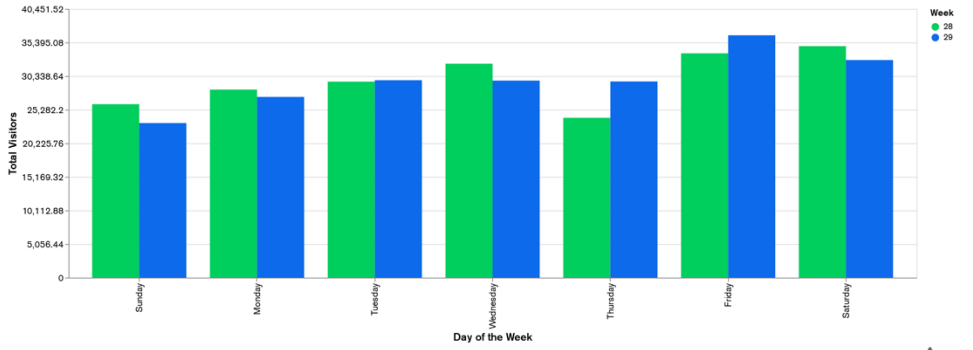

Galway Football Report

Week 28 and Week 29

Daily Visitors for Week 29

208,649

Daily Visitors for Week 28

208,836

Day of the Week for Week 28 and Week 29

Per Hour for Week 29

Location Comparison for Week 29

14 Days

Unique Visitors Week 29

78,061

Unique Visitor Week 28

74,307

2019 vs 2020 Weekly Footfall

2020 vs 2021 Weekly Footfall