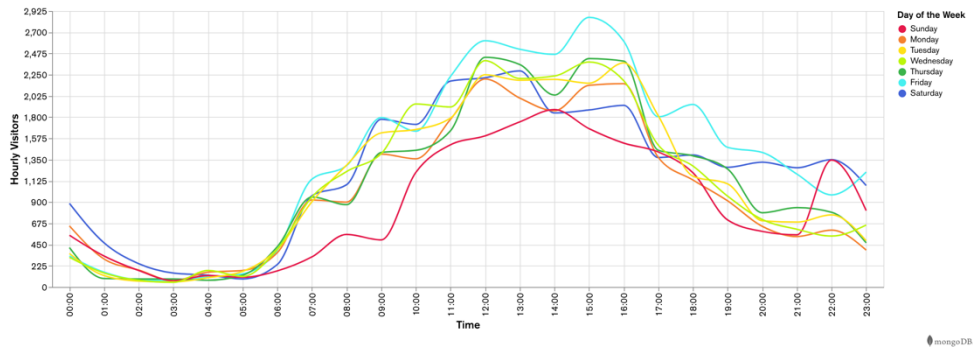

Galway Football Report

Week 28 and Week 29

Daily Visitors for Week 29

208,649

Daily Visitors for Week 28

208,836

Day of the Week for Week 28 and Week 29

Per Hour for Week 29

Location Comparison for Week 29

14 Days

Unique Visitors Week 29

78,061

Unique Visitor Week 28

74,307

2019 vs 2020 Weekly Footfall

2020 vs 2021 Weekly Footfall