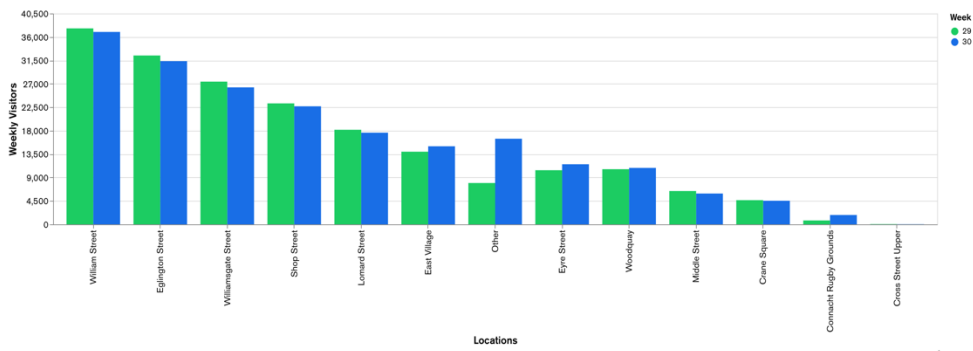

Location Comparison for Week 30