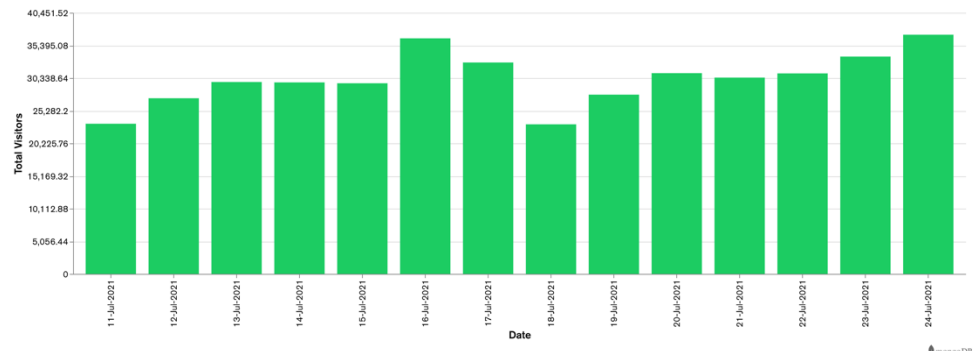

Galway Football Report

Week 28 and Week 29

208,649

208,836

Day of the Week for Week 28 and Week 29

Per Hour for Week 30

Location Comparison for Week 30

14 Days