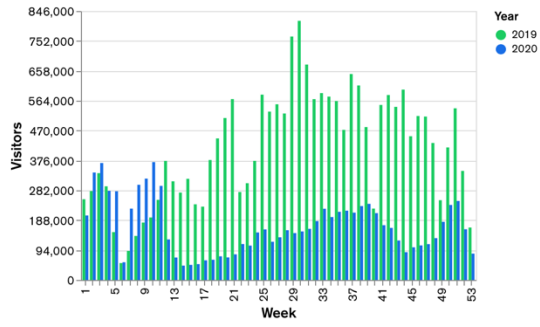

## Location Comparison for Week 30

## 14 Days

Unique Visitors Week 30

80,718

Unique Visitor Week 29

78,061

2019 vs 2020 Weekly Footfall

2020 vs 2021 Weekly Footfall