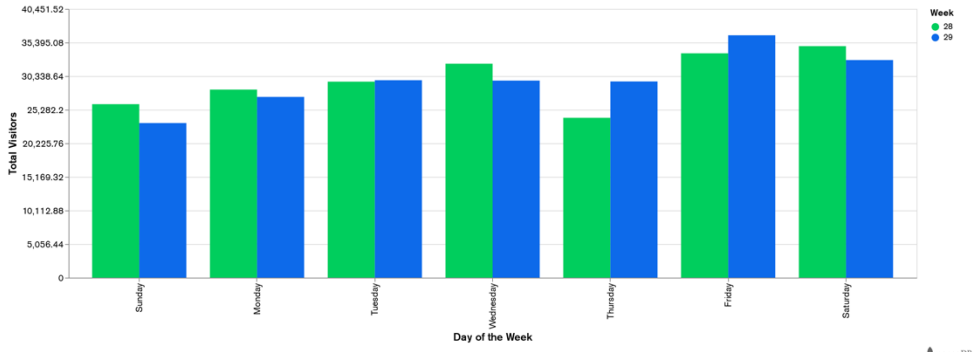

## Week 28 and Week 29

Daily Visitors for Week 29

208,649

Daily Visitors for Week 28

208,836

## Day of the Week for Week 28 and Week 29