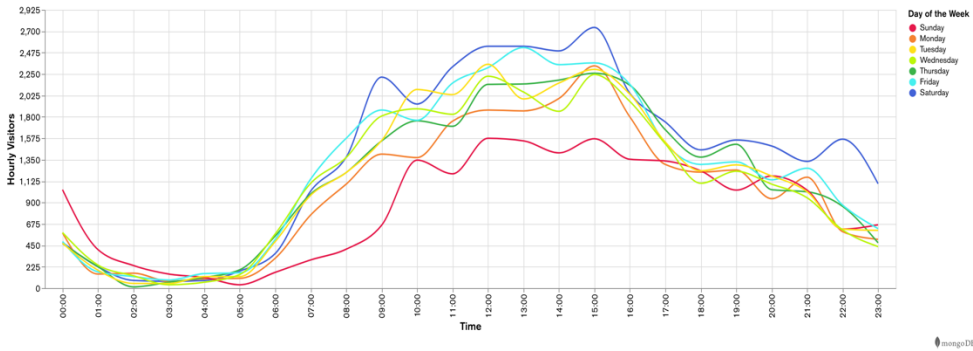

Per Hour for Week 30