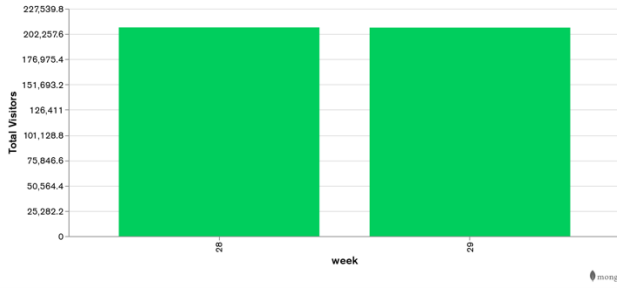

## Week 28 and Week 29

Daily Visitors for Week 29

208,649

Daily Visitors for Week 28

208,836

## Day of the Week for Week 28 and Week 29