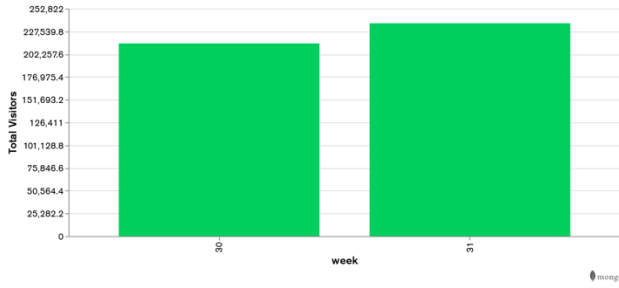

Galway Football Report

Week 30 and Week 31

Daily Visitors for Week 31

236,636

Daily Visitors for Week 30

214,236

Day of the Week for Week 30 and Week 31

Per Hour for Week 31

Location Comparison for Week 31

14 Days

Unique Visitors Week 31

86,642

Unique Visitor Week 30

80,718

2019 vs 2020 vs 2021 Weekly Footfall