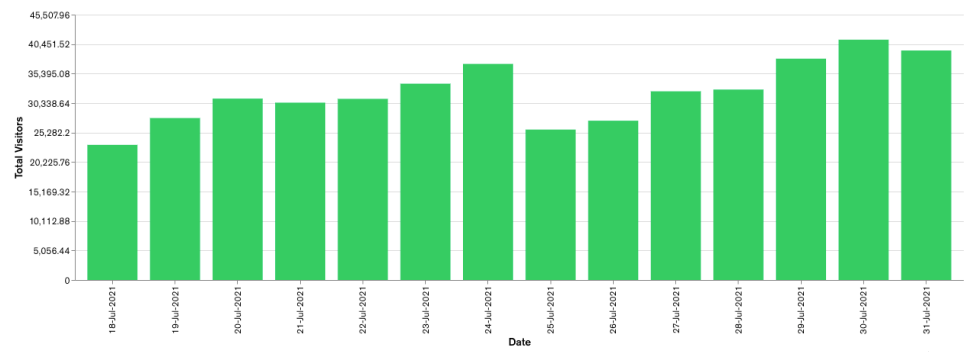

Galway Football Report

Week 30 and Week 31

Daily Visitors for Week 31

236,636

Daily Visitors for Week 30

214,236

Day of the Week for Week 30 and Week 31

Per Hour for Week 31

Location Comparison for Week 31

14 Days

Unique Visitors Week 31

86,642

Unique Visitor Week 30

80,718

2019 vs 2020 vs 2021 Weekly Footfall