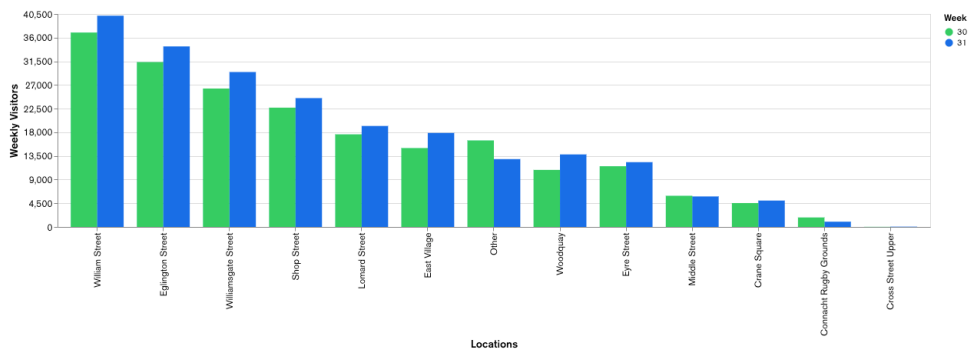

Galway Football Report

Week 30 and Week 31

Daily Visitors for Week 31

236,636

Daily Visitors for Week 30

214,236

Day of the Week for Week 30 and Week 31

Per Hour for Week 31

Location Comparison for Week 31

14 Days

Unique Visitors Week 31

86,642

Unique Visitor Week 30

80,718

2019 vs 2020 vs 2021 Weekly Footfall