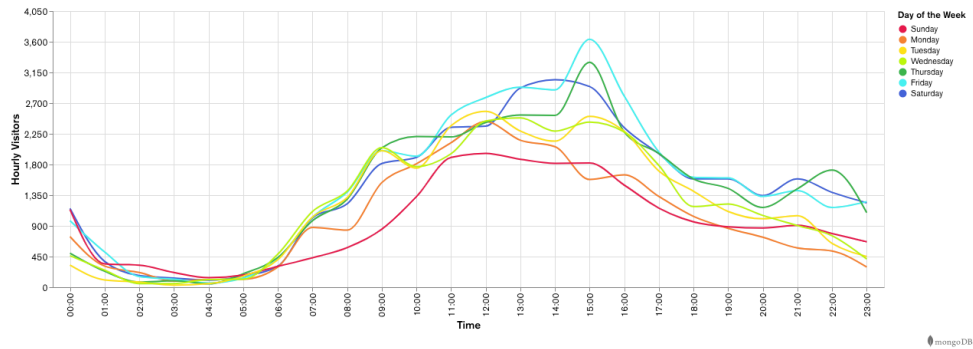

Galway Football Report

Week 30 and Week 31

Daily Visitors for Week 31

236,636

Daily Visitors for Week 30

214,236

Day of the Week for Week 30 and Week 31

Per Hour for Week 31

Location Comparison for Week 31

14 Days

Unique Visitors Week 31

86,642

Unique Visitor Week 30

80,718

2019 vs 2020 vs 2021 Weekly Footfall