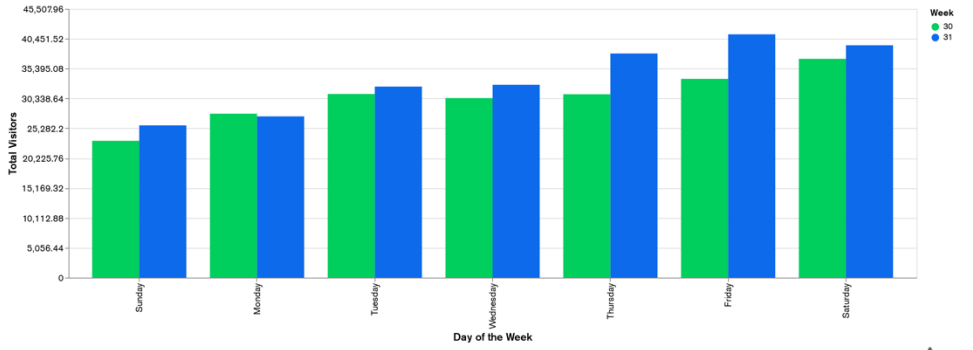

Galway Football Report

Week 30 and Week 31

Daily Visitors for Week 31

236,636

Daily Visitors for Week 30

214,236

Day of the Week for Week 30 and Week 31

Per Hour for Week 31

Location Comparison for Week 31

14 Days

Unique Visitors Week 31

86,642

Unique Visitor Week 30

80,718

2019 vs 2020 vs 2021 Weekly Footfall