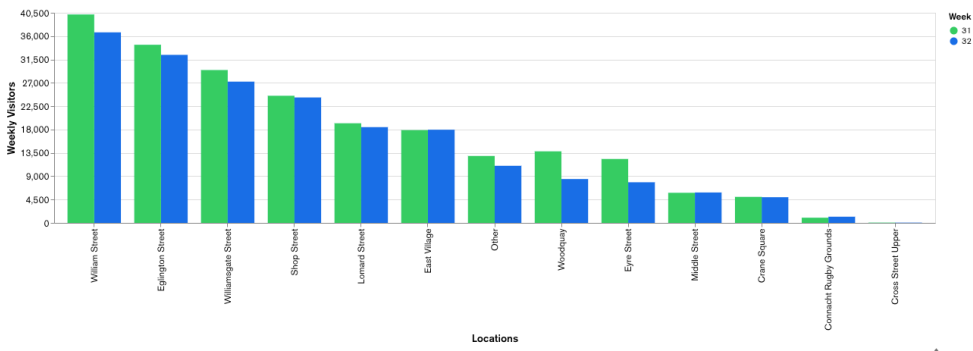

Galway Football Report

Week 31 and Week 32

Daily Visitors for Week 32

216,785

Daily Visitors for Week 31

236,636

Day of the Week for Week 31 and Week 32

Per Hour for Week 32

Location Comparison for Week 32

14 Days

4

Unique Visitors Week 32

82,003

Unique Visitor Week 31

86,642

Weekly Footfall Comparison