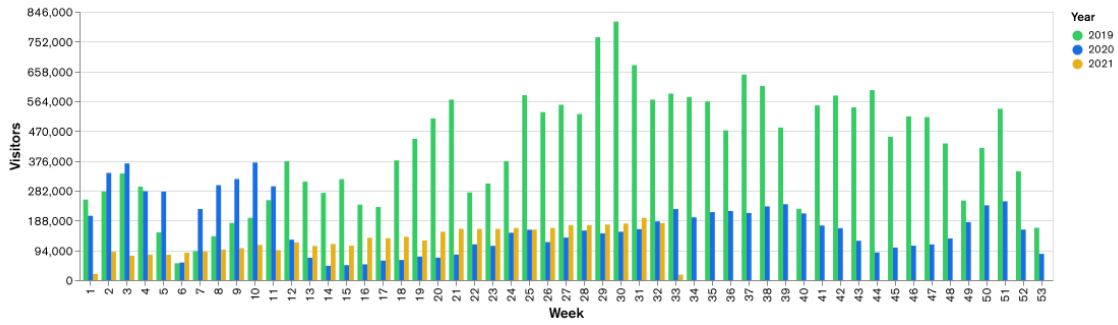

Galway Football Report

Week 31 and Week 32

Daily Visitors for Week 32

216,785

Daily Visitors for Week 31

236,636

Day of the Week for Week 31 and Week 32

Per Hour for Week 32

Location Comparison for Week 32

14 Days

4

Unique Visitors Week 32

82,003

Unique Visitor Week 31

86,642

Weekly Footfall Comparison