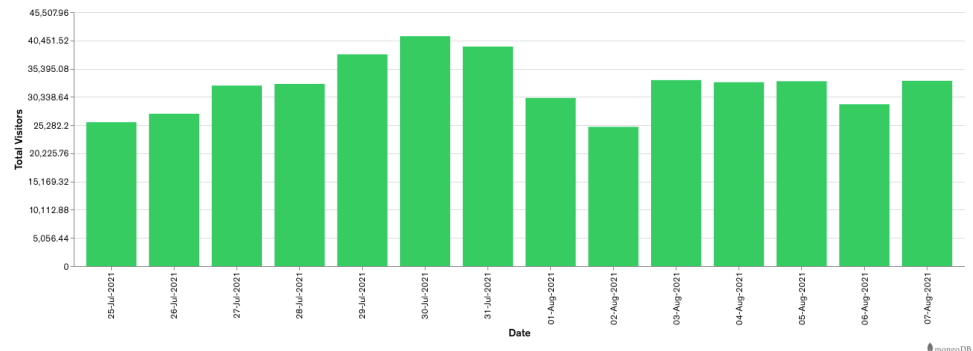

Galway Football Report

Week 31 and Week 32

Daily Visitors for Week 32

216,785

Daily Visitors for Week 31

236,636

Day of the Week for Week 31 and Week 32

Per Hour for Week 32

Location Comparison for Week 32

14 Days

4

Unique Visitors Week 32

82,003

Unique Visitor Week 31

86,642

Weekly Footfall Comparison