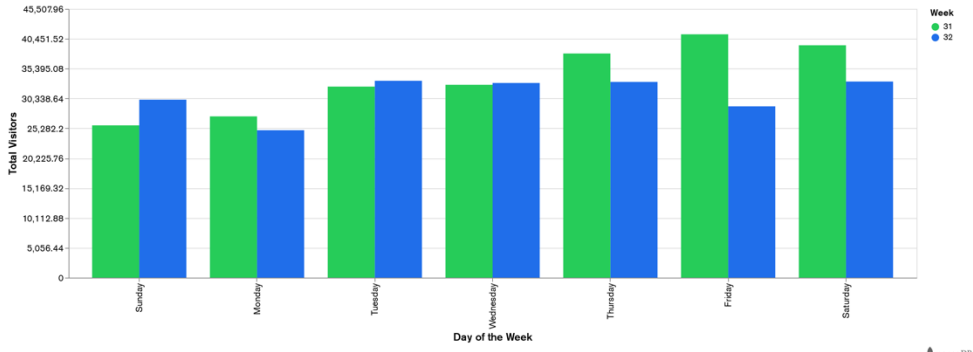

Galway Football Report

Week 31 and Week 32

Daily Visitors for Week 32

216,785

Daily Visitors for Week 31

236,636

Day of the Week for Week 31 and Week 32

Per Hour for Week 32

Location Comparison for Week 32

14 Days

4

Unique Visitors Week 32

82,003

Unique Visitor Week 31

86,642

Weekly Footfall Comparison