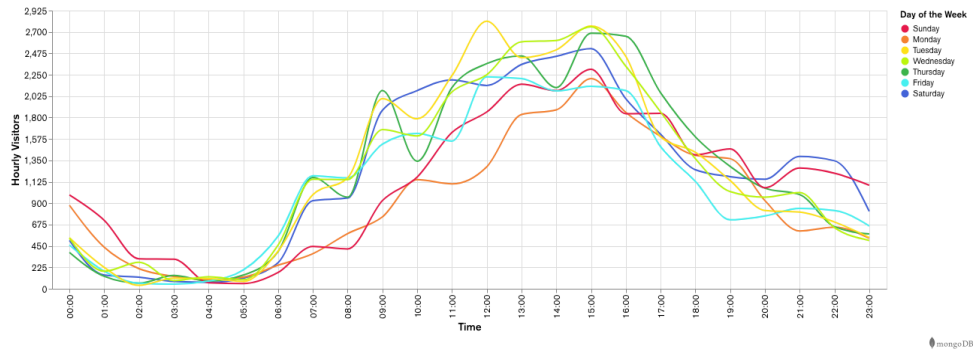

Galway Football Report

Week 31 and Week 32

Daily Visitors for Week 32

216,785

Daily Visitors for Week 31

236,636

Day of the Week for Week 31 and Week 32

Per Hour for Week 32

Location Comparison for Week 32

14 Days

4

Unique Visitors Week 32

82,003

Unique Visitor Week 31

86,642

Weekly Footfall Comparison