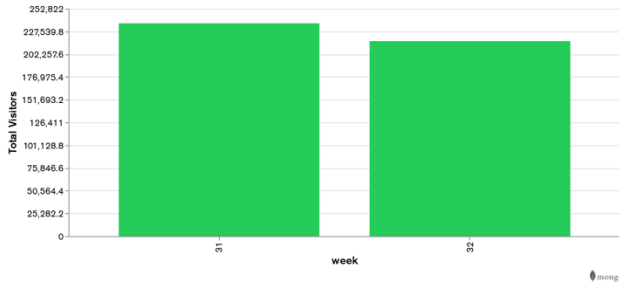

Galway Football Report

Week 31 and Week 32

Daily Visitors for Week 32

216,785

Daily Visitors for Week 31

236,636

Day of the Week for Week 31 and Week 32

Per Hour for Week 32

Location Comparison for Week 32

14 Days

4

Unique Visitors Week 32

82,003

Unique Visitor Week 31

86,642

Weekly Footfall Comparison