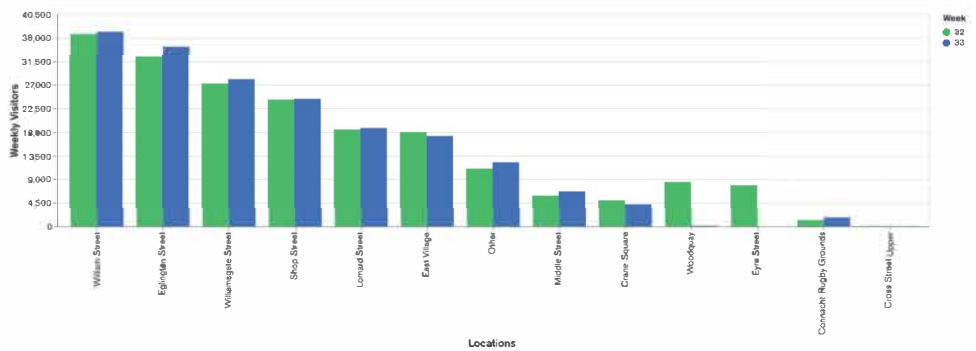

Location Comparison for Week 33