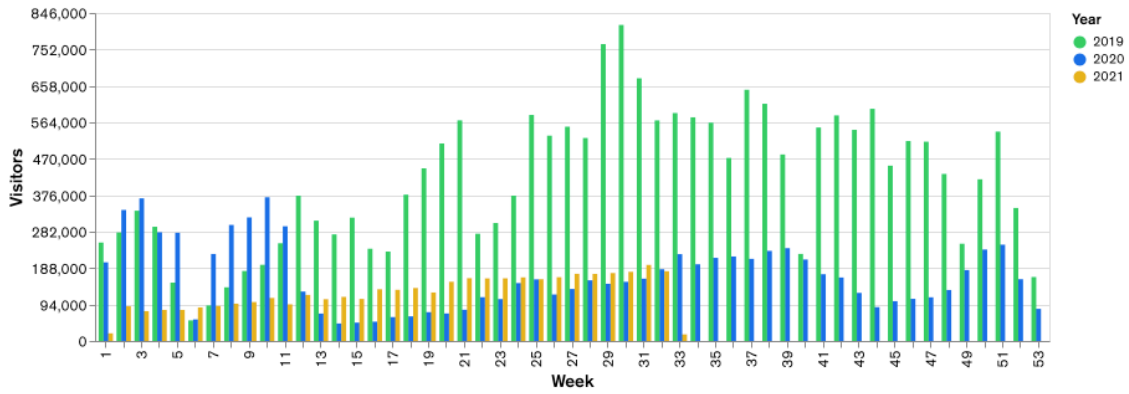

### Location Comparison for Week 33

### 14 Days

Unique Visitors Week 33

78,132

Unique Visitor Week 32

82,003

Weekly Footfall Comparison

Next refresh in an hour

Yearly Comparison Hourly Footfall Week 33