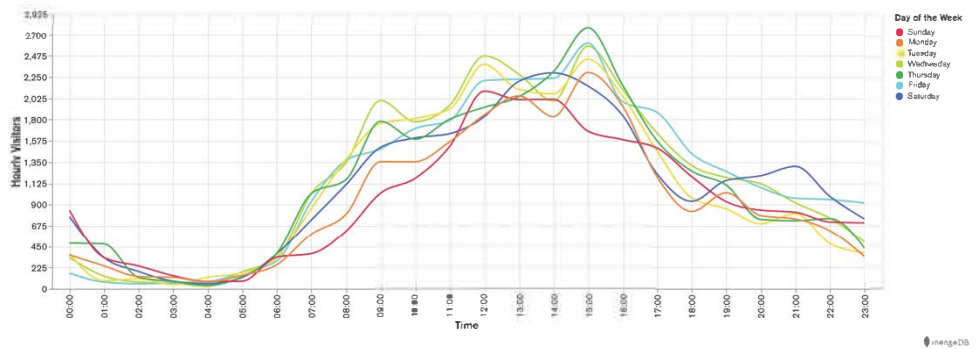

Per Hour for Week 33