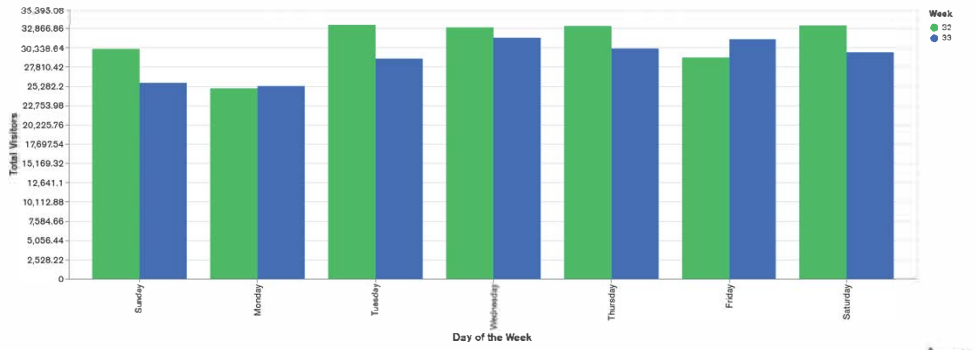

## Week 32 and Week 33

Daily Visitors for Week 33

**202,773**

Daily Visitors for Week 32

**216,785**

### Day of the Week for Week 32 and Week 33