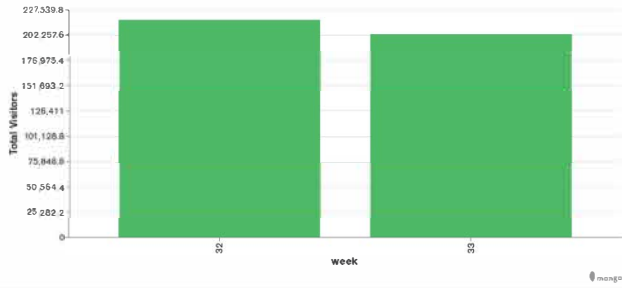

## Week 32 and Week 33

Daily Visitors for Week 33

**202,773**

Daily Visitors for Week 32

**216,785**