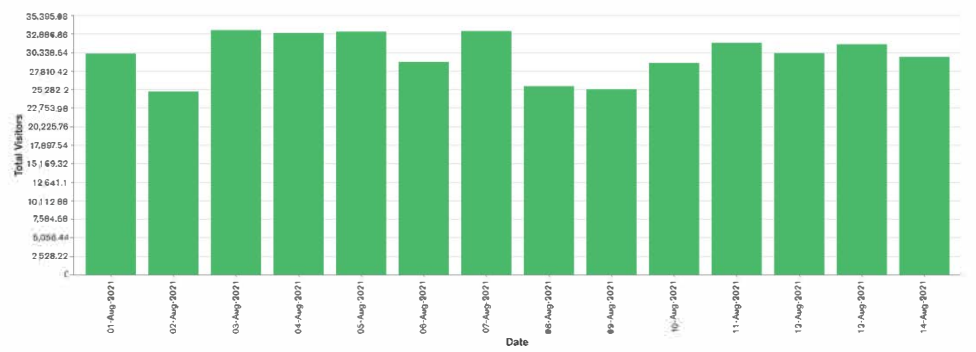

Galway Football Report

Week 32 and Week 33

202,773

216,785

Day of the Week for Week 32 and Week 33

Per Hour for Week 33

Location Comparison for Week 33

14 Days