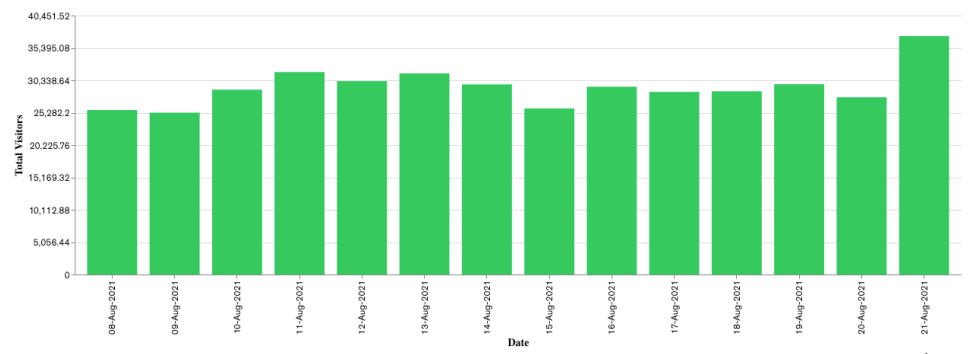

Galway Football Report

Week 33 and Week 34

207,056

202,773

Day of the Week for Week 33 and Week 34

Per Hour for Week 34

Location Comparison for Week 34

14 Days