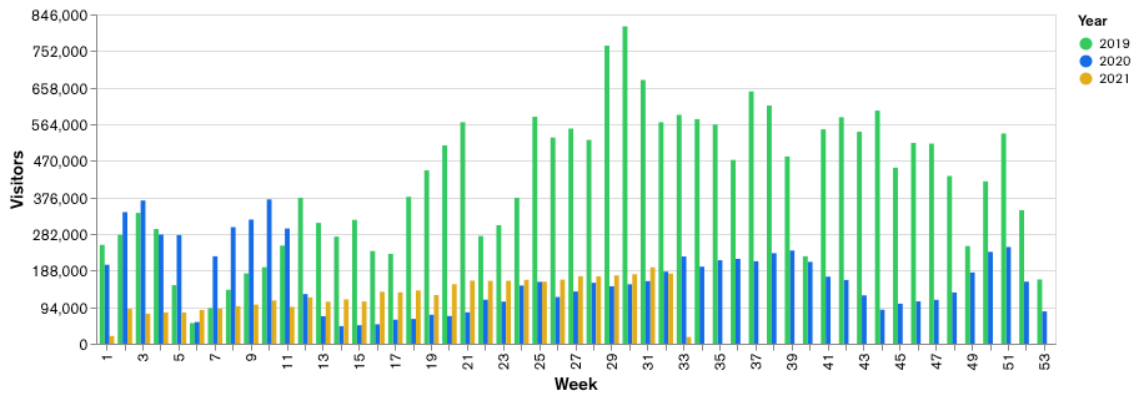

### Location Comparison for Week 34

### 14 Days

Unique Visitors Week 34

79,686

Unique Visitor Week 33

78,132

Weekly Footfall Comparison

Yearly Comparison Hourly Footfall Week 34