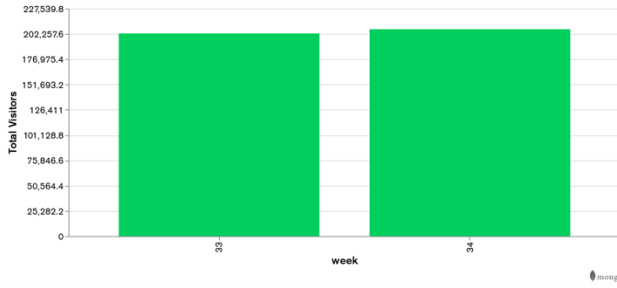

## Week 33 and Week 34

Daily Visitors for Week 34

207,056

Daily Visitors for Week 33

202,773