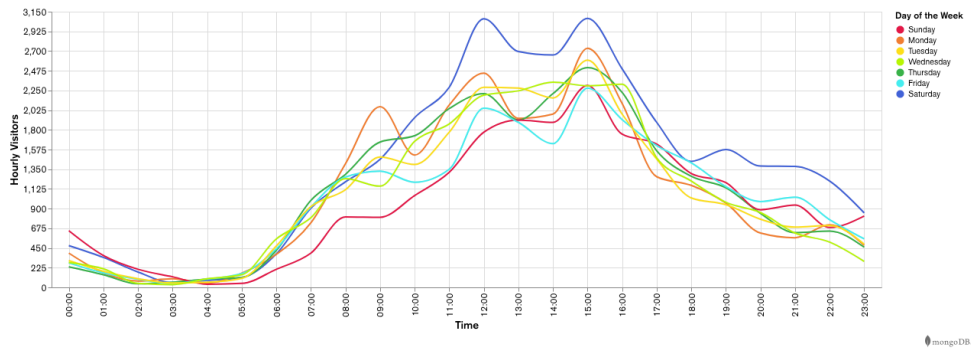

Per Hour for Week 34