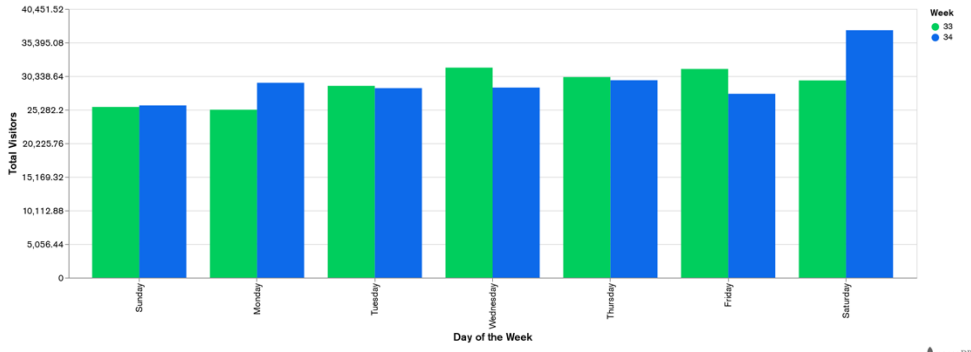

## Week 33 and Week 34

Daily Visitors for Week 34

207,056

Daily Visitors for Week 33

202,773

### Day of the Week for Week 33 and Week 34