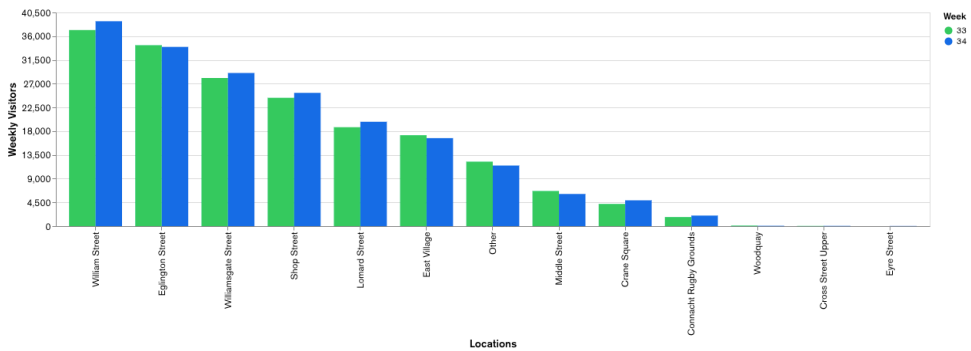

Location Comparison for Week 34