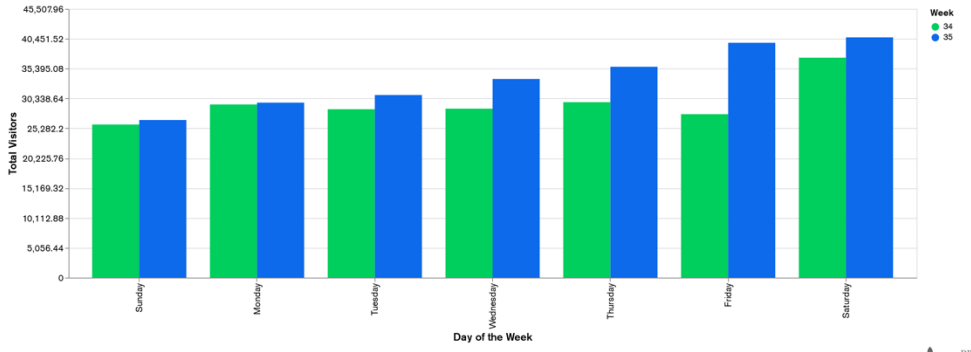

Galway Football Report

Week 34 and Week 35

Daily Visitors for Week 35

237,076

Daily Visitors for Week 34

207,056

Day of the Week for Week 34 and Week 35

Per Hour for Week 35

Location Comparison for Week 35

14 Days

Unique Visitors Week 35

88,580

Unique Visitor Week 34

79,686

Weekly Footfall Comparison

Yearly Comparison Hourly Footfall Week 35