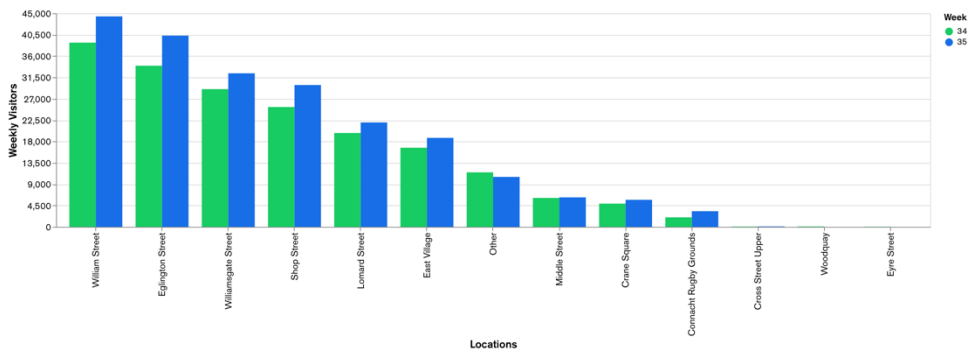

Galway Football Report

Week 34 and Week 35

Daily Visitors for Week 35

237,076

Daily Visitors for Week 34

207,056

Day of the Week for Week 34 and Week 35

Per Hour for Week 35

Location Comparison for Week 35

14 Days

Unique Visitors Week 35

88,580

Unique Visitor Week 34

79,686

Weekly Footfall Comparison

Yearly Comparison Hourly Footfall Week 35