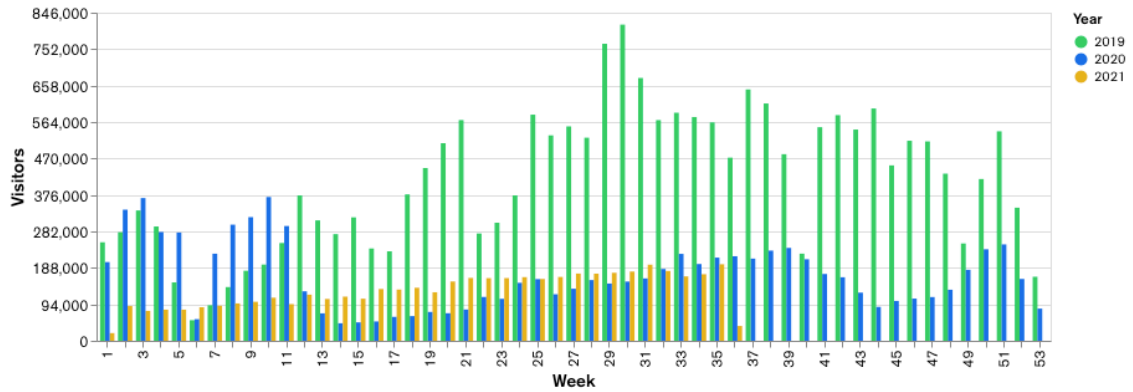

Galway Football Report

Week 34 and Week 35

Daily Visitors for Week 35

237,076

Daily Visitors for Week 34

207,056

Day of the Week for Week 34 and Week 35

Per Hour for Week 35

Location Comparison for Week 35

14 Days

Unique Visitors Week 35

88,580

Unique Visitor Week 34

79,686

Weekly Footfall Comparison

Yearly Comparison Hourly Footfall Week 35