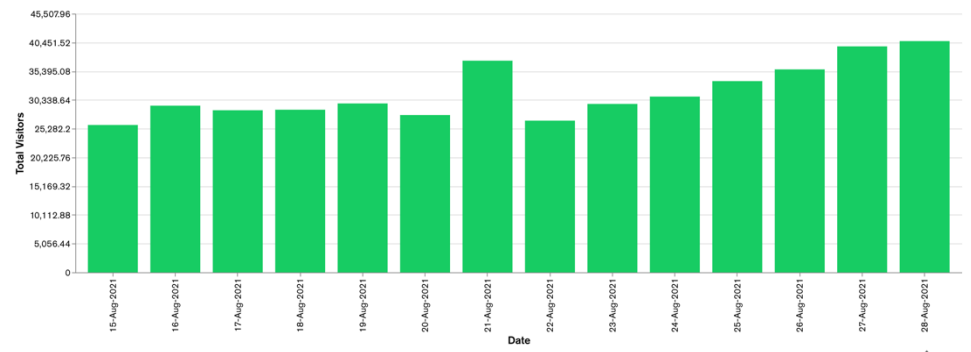

Galway Football Report

Week 34 and Week 35

Daily Visitors for Week 35

237,076

Daily Visitors for Week 34

207,056

Day of the Week for Week 34 and Week 35

Per Hour for Week 35

Location Comparison for Week 35

14 Days

Unique Visitors Week 35

88,580

Unique Visitor Week 34

79,686

Weekly Footfall Comparison

Yearly Comparison Hourly Footfall Week 35