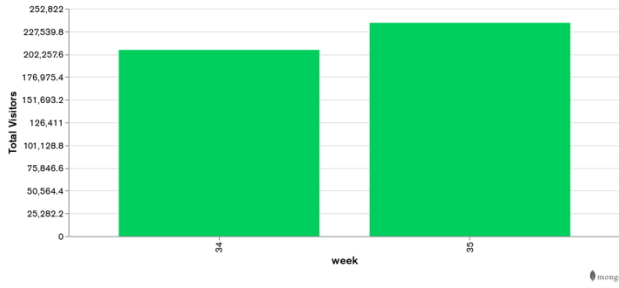

Galway Football Report

Week 34 and Week 35

Daily Visitors for Week 35

237,076

Daily Visitors for Week 34

207,056

Day of the Week for Week 34 and Week 35

Per Hour for Week 35

Location Comparison for Week 35

14 Days

Unique Visitors Week 35

88,580

Unique Visitor Week 34

79,686

Weekly Footfall Comparison

Yearly Comparison Hourly Footfall Week 35