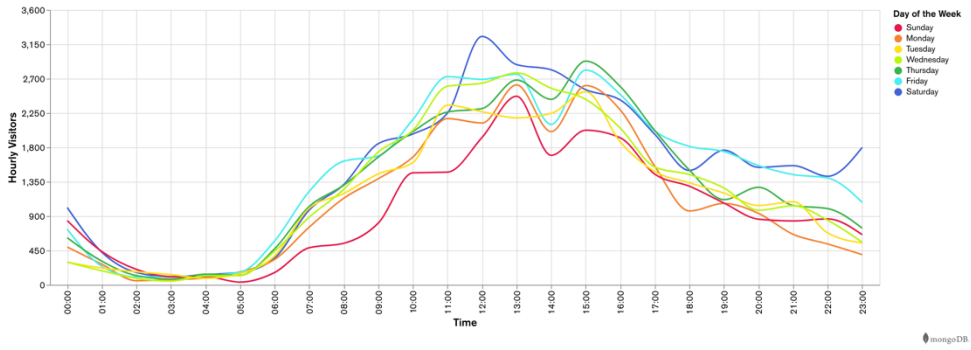

Galway Football Report

Week 34 and Week 35

Daily Visitors for Week 35

237,076

Daily Visitors for Week 34

207,056

Day of the Week for Week 34 and Week 35

Per Hour for Week 35

Location Comparison for Week 35

14 Days

Unique Visitors Week 35

88,580

Unique Visitor Week 34

79,686

Weekly Footfall Comparison

Yearly Comparison Hourly Footfall Week 35