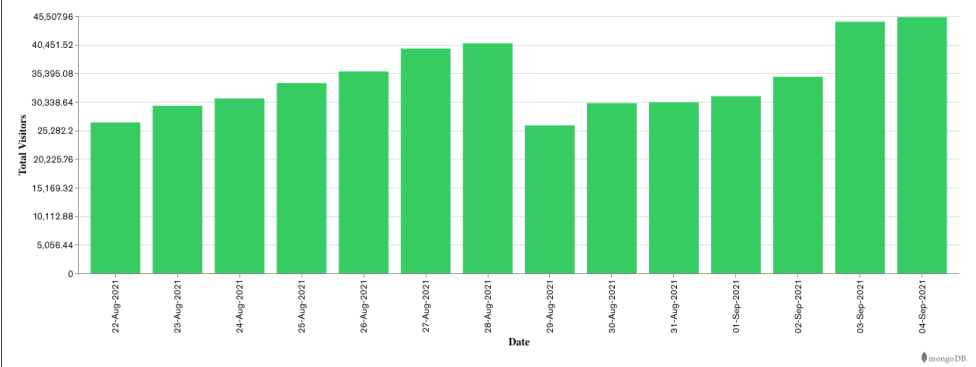

Galway Football Report

Week 35 and Week 36

242,441

237,076

Day of the Week for Week 35 and Week 36

Per Hour for Week 36

Location Comparison for Week 36

14 Days