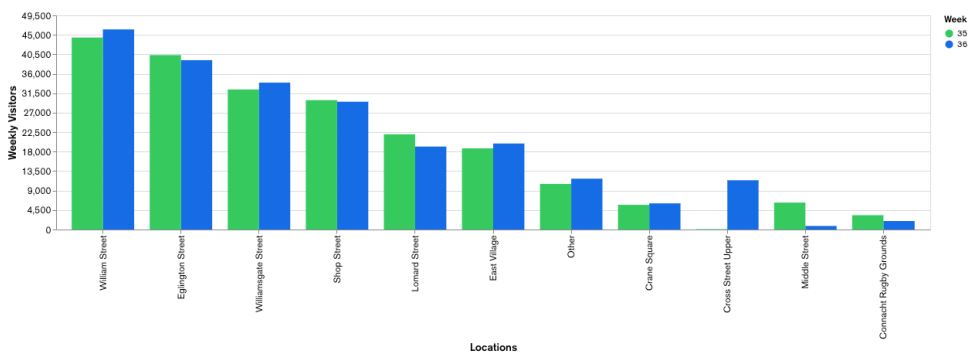

Location Comparison for Week 36