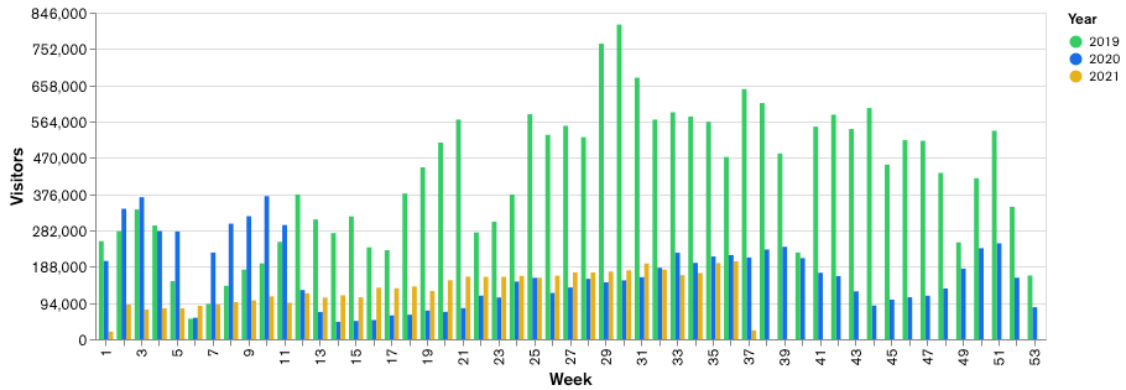

### Location Comparison for Week 36

### 14 Days

Unique Visitors Week 36

90,928

Unique Visitor Week 35

88,580

Weekly Footfall Comparison

Yearly Comparison Hourly Footfall Week 35