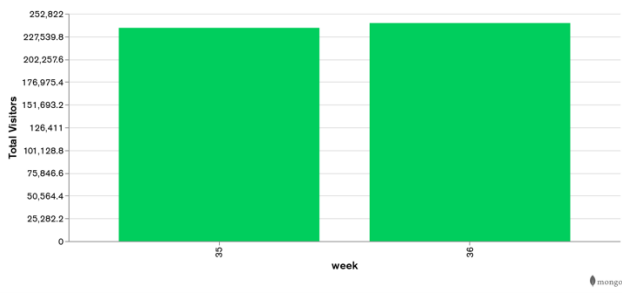

## Week 35 and Week 36

Daily Visitors for Week 36

242,441

Daily Visitors for Week 35

237,076