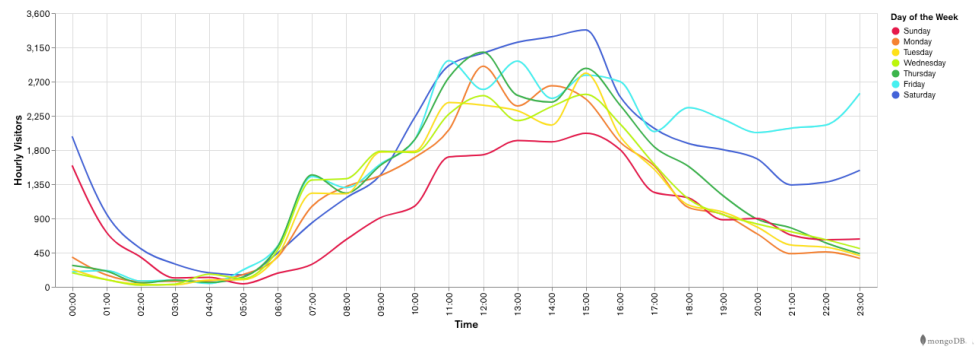

Per Hour for Week 36