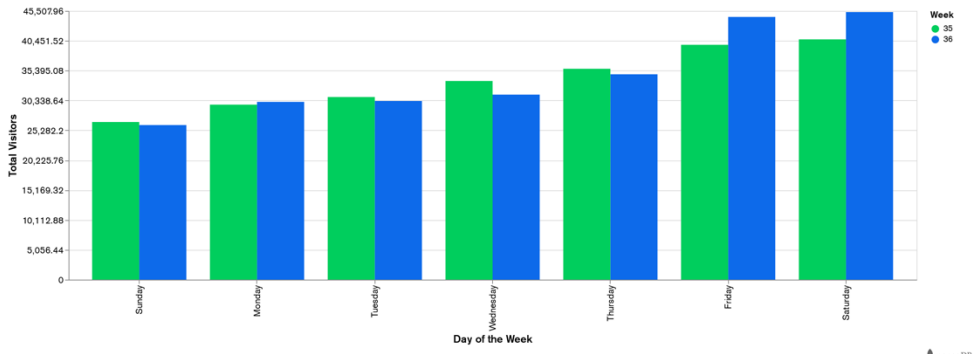

## Week 35 and Week 36

Daily Visitors for Week 36

242,441

Daily Visitors for Week 35

237,076

### Day of the Week for Week 35 and Week 36