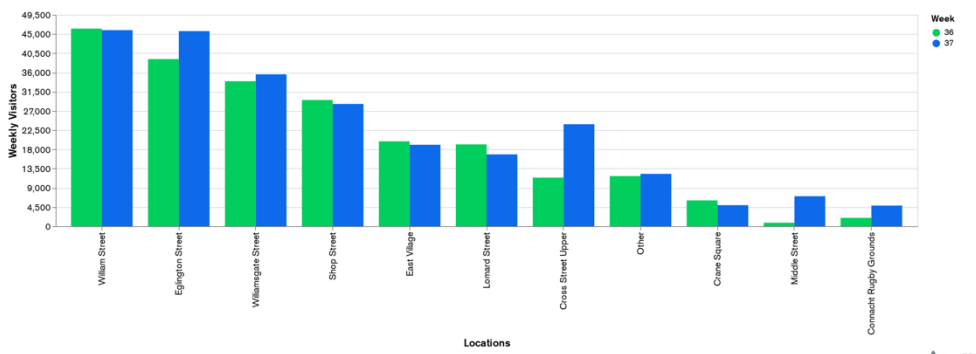

Galway Football Report

Week 36 and Week 37

Daily Visitors for Week 37

270,297

Daily Visitors for Week 36

242,441

Day of the Week for Week 36 and Week 37

Per Hour for Week 37

Location Comparison for Week 37

14 Days

Unique Visitors Week 37

98,593

Unique Visitor Week 36

90,928

Weekly Footfall Comparison

Yearly Comparison Hourly Footfall Week 37