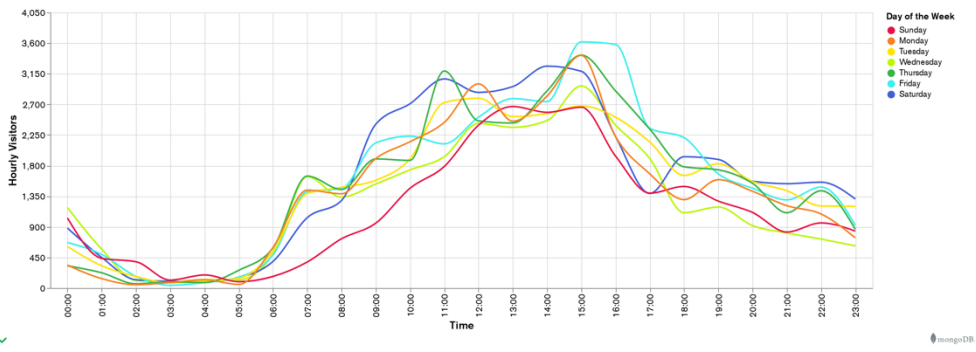

Galway Football Report

Week 36 and Week 37

Daily Visitors for Week 37

270,297

Daily Visitors for Week 36

242,441

Day of the Week for Week 36 and Week 37

Per Hour for Week 37

Location Comparison for Week 37

14 Days

Unique Visitors Week 37

98,593

Unique Visitor Week 36

90,928

Weekly Footfall Comparison

Yearly Comparison Hourly Footfall Week 37