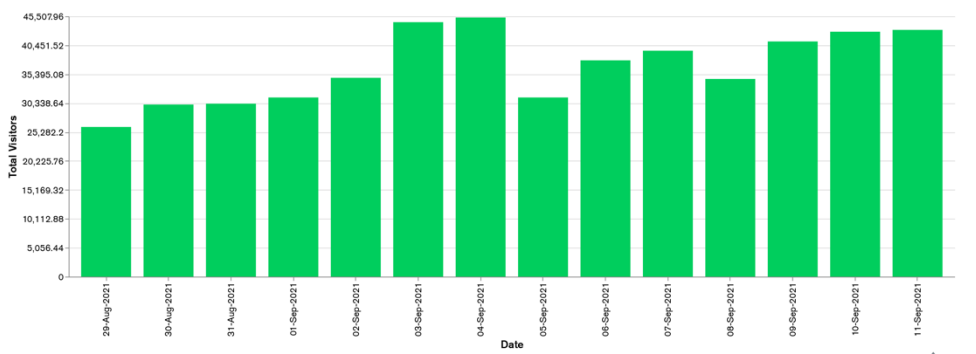

Galway Football Report

Week 36 and Week 37

Daily Visitors for Week 37

270,297

Daily Visitors for Week 36

242,441

Day of the Week for Week 36 and Week 37

Per Hour for Week 37

Location Comparison for Week 37

14 Days

Unique Visitors Week 37

98,593

Unique Visitor Week 36

90,928

Weekly Footfall Comparison

Yearly Comparison Hourly Footfall Week 37