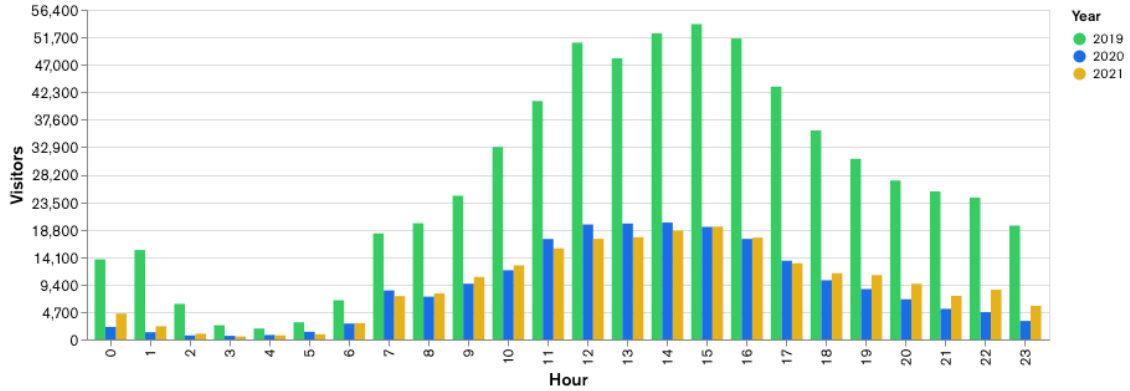

Galway Football Report

Week 36 and Week 37

Daily Visitors for Week 37

270,297

Daily Visitors for Week 36

242,441

Day of the Week for Week 36 and Week 37

Per Hour for Week 37

Location Comparison for Week 37

14 Days

Unique Visitors Week 37

98,593

Unique Visitor Week 36

90,928

Weekly Footfall Comparison

Yearly Comparison Hourly Footfall Week 37