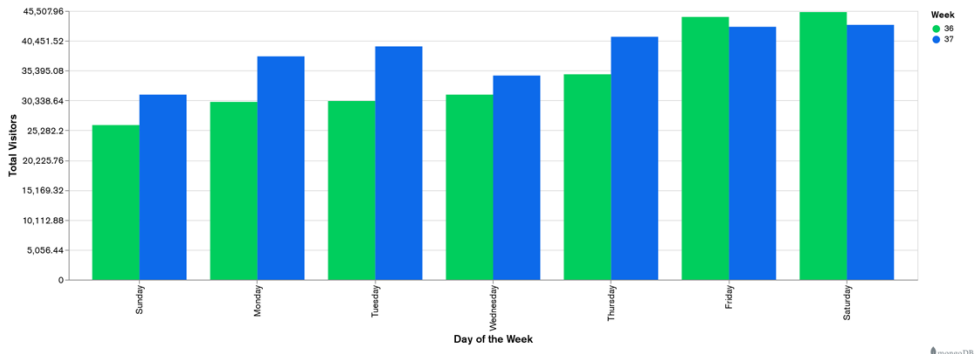

Galway Football Report

Week 36 and Week 37

Daily Visitors for Week 37

270,297

Daily Visitors for Week 36

242,441

Day of the Week for Week 36 and Week 37

Per Hour for Week 37

Location Comparison for Week 37

14 Days

Unique Visitors Week 37

98,593

Unique Visitor Week 36

90,928

Weekly Footfall Comparison

Yearly Comparison Hourly Footfall Week 37