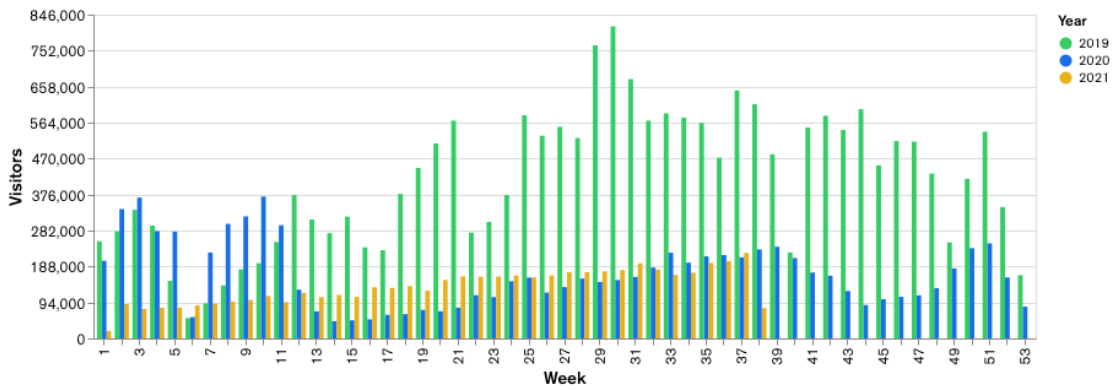

Galway Football Report

Week 36 and Week 37

Daily Visitors for Week 37

270,297

Daily Visitors for Week 36

242,441

Day of the Week for Week 36 and Week 37

Per Hour for Week 37

Location Comparison for Week 37

14 Days

Unique Visitors Week 37

98,593

Unique Visitor Week 36

90,928

Weekly Footfall Comparison

Yearly Comparison Hourly Footfall Week 37