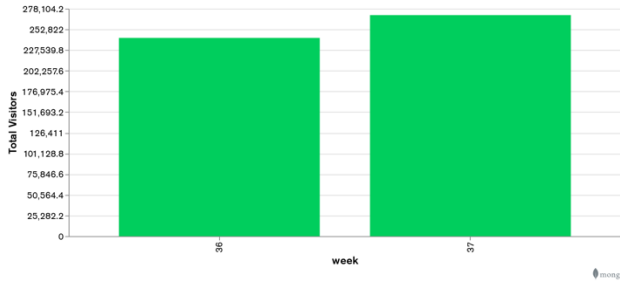

Galway Football Report

Week 36 and Week 37

Daily Visitors for Week 37

270,297

Daily Visitors for Week 36

242,441

Day of the Week for Week 36 and Week 37

Per Hour for Week 37

Location Comparison for Week 37

14 Days

Unique Visitors Week 37

98,593

Unique Visitor Week 36

90,928

Weekly Footfall Comparison

Yearly Comparison Hourly Footfall Week 37