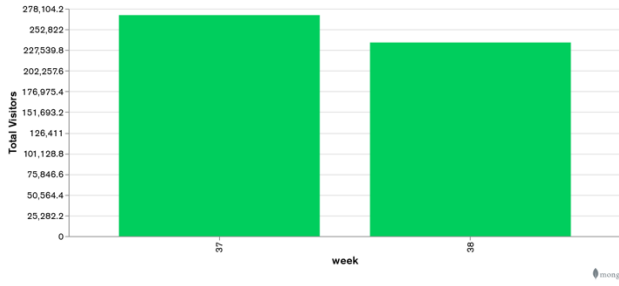

Galway Football Report

Week 37 and Week 38

Daily Visitors for Week 38

236,864

Daily Visitors for Week 37

270,297

Day of the Week for Week 37 and Week 38

Per Hour for Week 38

Location Comparison for Week 38

14 Days

Unique Visitors Week 38

89,364

Unique Visitor Week 37

98,593

Weekly Footfall Comparison

Yearly Comparison Hourly Footfall Week 38