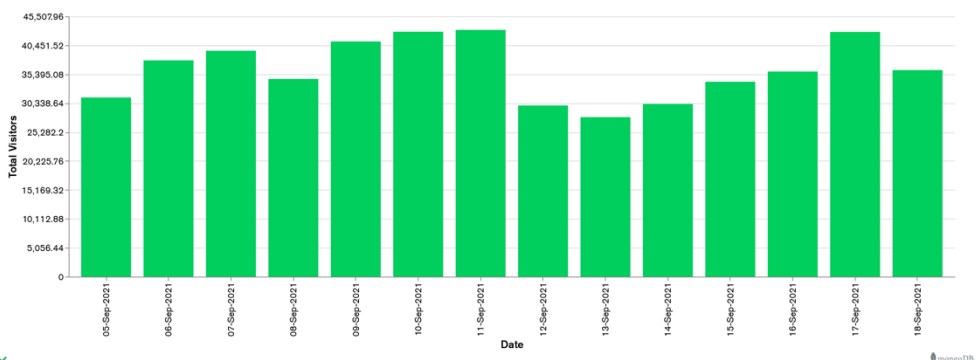

Galway Football Report

Week 37 and Week 38

Daily Visitors for Week 38

236,864

Daily Visitors for Week 37

270,297

Day of the Week for Week 37 and Week 38

Per Hour for Week 38

Location Comparison for Week 38

14 Days

Unique Visitors Week 38

89,364

Unique Visitor Week 37

98,593

Weekly Footfall Comparison

Yearly Comparison Hourly Footfall Week 38