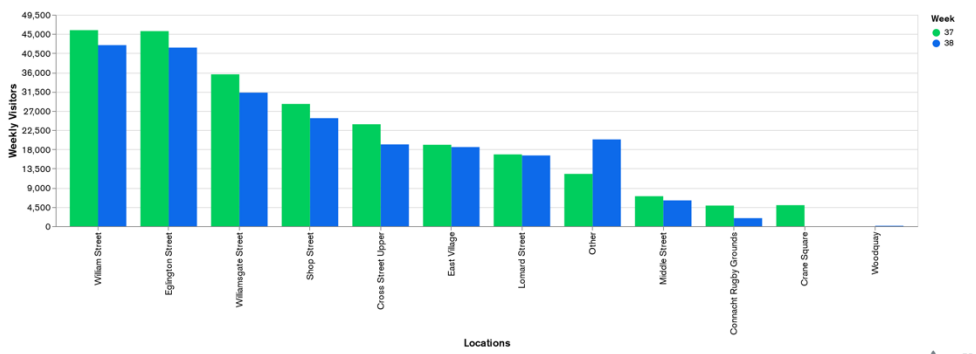

Galway Football Report

Week 37 and Week 38

Daily Visitors for Week 38

236,864

Daily Visitors for Week 37

270,297

Day of the Week for Week 37 and Week 38

Per Hour for Week 38

Location Comparison for Week 38

14 Days

Unique Visitors Week 38

89,364

Unique Visitor Week 37

98,593

Weekly Footfall Comparison

Yearly Comparison Hourly Footfall Week 38