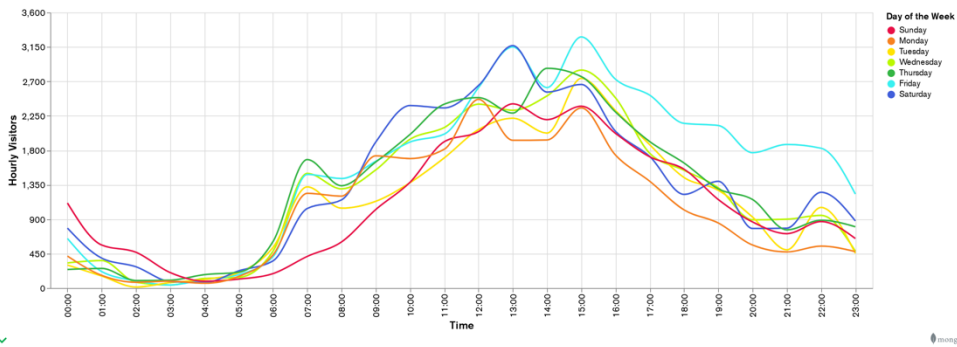

Galway Football Report

Week 37 and Week 38

Daily Visitors for Week 38

236,864

Daily Visitors for Week 37

270,297

Day of the Week for Week 37 and Week 38

Per Hour for Week 38

Location Comparison for Week 38

14 Days

Unique Visitors Week 38

89,364

Unique Visitor Week 37

98,593

Weekly Footfall Comparison

Yearly Comparison Hourly Footfall Week 38