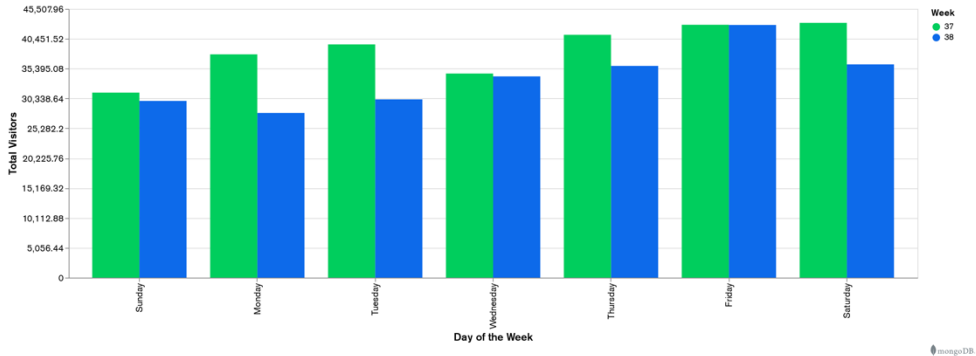

Galway Football Report

Week 37 and Week 38

Daily Visitors for Week 38

236,864

Daily Visitors for Week 37

270,297

Day of the Week for Week 37 and Week 38

Per Hour for Week 38

Location Comparison for Week 38

14 Days

Unique Visitors Week 38

89,364

Unique Visitor Week 37

98,593

Weekly Footfall Comparison

Yearly Comparison Hourly Footfall Week 38