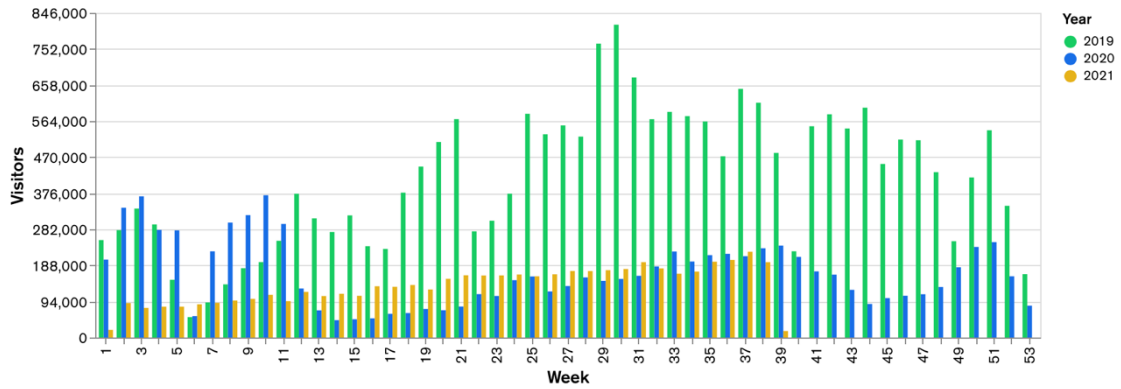

Galway Football Report

Week 37 and Week 38

Daily Visitors for Week 38

236,864

Daily Visitors for Week 37

270,297

Day of the Week for Week 37 and Week 38

Per Hour for Week 38

Location Comparison for Week 38

14 Days

Unique Visitors Week 38

89,364

Unique Visitor Week 37

98,593

Weekly Footfall Comparison

Yearly Comparison Hourly Footfall Week 38