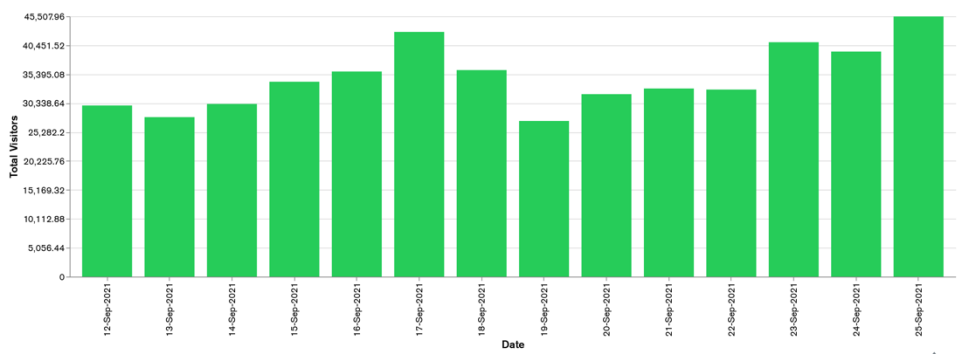

Galway Football Report

Week 38 and Week 39

250,587

236,864

Day of the Week for Week 38 and Week 39

Per Hour for Week 39

Location Comparison for Week 39

14 Days