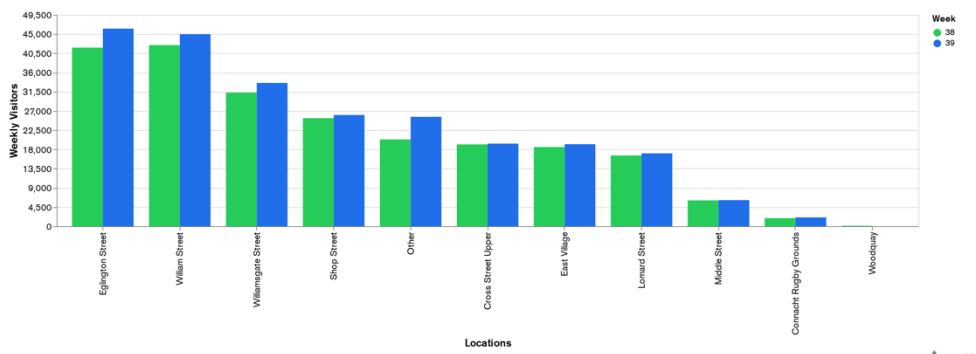

Location Comparison for Week 39