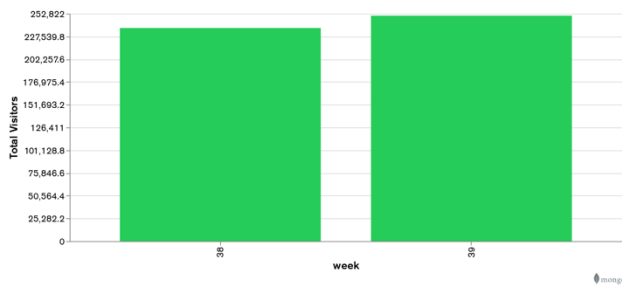

## Week 38 and Week 39

Daily Visitors for Week 39

250,587

Daily Visitors for Week 38

236,864