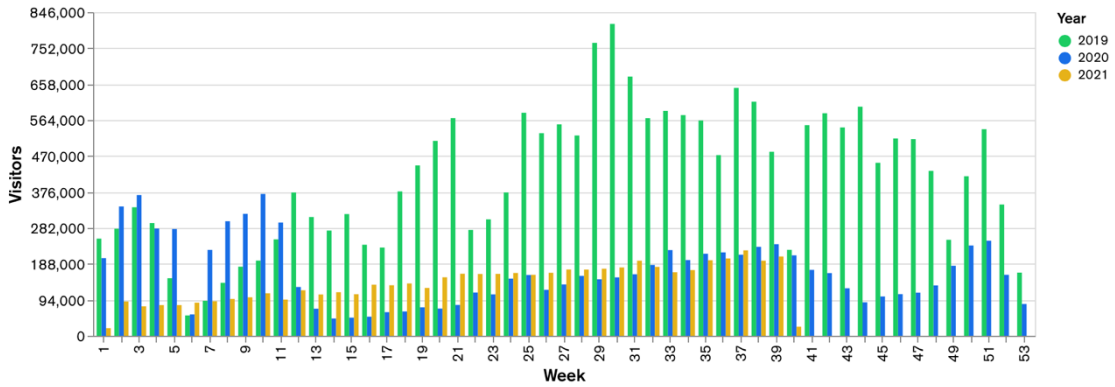

### Location Comparison for Week 39

### 14 Days

Unique Visitors Week 39

92,658

Unique Visitor Week 38

89,364

Weekly Footfall Comparison

Yearly Comparison Hourly Footfall Week 39