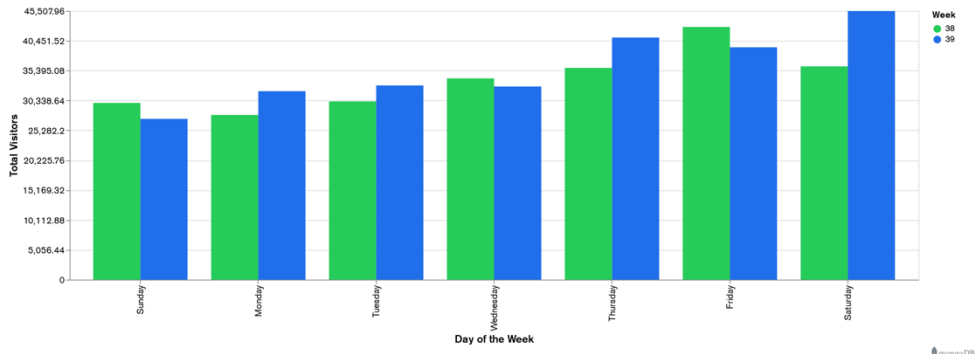

## Week 38 and Week 39

Daily Visitors for Week 39

250,587

Daily Visitors for Week 38

236,864

### Day of the Week for Week 38 and Week 39