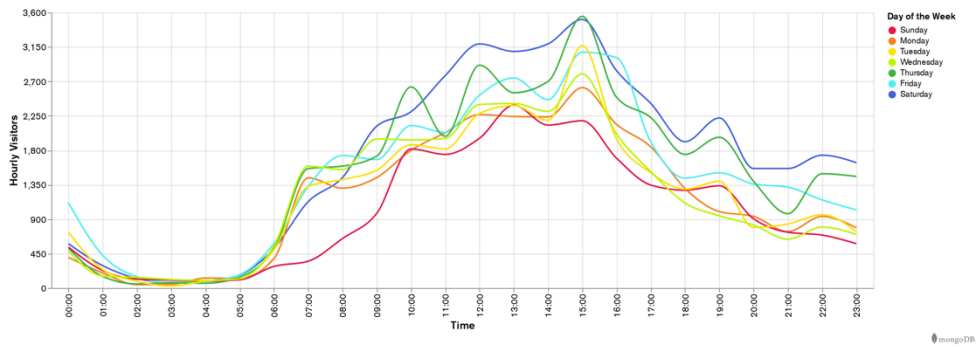

Per Hour for Week 39