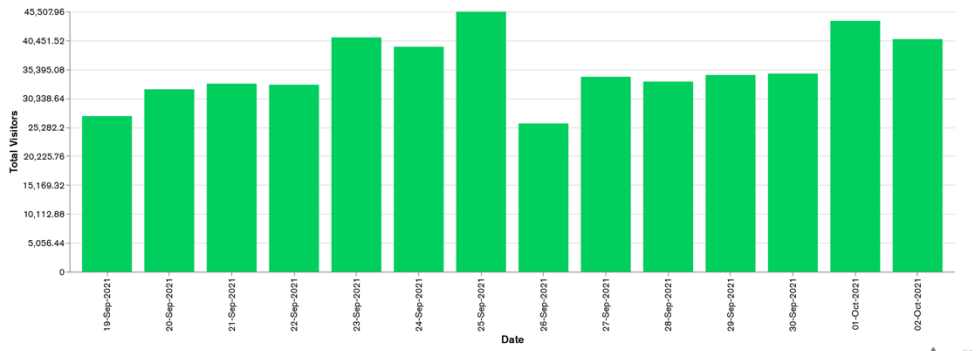

Galway Football Report

Week 39 and Week 40

Daily Visitors for Week 40

246,951

Daily Visitors for Week 39

250,587

Day of the Week for Week 39 and Week 40

Per Hour for Week 40

Location Comparison for Week 40

14 Days

Unique Visitors Week 40

92,977

Unique Visitor Week 39

92,658

Weekly Footfall Comparison

Yearly Comparison Hourly Footfall Week 40