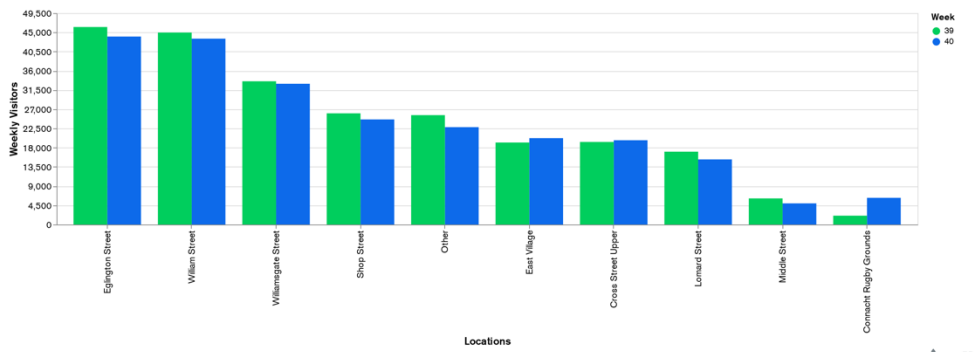

Galway Football Report

Week 39 and Week 40

Daily Visitors for Week 40

246,951

Daily Visitors for Week 39

250,587

Day of the Week for Week 39 and Week 40

Per Hour for Week 40

Location Comparison for Week 40

14 Days

Unique Visitors Week 40

92,977

Unique Visitor Week 39

92,658

Weekly Footfall Comparison

Yearly Comparison Hourly Footfall Week 40