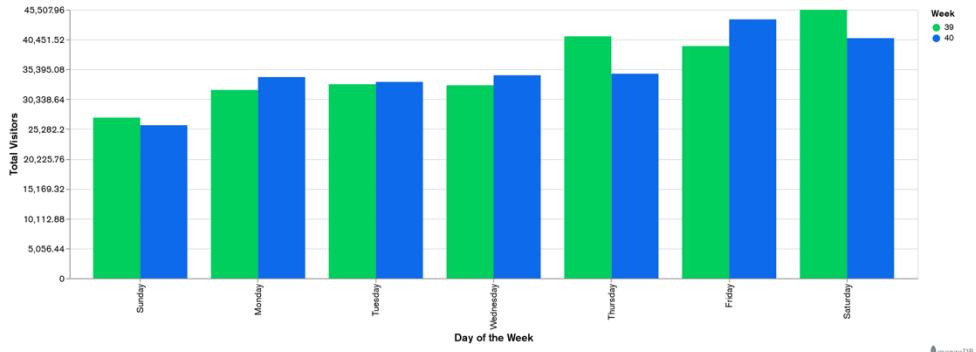

Galway Football Report

Week 39 and Week 40

Daily Visitors for Week 40

246,951

Daily Visitors for Week 39

250,587

Day of the Week for Week 39 and Week 40

Per Hour for Week 40

Location Comparison for Week 40

14 Days

Unique Visitors Week 40

92,977

Unique Visitor Week 39

92,658

Weekly Footfall Comparison

Yearly Comparison Hourly Footfall Week 40