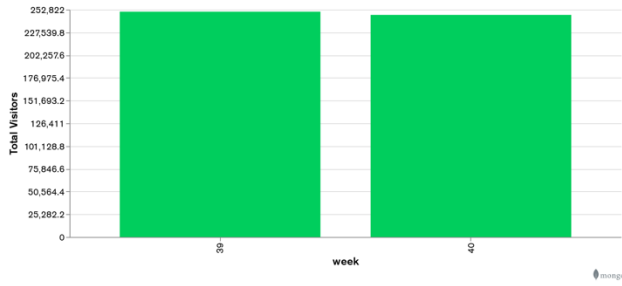

Galway Football Report

Week 39 and Week 40

Daily Visitors for Week 40

246,951

Daily Visitors for Week 39

250,587

Day of the Week for Week 39 and Week 40

Per Hour for Week 40

Location Comparison for Week 40

14 Days

Unique Visitors Week 40

92,977

Unique Visitor Week 39

92,658

Weekly Footfall Comparison

Yearly Comparison Hourly Footfall Week 40