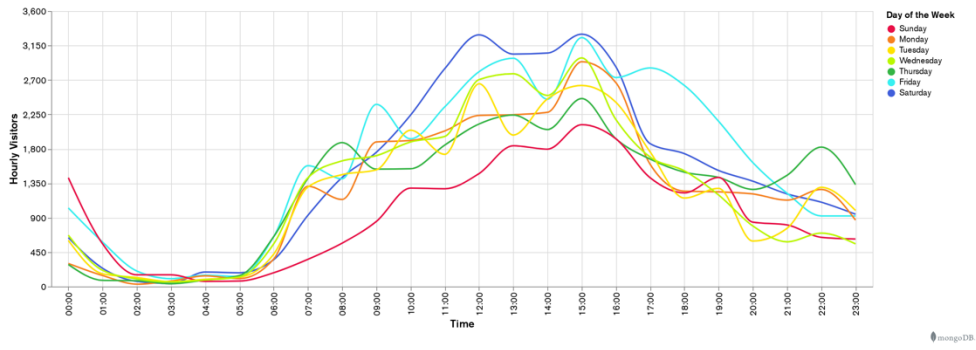

Galway Football Report

Week 39 and Week 40

Daily Visitors for Week 40

246,951

Daily Visitors for Week 39

250,587

Day of the Week for Week 39 and Week 40

Per Hour for Week 40

Location Comparison for Week 40

14 Days

Unique Visitors Week 40

92,977

Unique Visitor Week 39

92,658

Weekly Footfall Comparison

Yearly Comparison Hourly Footfall Week 40