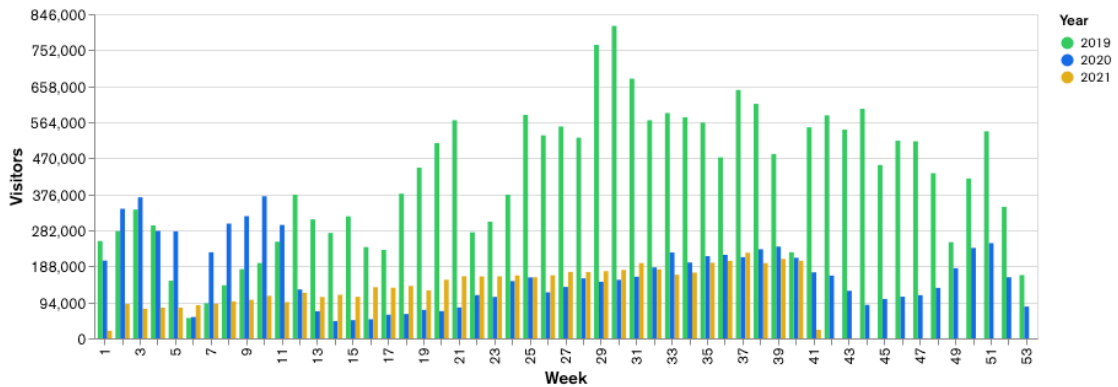

Location Comparison for Week 40

14 Days

Unique Visitors Week 40

92,977

Unique Visitor Week 39

92,658

Weekly Footfall Comparison

Yearly Comparison Hourly Footfall Week 40